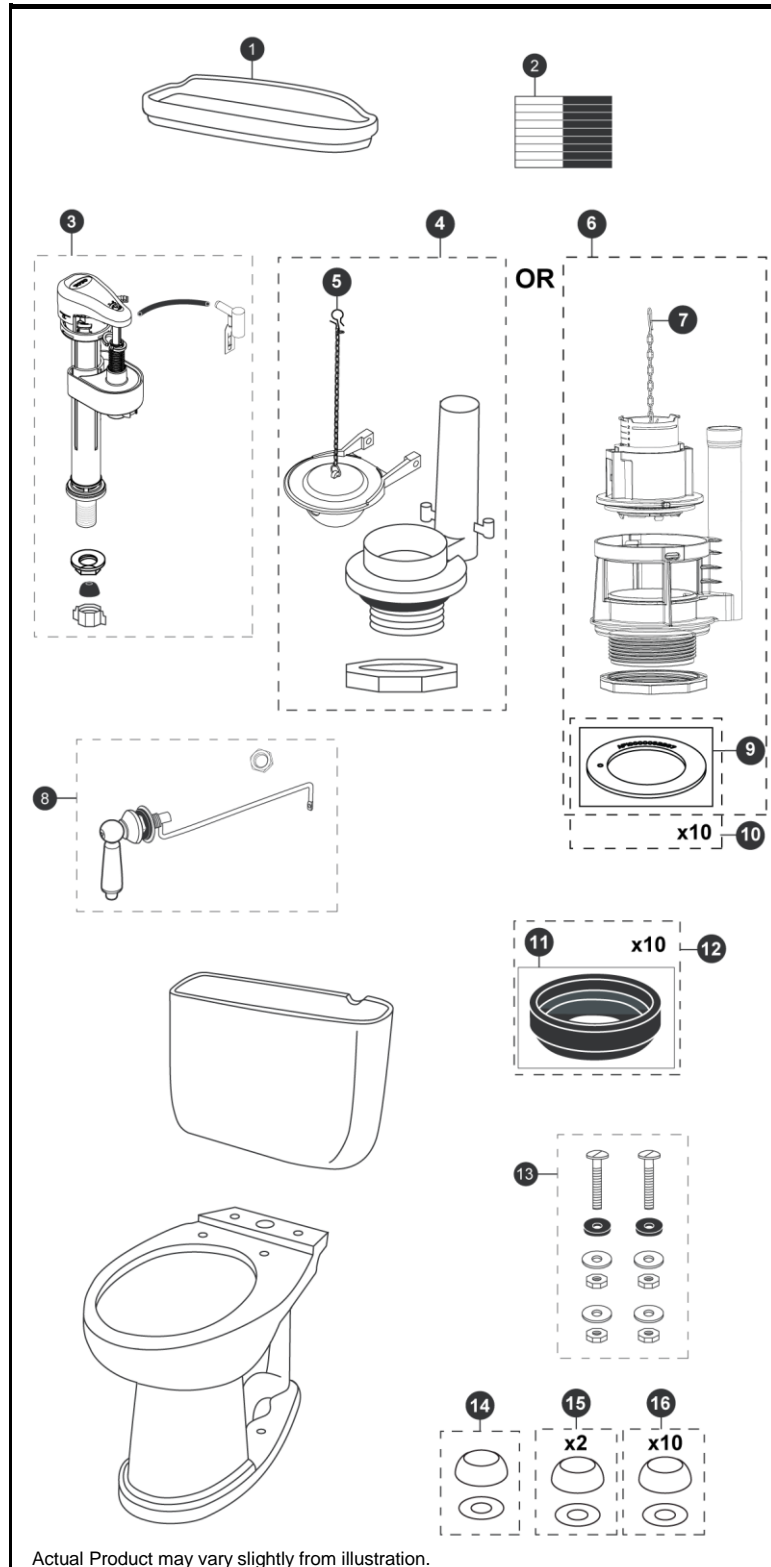

CST754SF
C754SF
ST753S

Dartmouth® 1.6 Gpf Toilet, Elongated, G-Max®, 12" Rough-In, Universal Height

Item	Part	Description
1	TCU753CR#01	Tank Lid w/ Velcro Tape - Cotton
	TCU753CR#03	Tank Lid w/ Velcro Tape - Bone
	TCU753CR#11	Tank Lid w/ Velcro Tape - Colonial White
	TCU753CR#12	Tank Lid w/ Velcro Tape - Sedona Beige
	TCU753CR#51	Tank Lid w/ Velcro Tape - Ebony
2	THU107	Velcro Tape
3	TSU53A	Fill Valve
4	THU129P-3A	Flush Valve
5	THU500S	Flapper w/ Chain
6	THU441.10J-A	Drain Valve for Tower Type
7	THU440-A	Flush Tower
8	THU141#01	Trip Lever - Cotton
	THU141#03	Trip Lever - Bone
	THU141#11	Trip Lever - Colonial White
	THU141#12	Trip Lever - Sedona Beige
	THU141#51	Trip Lever - Ebony
	THU141(N)#CP	Trip Lever - Chrome Plated
	THU141#BN	Trip Lever - Brushed Nickel
	THU141#PN	Trip Lever - Polished Nickel
	THU141#SB	Trip Lever - Satin Brass
	THU141#RB	Trip Lever - Oil Rubbed Bronze
9	THU407	Seal Gasket (1 piece)
10	THU370	Seal Gasket (10 pieces)
11	9BU024E	Tank to Bowl Gasket
12	THU131	Tank to Bowl Gaskets (10 pieces)
13	TSU01D	Tank Mounting Kit
14	THU098#01	Bolt Cap Sets - Cotton (20 pieces)
	THU098#03	Bolt Cap Sets - Bone (20 pieces)
	THU098#11	Bolt Cap Sets - Colonial White (20 pieces)
	THU098#12	Bolt Cap Sets - Sedona Beige (20 pieces)
	THU098#51	Bolt Cap Sets - Ebony (20 pieces)
15	THU044#01	Bolt Cap Set - Cotton (1 set)
	THU044#03	Bolt Cap Set - Bone (1 set)
	THU044#11	Bolt Cap Set - Colonial White (1 set)
	THU044#12	Bolt Cap - Sedona Beige
	THU044#51	Bolt Cap - Ebony
16	THU044S#01	Bolt Cap Set - Cotton (2 pieces)
	THU044S#03	Bolt Cap Set - Bone (2 pieces)
	THU044S#11	Bolt Cap Set - Colonial White (2 pieces)
	THU044S#12	Bolt Cap Set - Sedona Beige (2 pieces)
	THU044S#51	Bolt Cap Set - Ebony (2 pieces)

Note:

THU141(N) has left hand threads.

Product Number Explanations

Two-Piece Toilet

(CST) Gravity Type Toilet
(754) Model
(S) G-Max®
(F) Universal Height

Tank

(ST) Tank
(753) Model
(S) G-Max®

Bowl

(C) Bowl
(754) Model
(S) G-Max®
(F) Universal Height