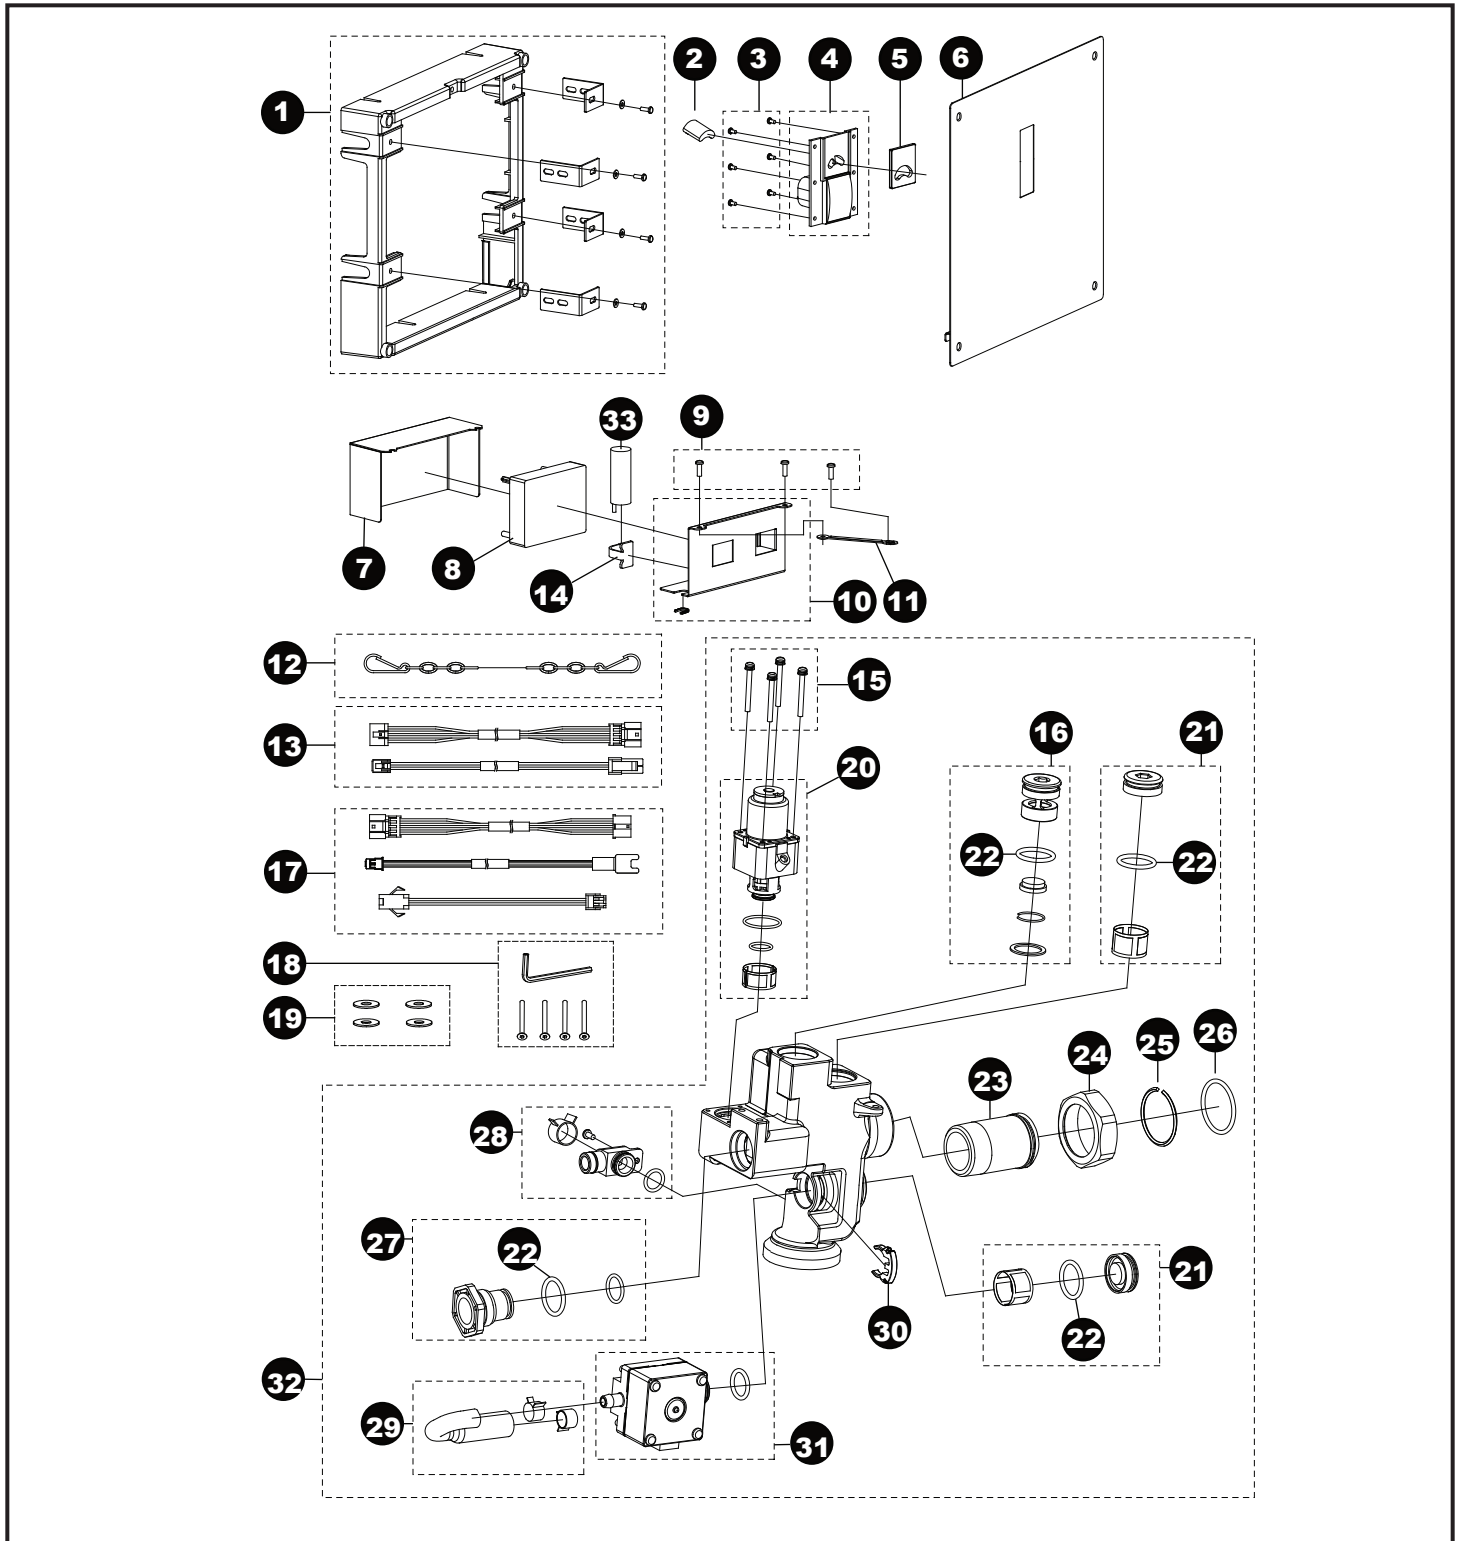

TEU2UA#SS
TEU2UA11#SS
TEU2UA12#SS

EcoPower® Flush Valve,
Urinal, Concealed Large, 0.125 Gpf

TEU2UA#SS
 TEU2UA11#SS
 TEU2UA12#SS

EcoPower® Flush Valve, Urinal, Concealed Large, 0.125 Gpf

| Item | Part | Description |
|-------------|-------------|--|
| 1 | TH559EDV341 | Wall frame assy, large cover |
| 2 | THP3187 | Sensor unit |
| 3 | THP3215 | Screw, touch button (6/bag) |
| 4 | THP3214 | Touch button assy |
| 5 | THP3213 | Glass, sensor window, concealed w/o film |
| 6 | THP3211 | Cover plate, large |
| 7 | THP3216 | Cover, controller box |
| 8 | THP3200 | Controller unit |
| 9 | THP3204 | M4X8 screw, cover, valve (5/bag) |
| 10 | THP3217 | Housing, controller |
| 11 | THP3218 | Mount stay, controller box |
| 12 | TH559EDV345 | Chain, cover plate |
| 13 | THP3221 | Wire harness, controller (2/bag) |
| 14 | TH559EDV517 | Clamp set (10/bag) |
| 15 | THP3192 | Screw, solenoid valve unit (4/bag) |
| 16 | THP3195 | Regulator unit |
| 17 | THP3209 | Extension harness (3 type/bag) |
| 18 | THP3233 | Screw w/wrench set, concealed |
| 19 | THP3219 | Washer, plastic (4/bag) |
| 20 | THP3191 | Solenoid unit & diaphragm assy |
| 21 | THP3007 | Primary filter set |
| 22 | THP3013 | O-ring, cap (10/bag) |
| 23 | TH305SV114 | Tailpiece |
| 24 | TH305SV113 | Nut, tailpiece, coupling nut |
| 25 | TH305SV105 | Locking ring set, tailpiece (10/bag) |
| 26 | TH305SV106 | O-ring, tailpiece (10/bag) |
| 27 | THP3220 | Plug |
| 28 | THP3011 | Hose adapter, EcoPower generator, pint |
| 29 | THP3012 | Hose set, EcoPower generator, pint |
| 30 | THP3194 | Clip, retainer (1/bag) |
| 31 | THP3193 | EcoPower generator, pint, w/o o-ring |
| 32 | THP3227 | Valve assy, concealed, pint |
| 33 | THP3053 | Back-up battery |

Vacuum Breaker Sets

- VB13RB-11 Back Spud, 3/4" Outlet, Concealed
- VB9RB-12 Top Spud, 3/4" Outlet, Concealed

Note: for additional information, refer to the individual vacuum breaker parts sheets.