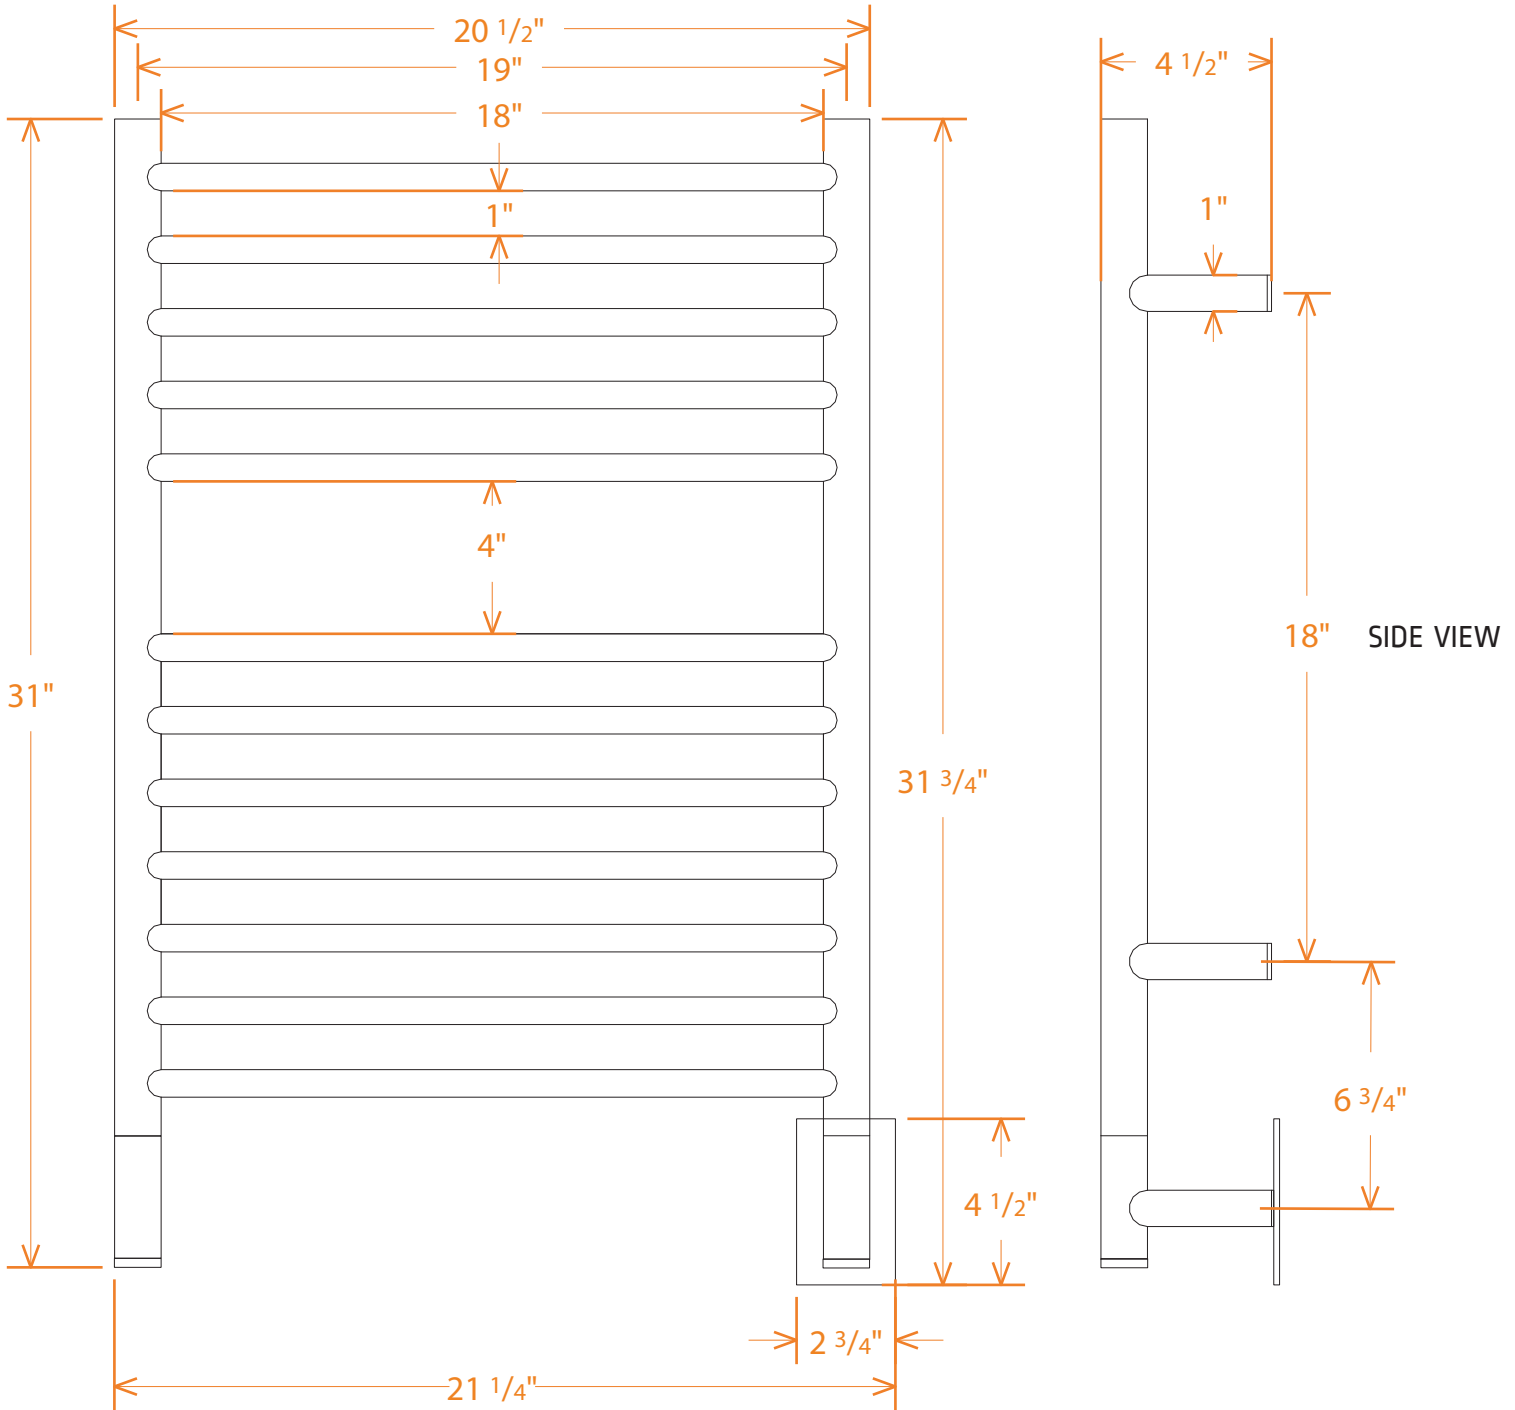

JEEVES MODEL E STRAIGHT

TECHNICAL DRAWING

ESP POLISHED ESB BRUSHED ESO* OIL-RUBBED BRONZE ESW* WHITE ESMB* MATTE BLACK

FRONT VIEW OF RACK ON WALL