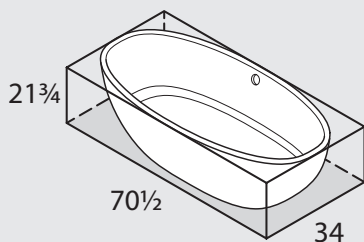

.dwg | .dxf | .skp www.vandabaths.com

Massachusetts Code: Pending
cUPC listing by IAPMO: File No. Pending

VA/1181/02/July18