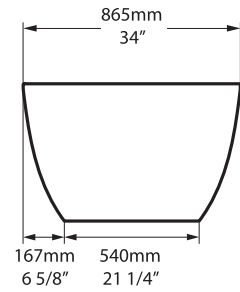

Barcelona 64

Tubo faucet - TU-15

Barcelona 3

BA3-N-xx-NO / BA3-N-xx-OF

Top view

Front view

Side view

Section BB Shown with K50 waste kit