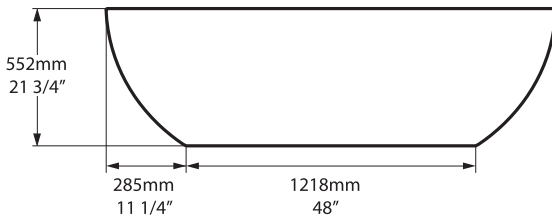

Barcelona 64

Tubo faucet - TU-15

Barcelona 3

BA3-N-xx-NO / BA3-N-xx-OF

Top view

Front view

Side view

Section BB Shown with K50 waste kit