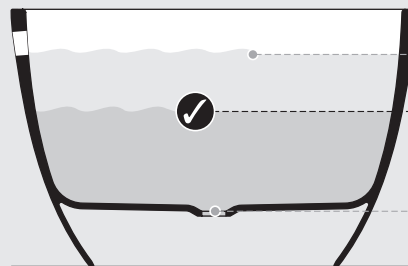

.dwg | .dxf | .skp www.vandabaths.com

Massachusetts Code: Pending
cUPC listing by IAPMO: File No. Pending

VA/1181/02/July18