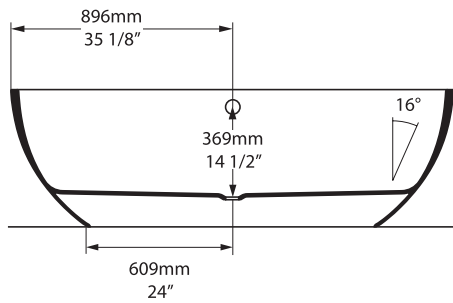

Section AA

*All measurements subject to +/-5% tolerance