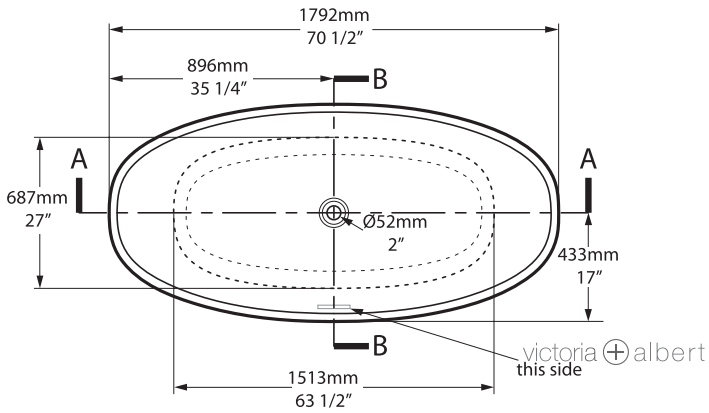

Barcelona 64

Tubo faucet - TU-15

Barcelona 3

BA3-N-xx-NO / BA3-N-xx-OF

Top view

Front view

Side view

Section BB Shown with K50 waste kit