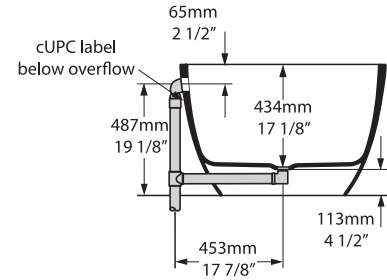

Barcelona 64

Tubo faucet - TU-15

Barcelona 3

BA3-N-xx-NO / BA3-N-xx-OF

Top view

Front view

Side view

Section BB Shown with K50 waste kit