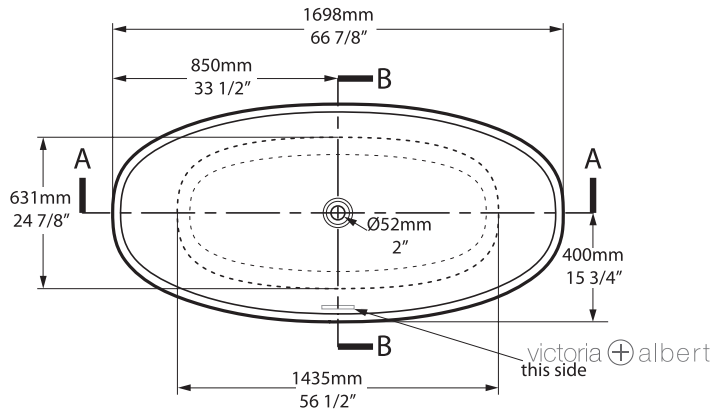

Barcelona 48

Tubo faucet - TU-15

Barcelona 2

BA2-N-xx-NO / BA2-N-xx-OF

Top view

Front view

Side view

Section BB Shown with K50 waste kit