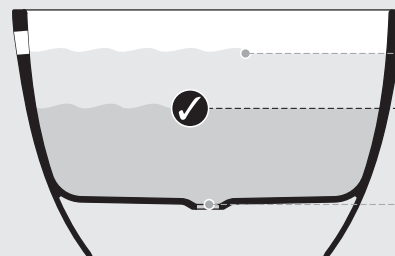

.dwg | .dxf | .skp www.vandabaths.com

Massachusetts Code: Pending
cUPC listing by IAPMO: File No. Pending

VA/1181/03/July18