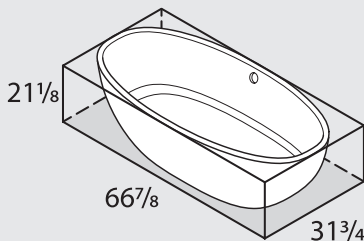

Barcelona 48

Tubo faucet - TU-15

Barcelona 2

BA2-N-xx-NO / BA2-N-xx-OF

Top view

Front view

Side view

Section BB Shown with K50 waste kit

Section AA

*All measurements subject to +/-5% tolerance

.dwg | .dxf | .skp www.vandabaths.com

Massachusetts Code: Pending
cUPC listing by IAPMO: File No. Pending

VA/1181/03/July18