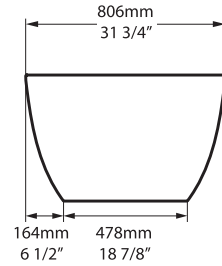

Barcelona 48

Tubo faucet - TU-15

Barcelona 2

BA2-N-xx-NO / BA2-N-xx-OF

Top view

Front view

Side view

Section BB Shown with K50 waste kit