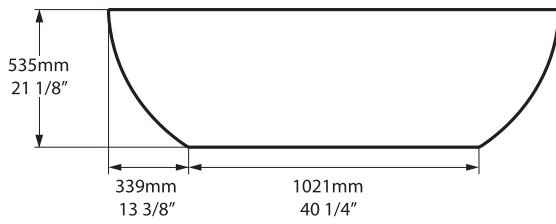

Barcelona 48

Tubo faucet - TU-15

Barcelona 2

BA2-N-xx-NO / BA2-N-xx-OF

Top view

Front view

Side view

Section BB Shown with K50 waste kit