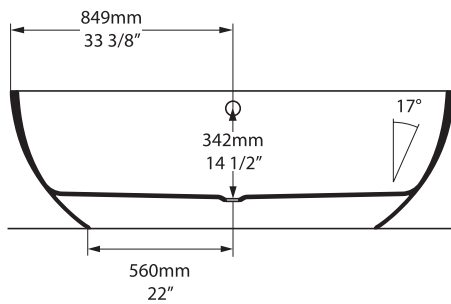

Section AA

*All measurements subject to +/-5% tolerance