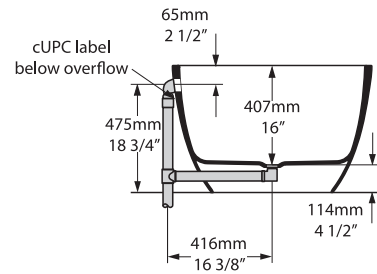

Barcelona 48

Tubo faucet - TU-15

Barcelona 2

BA2-N-xx-NO / BA2-N-xx-OF

Top view

Front view

Side view

Section BB Shown with K50 waste kit