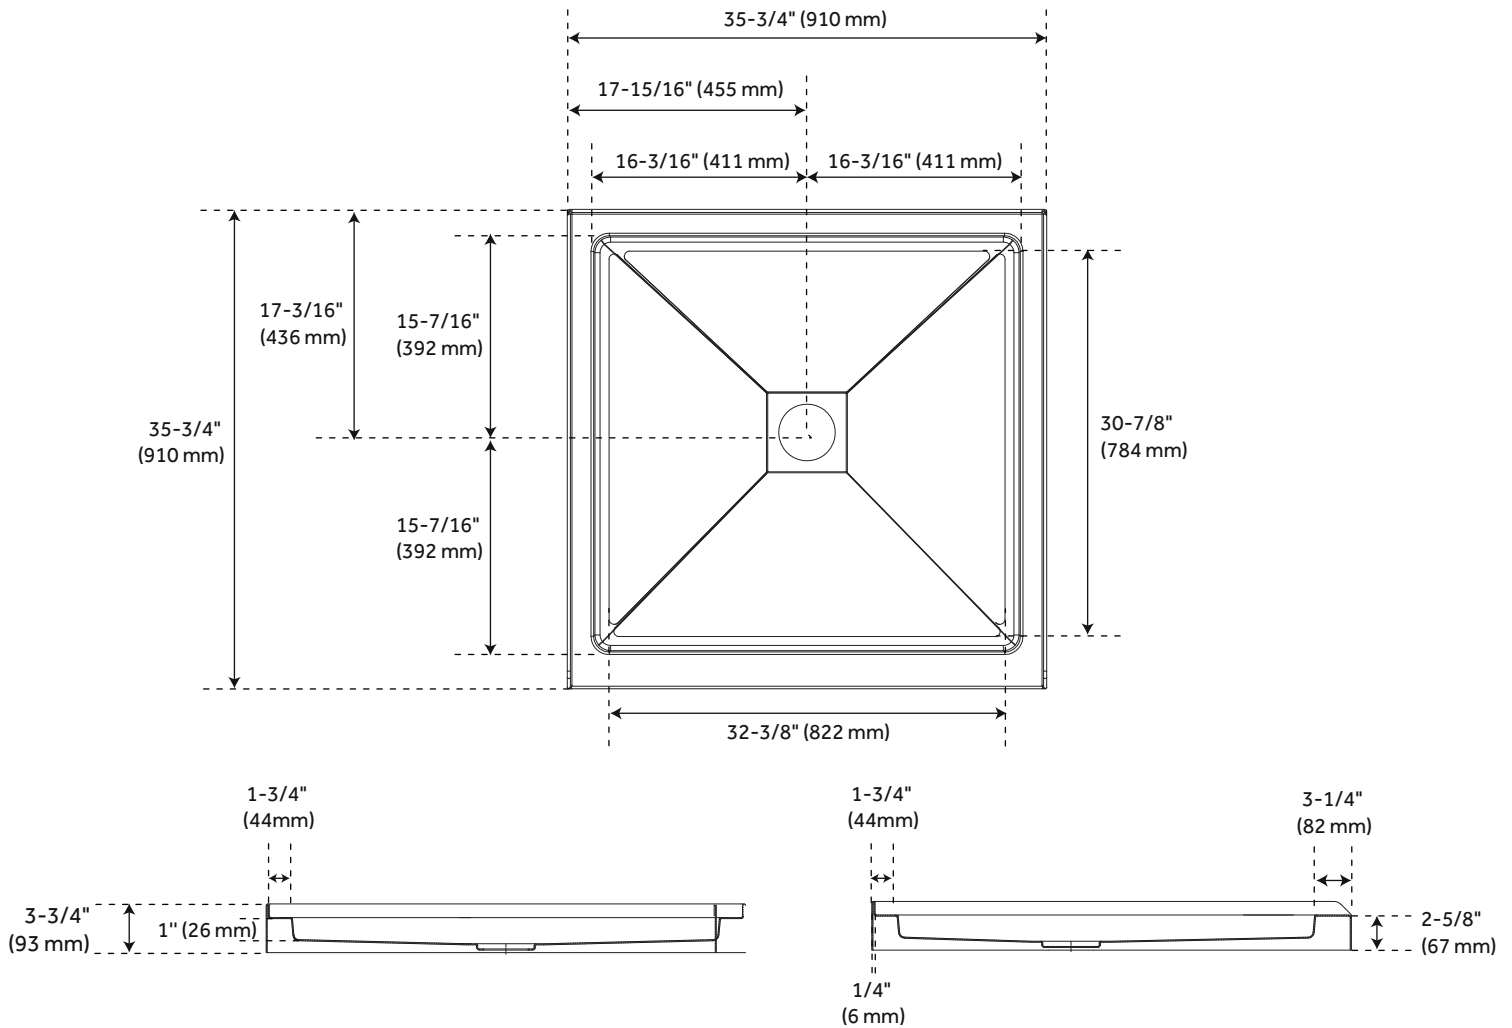

### FEATURES

Product Finish: White  
Material: Acrylic  
Length: 35-3/4"  
Width: 35-3/4"  
Height: 3-3/4"  
Assembly Required: No  
Drain Placement: Center Drain