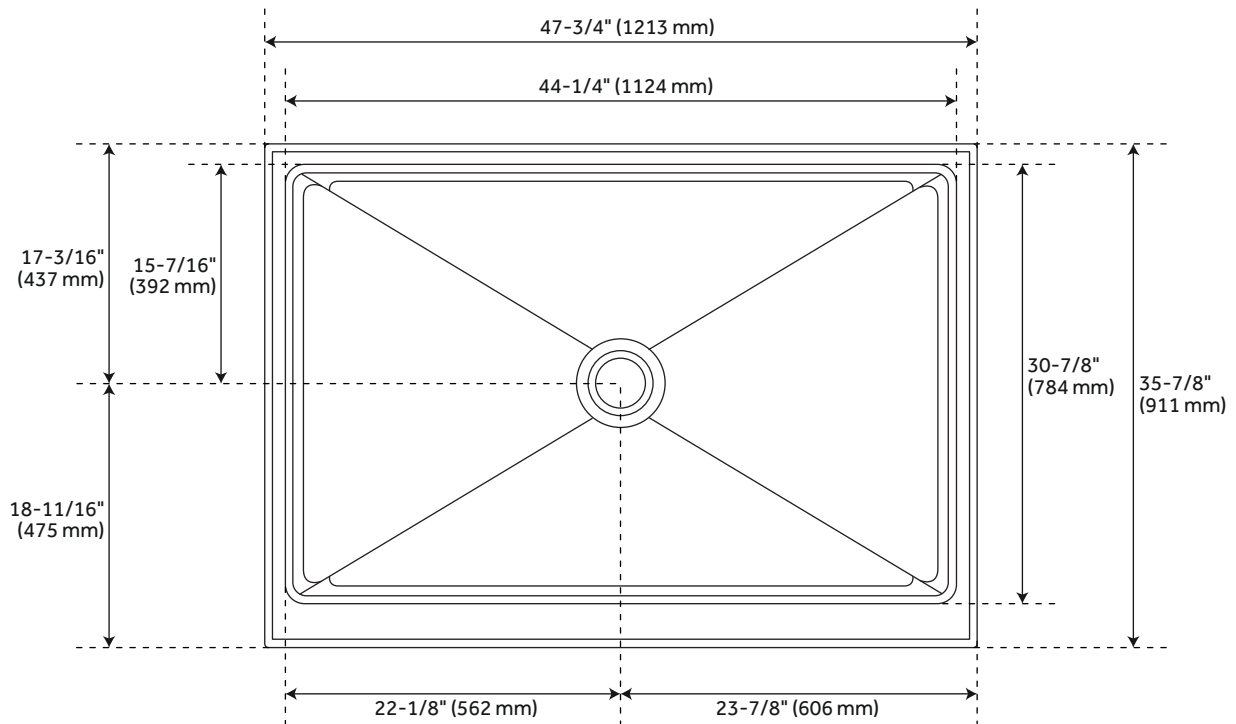

48" ACRYLIC

SHOWER TRAY - CENTER DRAIN - WHITE

SKU: 948146

FEATURES

Product Finish: White
Material: Acrylic
Assembly Required: No
Design: Modern
One-Piece Construction
Integral Tile Flange
Non-Skid Surface

CONTENTS

48" X 34" SHOWER TRAY PAGE 2
48" X 36" SHOWER TRAY PAGE 3

REVISED 04/15/2021

48" X 34" ACRYLIC

SHOWER TRAY - CENTER DRAIN - WHITE

SKU: 948146

FEATURES

Length: 47-3/4"
Width: 33-3/4"
Height: 3-5/8"

CODES/STANDARDS

cUPC
CSA B45.5/IAPMO Z124
Massachusetts Accepted

PRODUCT IMAGE

All dimensions and specifications are nominal and may vary. Use actual products for accuracy in critical situations.

PAGE 2
Code: SHSB4834

48" X 36" ACRYLIC

SHOWER TRAY - CENTER DRAIN - WHITE

SKU: 948146

FEATURES

Length: 47-3/4"
Width: 35-7/8"
Height: 3-5/8"

CODES/STANDARDS

cUPC
CSA B45.5/IAPMO Z124
Massachusetts Accepted

PRODUCT IMAGE