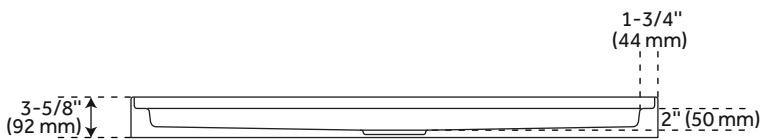

CONTENTS

48" X 34" SHOWER TRAY PAGE 2
48" X 36" SHOWER TRAY PAGE 3

REVISED 04/15/2021

48" X 34" ACRYLIC

SHOWER TRAY - CENTER DRAIN - WHITE

SKU: 948146

FEATURES

Length: 47-3/4"
Width: 33-3/4"
Height: 3-5/8"

CODES/STANDARDS

cUPC
CSA B45.5/IAPMO Z124
Massachusetts Accepted

PRODUCT IMAGE

All dimensions and specifications are nominal and may vary. Use actual products for accuracy in critical situations.

PAGE 2
Code: SHSB4834

48" X 36" ACRYLIC

SHOWER TRAY - CENTER DRAIN - WHITE

SKU: 948146

FEATURES

Length: 47-3/4"
Width: 35-7/8"
Height: 3-5/8"

CODES/STANDARDS

cUPC
CSA B45.5/IAPMO Z124
Massachusetts Accepted

PRODUCT IMAGE