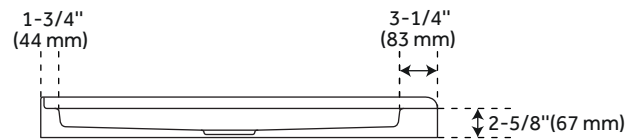

CONTENTS

48" X 34" SHOWER TRAY PAGE 2
48" X 36" SHOWER TRAY PAGE 3

REVISED 04/15/2021

48" X 34" ACRYLIC

SHOWER TRAY - CENTER DRAIN - WHITE

SKU: 948146

FEATURES

Length: 47-3/4"
Width: 33-3/4"
Height: 3-5/8"

48" X 36" ACRYLIC

SHOWER TRAY - CENTER DRAIN - WHITE

SKU: 948146

FEATURES

Length: 47-3/4"
Width: 35-7/8"
Height: 3-5/8"

CODES/STANDARDS

cUPC
CSA B45.5/IAPMO Z124
Massachusetts Accepted

PRODUCT IMAGE