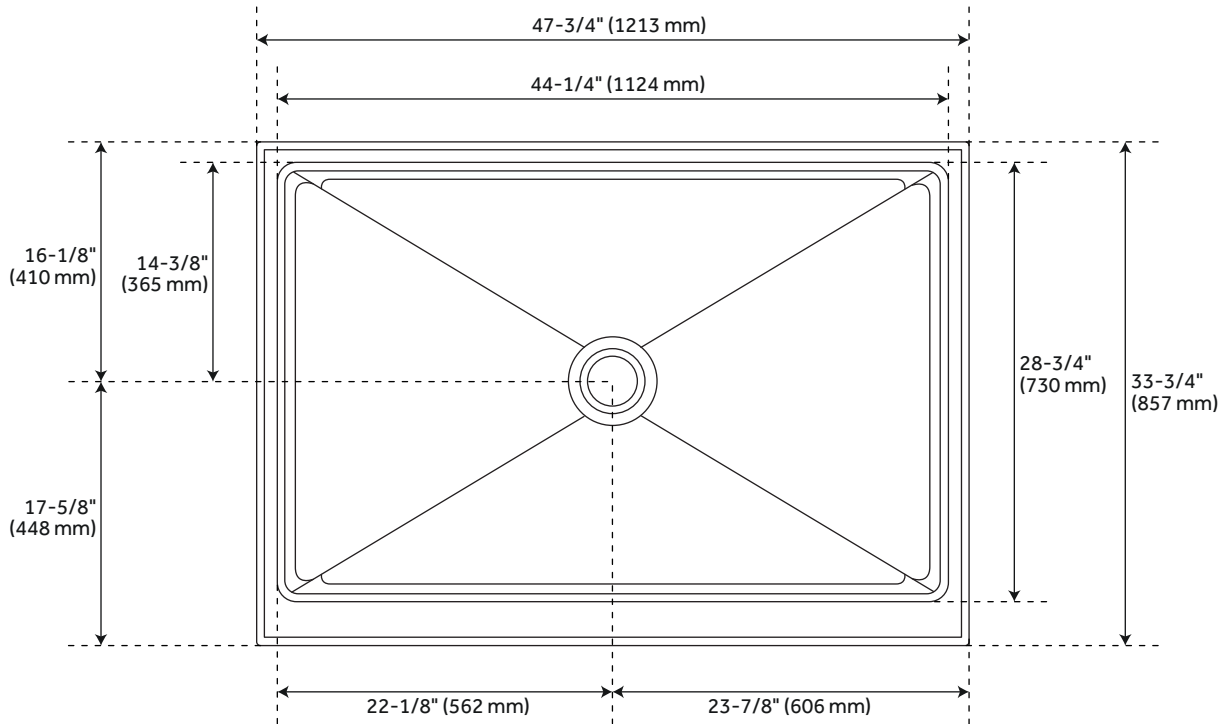

48" ACRYLIC

SHOWER TRAY - CENTER DRAIN - WHITE

SKU: 948146

FEATURES

Product Finish: White
Material: Acrylic
Assembly Required: No
Design: Modern
One-Piece Construction
Integral Tile Flange
Non-Skid Surface

CONTENTS

48" X 34" SHOWER TRAY PAGE 2
48" X 36" SHOWER TRAY PAGE 3

REVISED 04/15/2021

48" X 34" ACRYLIC

SHOWER TRAY - CENTER DRAIN - WHITE

SKU: 948146

FEATURES

Length: 47-3/4"
Width: 33-3/4"
Height: 3-5/8"

CODES/STANDARDS

cUPC
CSA B45.5/IAPMO Z124
Massachusetts Accepted

PRODUCT IMAGE

All dimensions and specifications are nominal and may vary. Use actual products for accuracy in critical situations.

PAGE 2
Code: SHSB4834

48" X 36" ACRYLIC

SHOWER TRAY - CENTER DRAIN - WHITE

SKU: 948146

FEATURES

Length: 47-3/4"
Width: 35-7/8"
Height: 3-5/8"

CODES/STANDARDS

cUPC
CSA B45.5/IAPMO Z124
Massachusetts Accepted

PRODUCT IMAGE