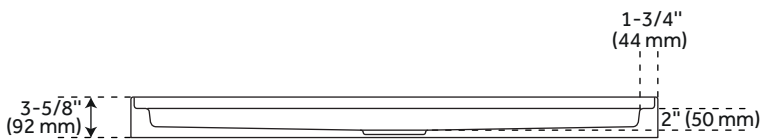

CONTENTS

48" X 34" SHOWER TRAY PAGE 2
48" X 36" SHOWER TRAY PAGE 3

REVISED 04/15/2021

48" X 34" ACRYLIC

SHOWER TRAY - CENTER DRAIN - WHITE

SKU: 948146

FEATURES

Length: 47-3/4"
Width: 33-3/4"
Height: 3-5/8"

48" X 36" ACRYLIC

SHOWER TRAY - CENTER DRAIN - WHITE

SKU: 948146

FEATURES

Length: 47-3/4"
Width: 35-7/8"
Height: 3-5/8"

CODES/STANDARDS

cUPC
CSA B45.5/IAPMO Z124
Massachusetts Accepted

PRODUCT IMAGE