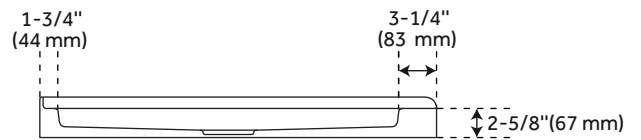

CONTENTS

48" X 34" SHOWER TRAY PAGE 2
48" X 36" SHOWER TRAY PAGE 3

REVISED 04/15/2021

48" X 34" ACRYLIC

SHOWER TRAY - CENTER DRAIN - WHITE

SKU: 948146

FEATURES

Length: 47-3/4"
Width: 33-3/4"
Height: 3-5/8"

CODES/STANDARDS

cUPC
CSA B45.5/IAPMO Z124
Massachusetts Accepted

PRODUCT IMAGE

All dimensions and specifications are nominal and may vary. Use actual products for accuracy in critical situations.

PAGE 2
Code: SHSB4834

48" X 36" ACRYLIC

SHOWER TRAY - CENTER DRAIN - WHITE

SKU: 948146

FEATURES

Length: 47-3/4"
Width: 35-7/8"
Height: 3-5/8"

CODES/STANDARDS

cUPC
CSA B45.5/IAPMO Z124
Massachusetts Accepted

PRODUCT IMAGE