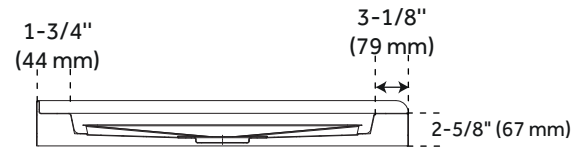

60" ACRYLIC

60 X 34 SHOWER TRAY

SKU: 948148