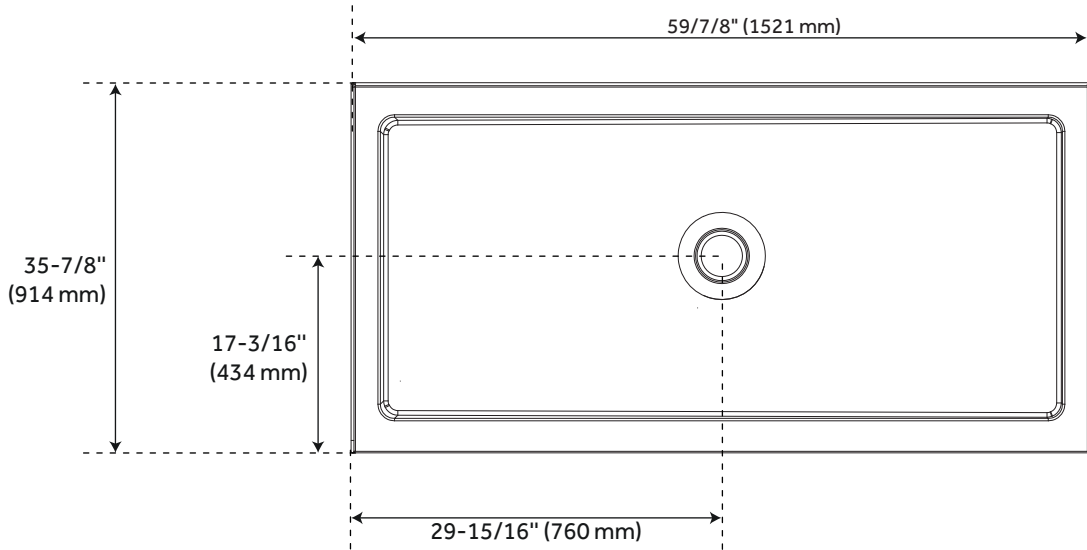

## FEATURES

- Product Finish: White
- Material: Acrylic
- 60" x 30" overall dimensions:  
60" L x 30" W x 3-11/16" H.
- 60" x 32" overall dimensions:  
60" L x 31-3/4" W x 3-3/4" H.
- 60" x 34" overall dimensions:  
60" L x 33-7/8" W x 3-11/16" H.
- 60" x 36" overall dimensions:  
60" L x 36" W x 3-11/16" H.
- One-piece construction.
- Integral tile flange.
- Non-skid surface.

### FEATURES

59-7/8" x 33-7/8" overall dimensions:

Length: 59-7/8"

Width: 33-7/8"

Height: 3-5/8"

One-piece construction.

Integral tile flange.

Non-skid surface.

#### LIFETIME WARRANTY

See website for warranty information

All dimensions and specifications are nominal and may vary. Use actual products for accuracy in critical situations.

PAGE 4

CODE: SHSB6034WH

### FEATURES

59-7/8" x 35-7/8" overall dimensions:

Length: 59-7/8"

Width: 35-7/8"

Height: 3-5/8"

One-piece construction.

Integral tile flange.

Non-skid surface.