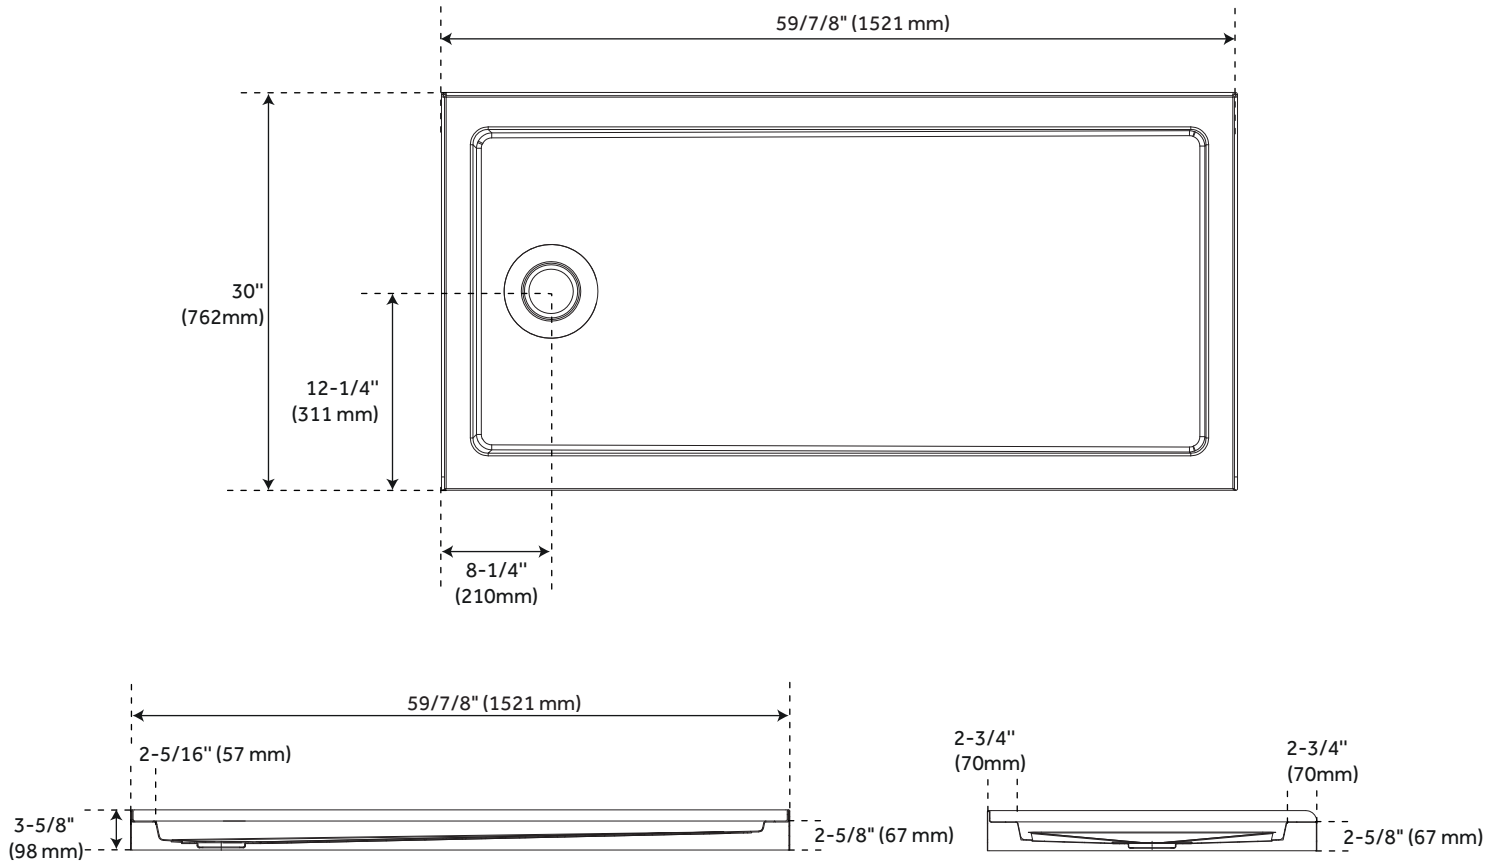

## FEATURES

- Product Finish: White
- Material: Acrylic
- 60" x 30" overall dimensions:  
60" L x 30" W x 3-11/16" H.
- 60" x 32" overall dimensions:  
60" L x 31-3/4" W x 3-3/4" H.
- 60" x 34" overall dimensions:  
60" L x 33-7/8" W x 3-11/16" H.
- 60" x 36" overall dimensions:  
60" L x 36" W x 3-11/16" H.
- One-piece construction.
- Integral tile flange.
- Non-skid surface.

## CONTENTS

60 X 30 SHOWER TRAY .....	PAGE 2
60 X 32 SHOWER TRAY .....	PAGE 3
60 X 34 SHOWER TRAY .....	PAGE 4
60 X 36 SHOWER TRAY .....	PAGE 5

REVISED 10/08/2021

### FEATURES

59-7/8" x 30" overall dimensions:  
Length: 59-7/8"  
Width: 30"  
Height: 3-5/8"

One-piece construction.  
Integral tile flange.  
Non-skid surface.

### FEATURES

59-7/8" x 33-7/8" overall dimensions:

Length: 59-7/8"

Width: 33-7/8"

Height: 3-5/8"

One-piece construction.

Integral tile flange.

Non-skid surface.