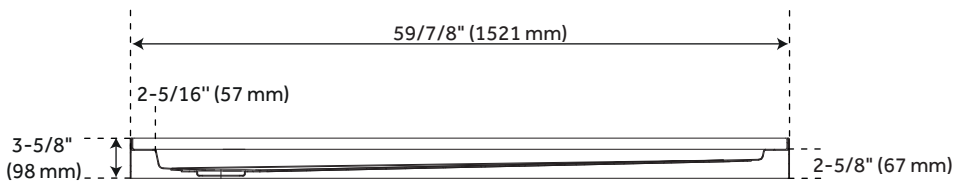

## FEATURES

- Product Finish: White
- Material: Acrylic
- 60" x 30" overall dimensions:  
60" L x 30" W x 3-11/16" H.
- 60" x 32" overall dimensions:  
60" L x 31-3/4" W x 3-3/4" H.
- 60" x 34" overall dimensions:  
60" L x 33-7/8" W x 3-11/16" H.
- 60" x 36" overall dimensions:  
60" L x 36" W x 3-11/16" H.
- One-piece construction.
- Integral tile flange.
- Non-skid surface.

### FEATURES

59-7/8" x 30" overall dimensions:  
Length: 59-7/8"  
Width: 30"  
Height: 3-5/8"

One-piece construction.  
Integral tile flange.  
Non-skid surface.

### FEATURES

59-7/8" x 31-7/8" overall dimensions:

Length: 59-7/8"

Width: 31-7/8"

Height: 3-5/8"

One-piece construction.

Integral tile flange.

Non-skid surface.