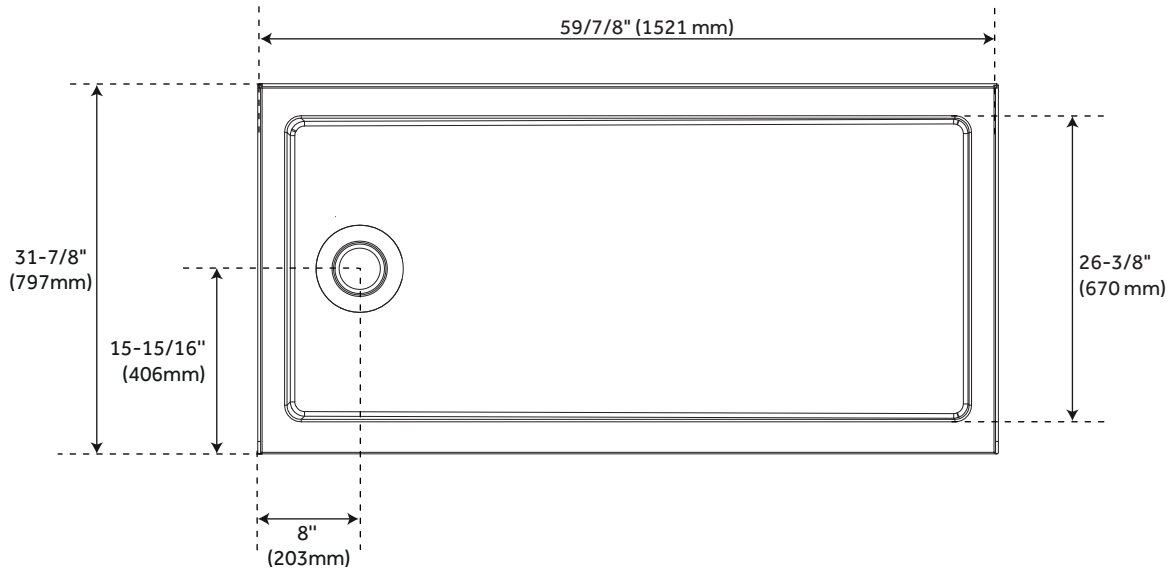

## FEATURES

- Product Finish: White
- Material: Acrylic
- 60" x 30" overall dimensions:  
60" L x 30" W x 3-11/16" H.
- 60" x 32" overall dimensions:  
60" L x 31-3/4" W x 3-3/4" H.
- 60" x 34" overall dimensions:  
60" L x 33-7/8" W x 3-11/16" H.
- 60" x 36" overall dimensions:  
60" L x 36" W x 3-11/16" H.
- One-piece construction.
- Integral tile flange.
- Non-skid surface.

### FEATURES

59-7/8" x 30" overall dimensions:  
Length: 59-7/8"  
Width: 30"  
Height: 3-5/8"

One-piece construction.  
Integral tile flange.  
Non-skid surface.

### FEATURES

59-7/8" x 31-7/8" overall dimensions:

Length: 59-7/8"

Width: 31-7/8"

Height: 3-5/8"

One-piece construction.

Integral tile flange.

Non-skid surface.

### FEATURES

59-7/8" x 33-7/8" overall dimensions:

Length: 59-7/8"

Width: 33-7/8"

Height: 3-5/8"

One-piece construction.

Integral tile flange.

Non-skid surface.