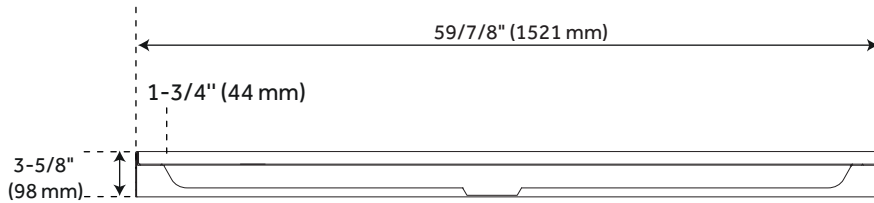

### FEATURES

59-7/8" x 31-7/8" overall dimensions:

Length: 59-7/8"

Width: 31-7/8"

Height: 3-5/8"

One-piece construction.

Integral tile flange.

Non-skid surface.

### FEATURES

59-7/8" x 33-7/8" overall dimensions:

Length: 59-7/8"

Width: 33-7/8"

Height: 3-5/8"

One-piece construction.

Integral tile flange.

Non-skid surface.