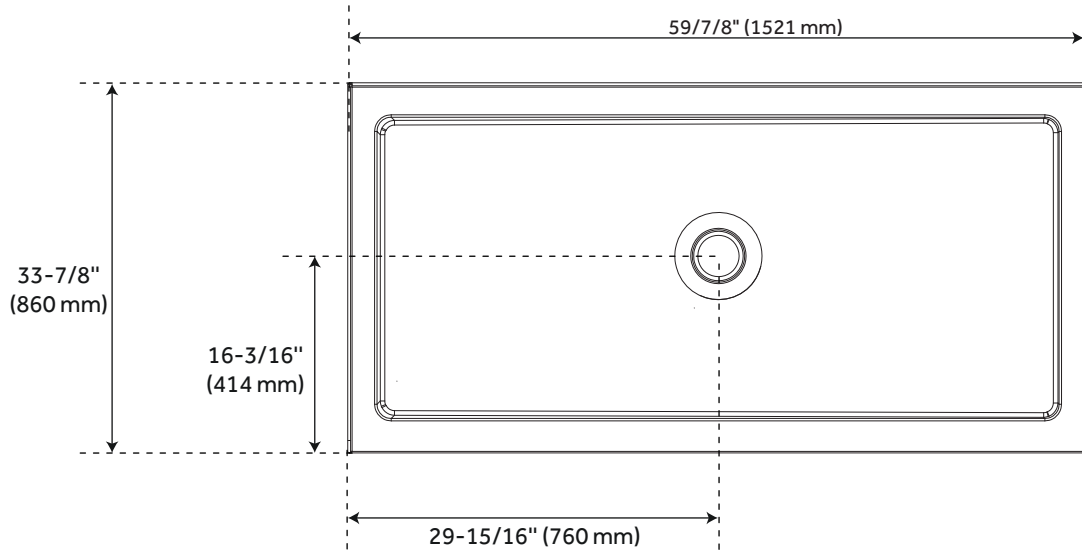

## FEATURES

- Product Finish: White
- Material: Acrylic
- 60" x 30" overall dimensions:  
60" L x 30" W x 3-11/16" H.
- 60" x 32" overall dimensions:  
60" L x 31-3/4" W x 3-3/4" H.
- 60" x 34" overall dimensions:  
60" L x 33-7/8" W x 3-11/16" H.
- 60" x 36" overall dimensions:  
60" L x 36" W x 3-11/16" H.
- One-piece construction.
- Integral tile flange.
- Non-skid surface.

### FEATURES

59-7/8" x 30" overall dimensions:  
Length: 59-7/8"  
Width: 30"  
Height: 3-5/8"

One-piece construction.  
Integral tile flange.  
Non-skid surface.

### FEATURES

59-7/8" x 31-7/8" overall dimensions:

Length: 59-7/8"

Width: 31-7/8"

Height: 3-5/8"

One-piece construction.

Integral tile flange.

Non-skid surface.

### FEATURES

59-7/8" x 33-7/8" overall dimensions:

Length: 59-7/8"

Width: 33-7/8"

Height: 3-5/8"

One-piece construction.

Integral tile flange.

Non-skid surface.