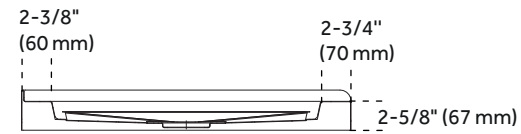

## FEATURES

- Product Finish: White
- Material: Acrylic
- 60" x 30" overall dimensions:  
60" L x 30" W x 3-11/16" H.
- 60" x 32" overall dimensions:  
60" L x 31-3/4" W x 3-3/4" H.
- 60" x 34" overall dimensions:  
60" L x 33-7/8" W x 3-11/16" H.
- 60" x 36" overall dimensions:  
60" L x 36" W x 3-11/16" H.
- One-piece construction.
- Integral tile flange.
- Non-skid surface.

### FEATURES

59-7/8" x 30" overall dimensions:  
Length: 59-7/8"  
Width: 30"  
Height: 3-5/8"

One-piece construction.  
Integral tile flange.  
Non-skid surface.

### FEATURES

59-7/8" x 31-7/8" overall dimensions:

Length: 59-7/8"

Width: 31-7/8"

Height: 3-5/8"

One-piece construction.

Integral tile flange.

Non-skid surface.