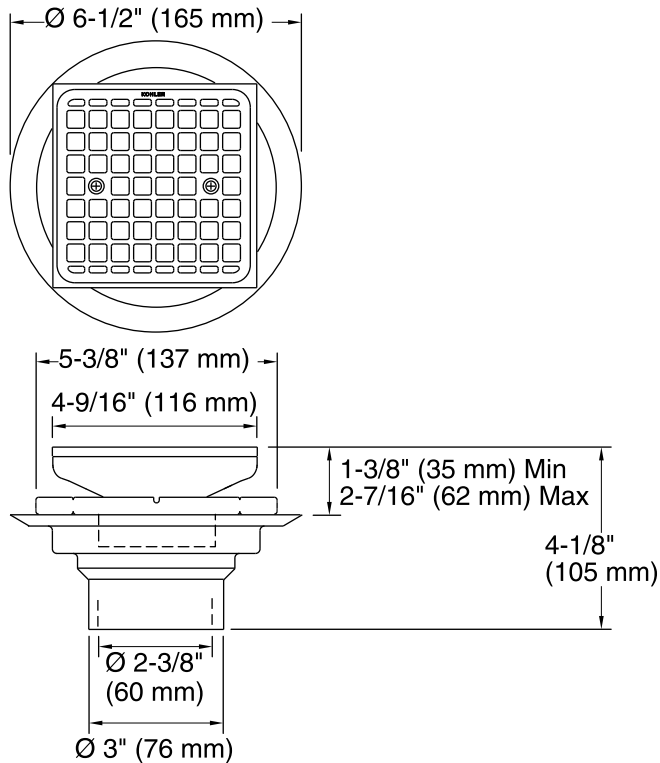

### Features

- Removable square shaped grid plate.
- Reversible collar to accommodate a variety of tile thicknesses.
- 2" and 3" PVC connection.

### Installation

- Through-the-floor tile-in installation.

**Collar with Threads Facing Down**

**Collar with Threads Facing Up**

**Technical Information**

All product dimensions are nominal.

**Notes**

Install this product according to the installation instructions.