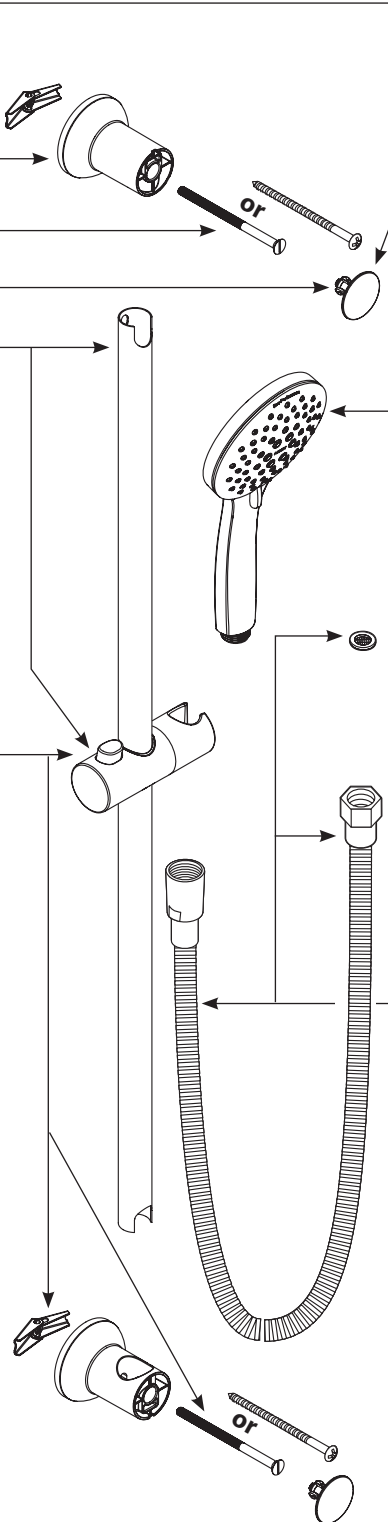

■ Order by Part Number

| Four Function Handshower | | |
|--------------------------|-------------|-------------------|
| <u>MODEL</u> | <u>TYPE</u> | <u>FINISH</u> |
| S3879EP | Wand | Chrome |
| S3879EPBN | Wand | Brushed Nickel |
| S3879EPORB | Wand | Oil Rubbed Bronze |
| S3879EPBL | Wand | Matte Black |

Plug Button

- 146670** Chrome
- 146670BN** Brushed Nickel
- 146670ORB** Oil Rubbed Bronze

Slidebar
(Includes brackets, bar and slider)

- A735** Chrome
- A735BN** Brushed Nickel
- A735ORB** Oil Rubbed Bronze
- A735WR** (Used with Matte Black)

Slider (Includes 1 toggle bolt)

- 137034** Chrome
- 137034BN** Brushed Nickel
- 137034ORB** Oil Rubbed Bronze

Handshower, includes double check valves (1.75 GPM)

- 189315** Chrome
- 189315BN** Brushed Nickel
- 189315ORB** Oil Rubbed Bronze
- 189315BL** Matte Black

Hose

- A726** Chrome
- A726ST** (Used with Satine & Brushed Nickel)
- A726BR** (Used with Oil Rubbed)
- A726WR** (Used with Matte Black)

| | |
|----------------------|----------------------------------|
| Optional Service Kit | |
| A750 | Secure Mount (mounting hardware) |