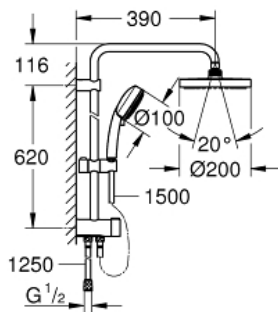

TEMPESTA COSMOPOLITAN SYSTEM 200

Flex shower system with diverter
for wall mounting

MODEL # 27394002

Pure Freude
an Wasser

GROHE

Product Description:

TEMPESTA COSMOPOLITAN SYSTEM 200

Flex shower system with diverter for wall mounting

Standard Specification:

consisting of:

horizontal 390 mm shower arm, adjustable before installation
change by diverter between hand shower, head shower or
head shower Eco setting

head shower Tempesta Cosmopolitan 200 (27 541)

distance between diverter and upper bracket: 620 mm

shower hose Relexaflex 1500 mm (28 151)

shower hose Relexaflex 1250 mm (28 150)

flexible installation: connection to faucet / wall union for
water supply with 1/2" thread of the 1250 mm shower hose
minimum flow rate 7 l/min