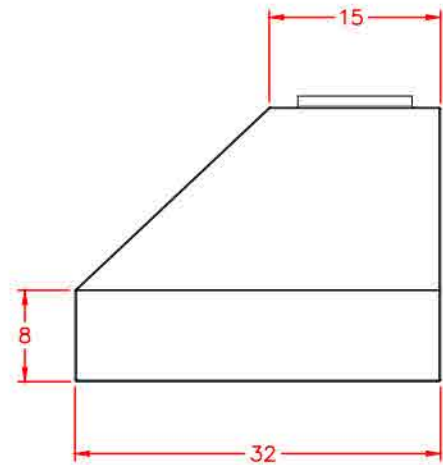

SVH42 SEDONA VENT HOOD 42"

PRODUCT DIMENSIONS

TOP VIEW

FRONT VIEW

SIDE VIEW

CUTOUT DIMENSIONS

SIDE VIEW

COUNTERTOP