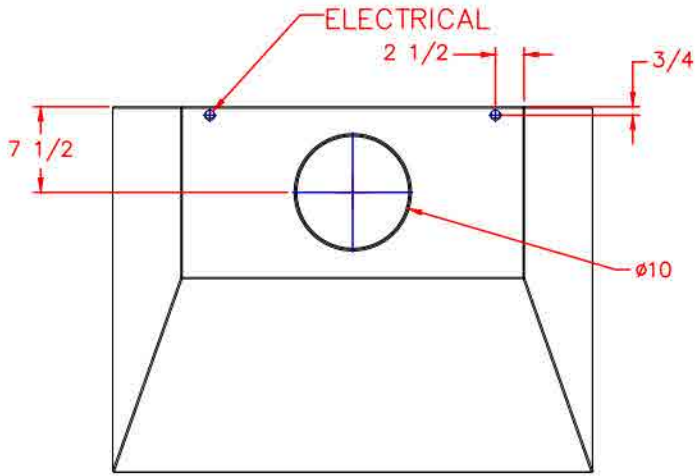

SVH42 SEDONA VENT HOOD 42"

PRODUCT DIMENSIONS

TOP VIEW

FRONT VIEW

SIDE VIEW

CUTOUT DIMENSIONS

SIDE VIEW

COUNTERTOP