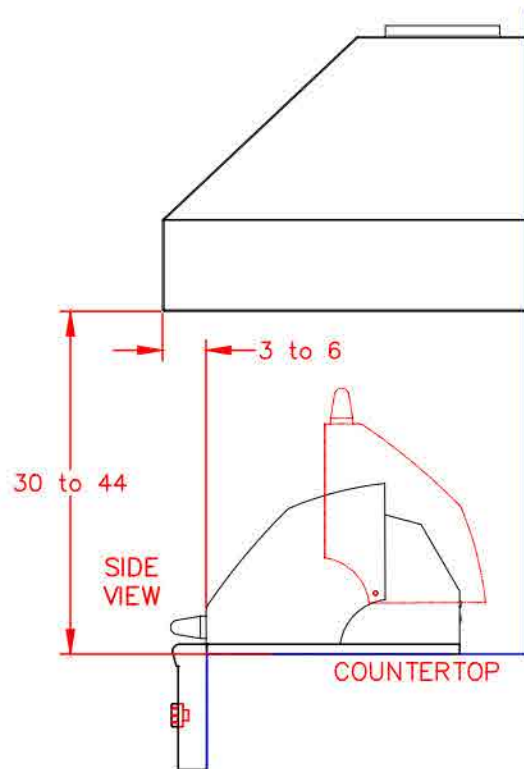

SVH42 SEDONA VENT HOOD 42"

PRODUCT DIMENSIONS

TOP VIEW

FRONT VIEW

SIDE VIEW

CUTOUT DIMENSIONS

SIDE VIEW

COUNTERTOP