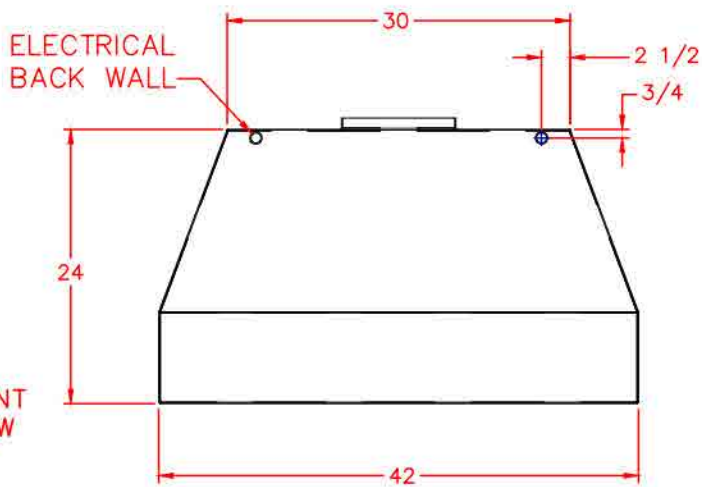

SVH42 SEDONA VENT HOOD 42"

PRODUCT DIMENSIONS

TOP VIEW

FRONT VIEW

SIDE VIEW

CUTOUT DIMENSIONS

SIDE VIEW

COUNTERTOP