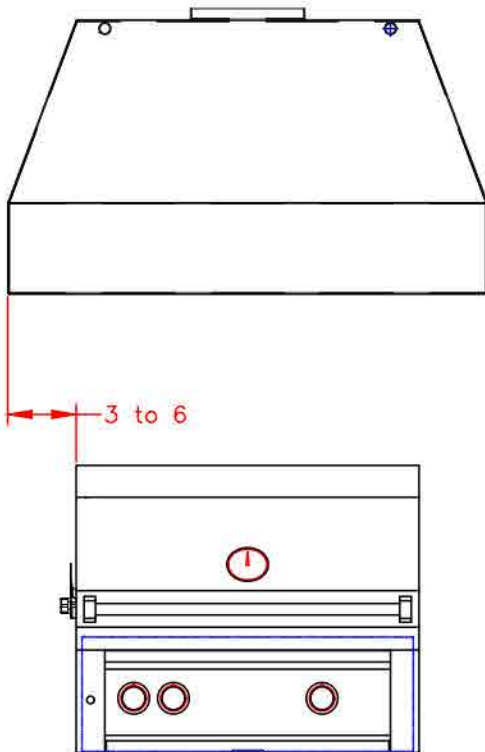

SVH42 SEDONA VENT HOOD 42"

PRODUCT DIMENSIONS

TOP VIEW

FRONT VIEW

SIDE VIEW

CUTOUT DIMENSIONS

SIDE VIEW

COUNTERTOP