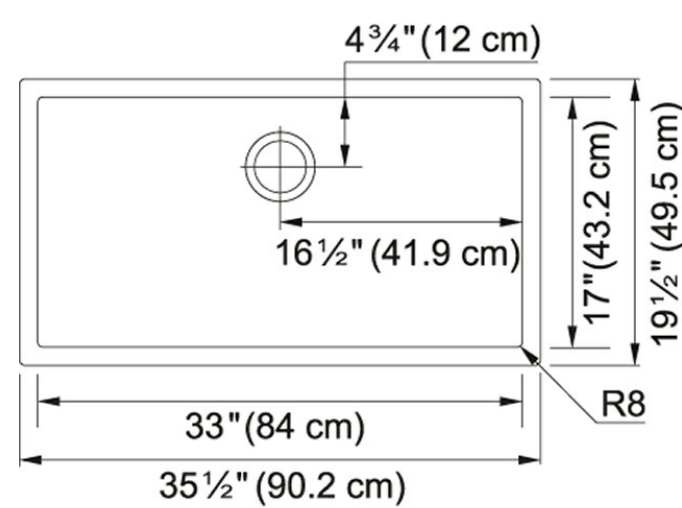

Product Picture

Product Dimensions

Length overall	35 7/16"
Width overall	19 1/2"
Length of large bowl	32 15/16"
Width of large bowl	16 15/16"
Depth of large bowl	10"
Minimum Cabinet Size	39"

Technical Drawing

General Information

Type of Material	16 Gauge Stainless Steel
Number of Bowls	1
Installation Clips	Yes
Cut-Out Template	Yes
Where to buy	Showroom

Article Numbers

FUN#	122.0530.941
US Part Number	PS2X110-33