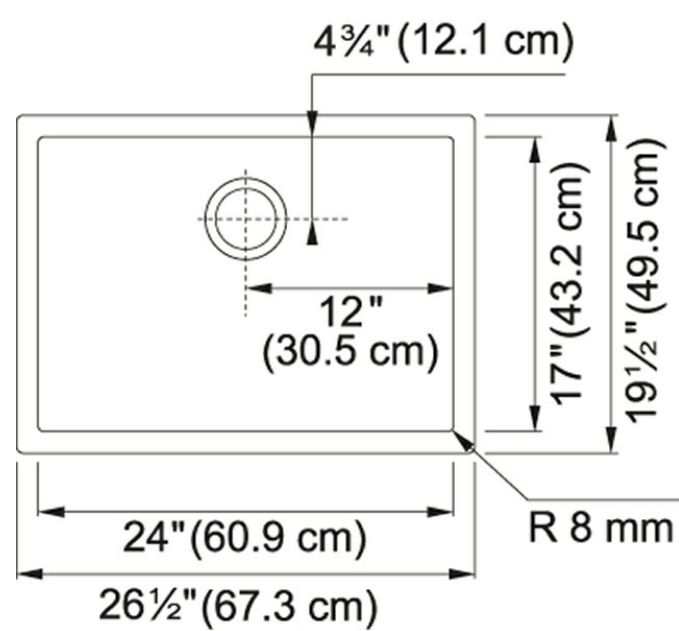

Product Picture

Technical Drawing

Product Dimensions

Length overall	26 9/16"
Width overall	19 1/2"
Length of large bowl	24"
Width of large bowl	16 15/16"
Depth of large bowl	10"
Minimum Cabinet Size	30"

General Information

Type of Material	16 Gauge Stainless Steel
Number of Bowls	1
Installation Clips	Yes
Cut-Out Template	Yes
Where to buy	Showroom

Article Numbers

FUN#	122.0530.924
US Part Number	PS2X110-24