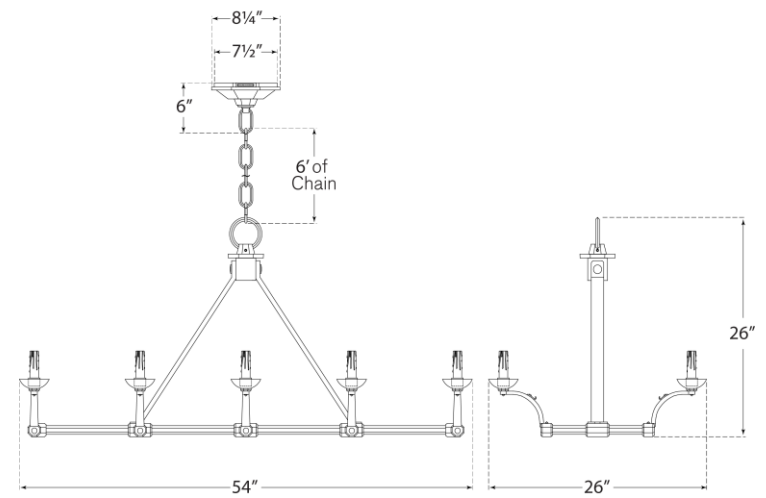

TEAR SHEET

Robertson Linear Chandelier

Item # RL 5545NR

Designer: Ralph Lauren

Height: 26"

Width: 54"

Canopy: 7.5" Octagon

Finishes: NR

Socket: 10 - E12 Candelabra

Wattage: 10 - 40 B11

Weight: 43 Pounds

RL5545