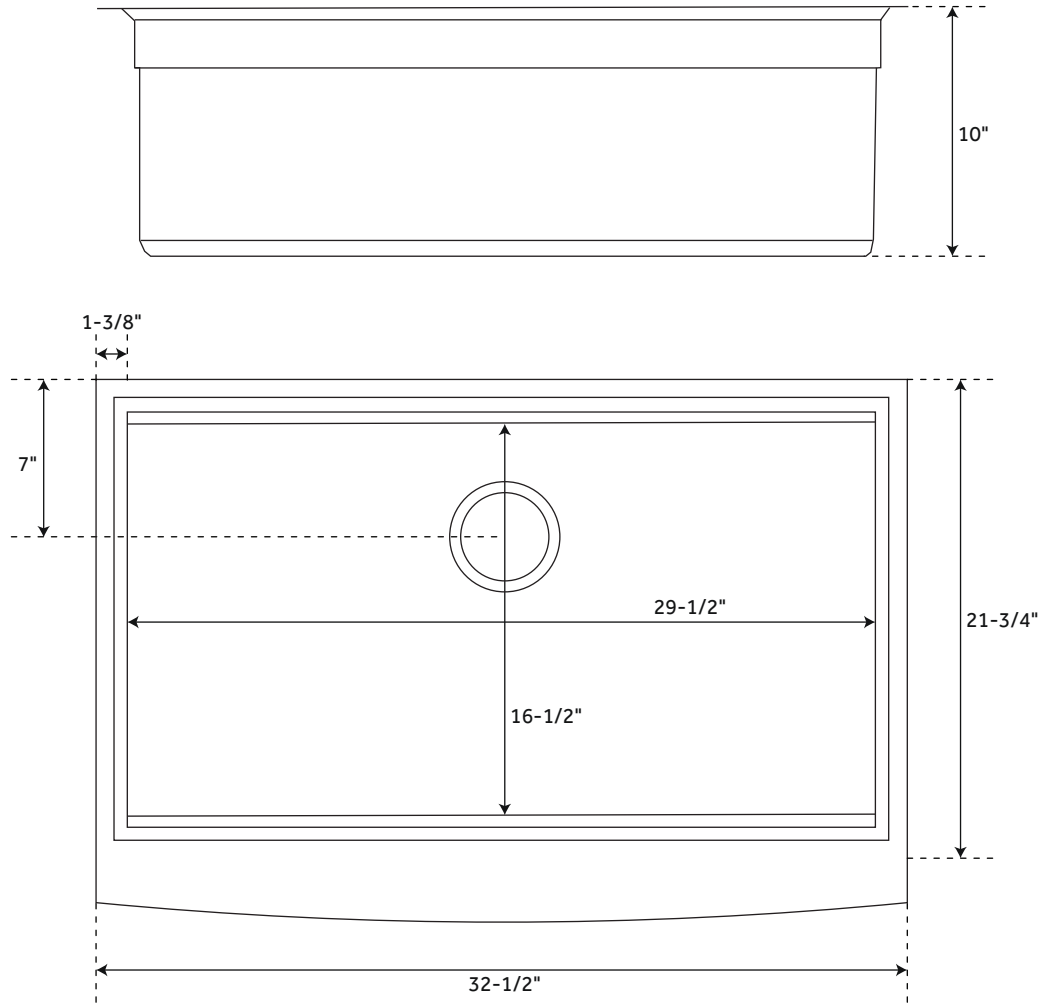

REVISED 01/22/2020

32" WORKSPACE

STAINLESS STEEL FARMHOUSE SINK

SKU: 948499

FEATURES

Material: Stainless Steel
Basin Split: Single
Shape: Rectangle
Faucet Centers: No Faucet Hole
Number of Basins: 1
Product Color: Stainless Steel
Length: 32-1/2"
Width: 21-3/4"
Height: 10"
Basin Length: 29-1/2"
Basin Width: 16-1/2"
Metal Gauge/Thickness: 16
Faucet Included: No
Faucet Holes: No Faucet Hole
Drain Placement: Rear-Center
Drain Included: Optional
Fits Drain Hole Size: 3-1/2"
Sink Installation: Undermount