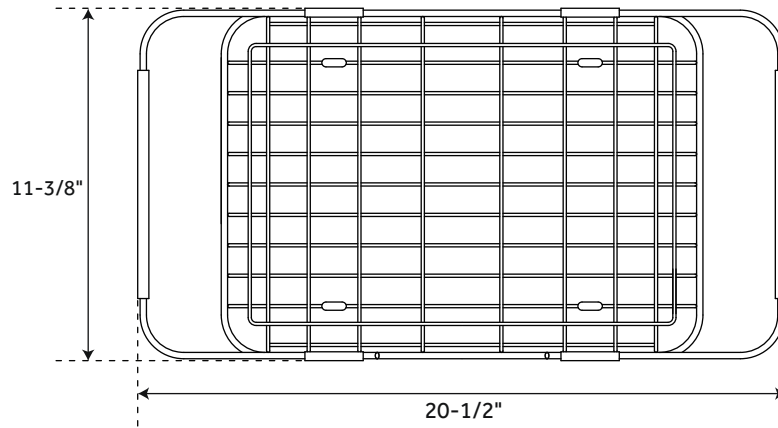

PLASTIC RINSE BASKET

FOR 32" WORKSPACE STAINLESS STEEL FARMHOUSE SINK

SKU: 948499

FEATURES

Material: Plastic
Length Open: 18-1/2"
Width Open: 9"
Height Open: 3-3/4"
Length Closed: 13-3/8"
Width Closed: 9"
Height Closed: 3-3/4"

SIGNATURE HARDWARE LIFETIME WARRANTY

See website for warranty information

All dimensions and specifications are nominal and may vary. Use actual products for accuracy in critical situations.

PAGE 6
CODE: SHWORKPB

METAL RINSE BASKET

FOR 32" WORKSPACE STAINLESS STEEL FARMHOUSE SINK

SKU: 948499

FEATURES

Material: Stainless Steel
Length Open: 20-1/2"
Width Open: 11-3/8"
Height Open: 3-3/4"
Length Closed: 15-3/4"
Width Closed: 11-3/8"
Height Closed: 3-3/4"