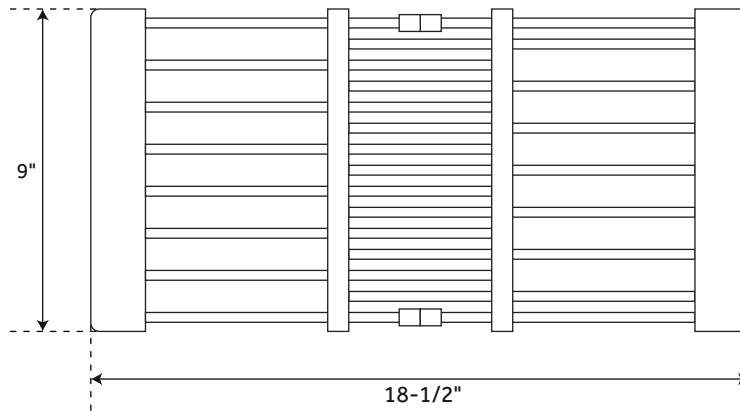

PAGE 4
CODE: SHWORKCB

SINK GRID

FOR 32" WORKSPACE STAINLESS STEEL FARMHOUSE SINK

SKU: 948499

FEATURES

Material: Stainless Steel

Length: 29-1/8"

Width: 15-3/8"

Height: 3/4"

SIGNATURE HARDWARE

LIFETIME WARRANTY

See website for warranty information

All dimensions and specifications are nominal and may vary. Use actual products for accuracy in critical situations.

PAGE 5
CODE: SHWORKGR

PLASTIC RINSE BASKET

FOR 32" WORKSPACE STAINLESS STEEL FARMHOUSE SINK

SKU: 948499

FEATURES

Material: Plastic
Length Open: 18-1/2"
Width Open: 9"
Height Open: 3-3/4"
Length Closed: 13-3/8"
Width Closed: 9"
Height Closed: 3-3/4"