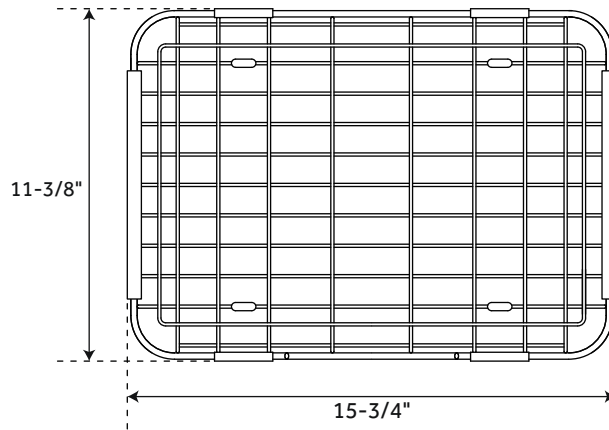

PLASTIC RINSE BASKET

FOR 32" WORKSPACE STAINLESS STEEL FARMHOUSE SINK

SKU: 948499

FEATURES

Material: Plastic
Length Open: 18-1/2"
Width Open: 9"
Height Open: 3-3/4"
Length Closed: 13-3/8"
Width Closed: 9"
Height Closed: 3-3/4"

METAL RINSE BASKET

FOR 32" WORKSPACE STAINLESS STEEL FARMHOUSE SINK

SKU: 948499

FEATURES

Material: Stainless Steel
Length Open: 20-1/2"
Width Open: 11-3/8"
Height Open: 3-3/4"
Length Closed: 15-3/4"
Width Closed: 11-3/8"
Height Closed: 3-3/4"