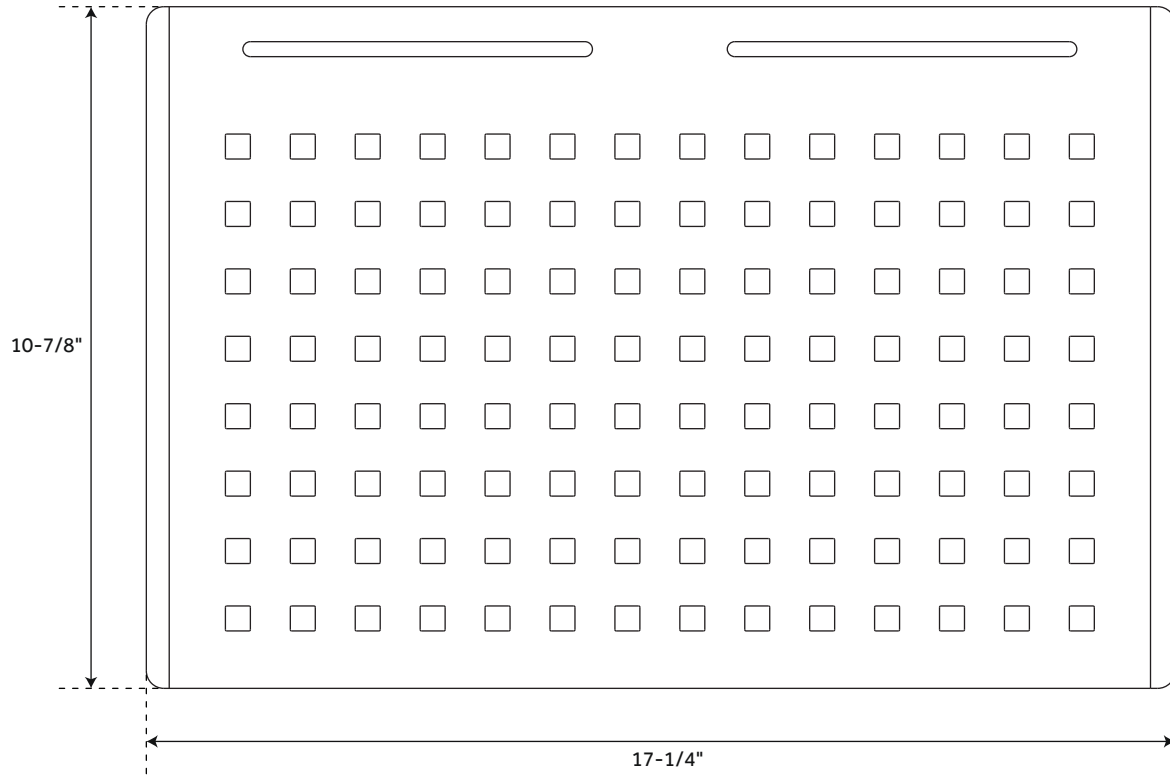

COLANDER

FOR 32" WORKSPACE STAINLESS STEEL FARMHOUSE SINK

SKU: 948499

FEATURES

Material: Metal
Length: 17-1/4"
Width: 10-7/8"
Height: 1"

SIGNATURE HARDWARE LIFETIME WARRANTY

See website for warranty information