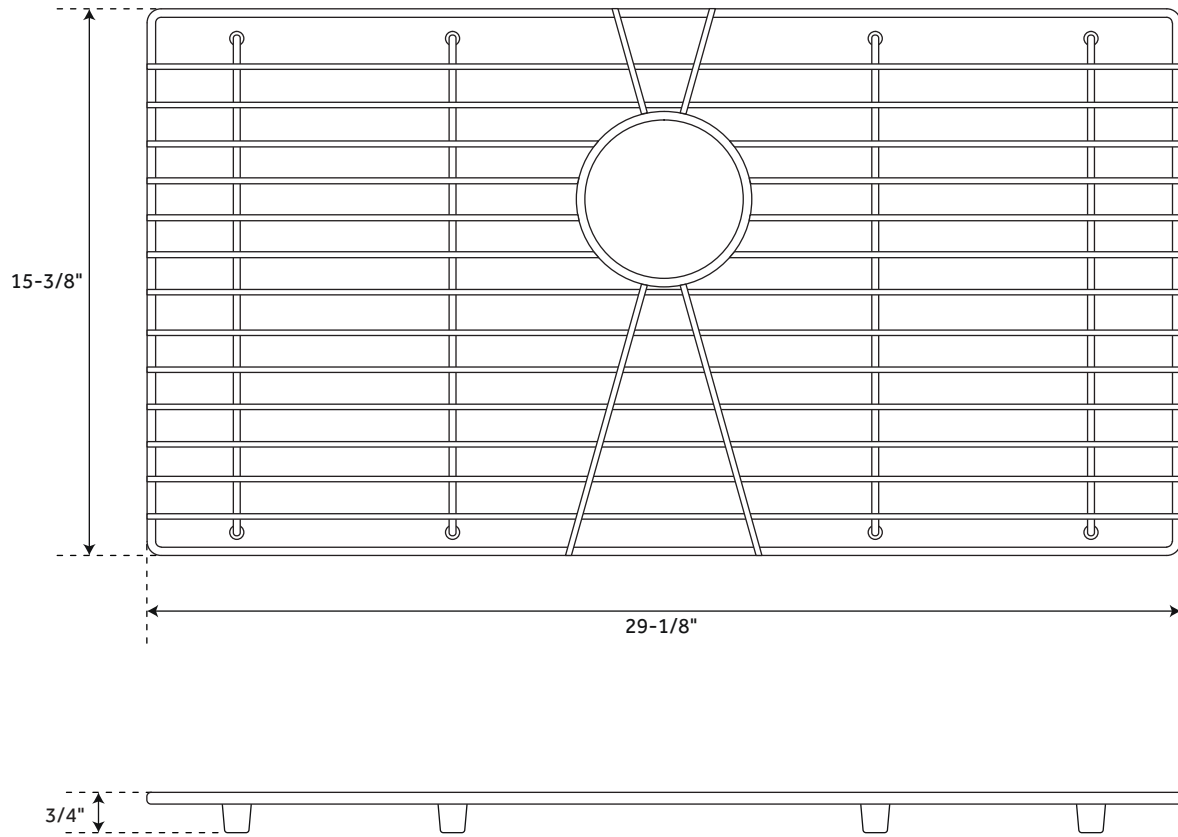

All dimensions and specifications are nominal and may vary. Use actual products for accuracy in critical situations.

PAGE 3
CODE: SHWORK1BZA

CUTTING BOARD

FOR 32" WORKSPACE STAINLESS STEEL FARMHOUSE SINK

SKU: 948499

FEATURES

Material: Wood
Length: 16-3/8"
Width: 10-5/8"

SIGNATURE HARDWARE LIFETIME WARRANTY

See website for warranty information

All dimensions and specifications are nominal and may vary. Use actual products for accuracy in critical situations.

PAGE 4
CODE: SHWORKCB

SINK GRID

FOR 32" WORKSPACE STAINLESS STEEL FARMHOUSE SINK

SKU: 948499

FEATURES

Material: Stainless Steel

Length: 29-1/8"

Width: 15-3/8"