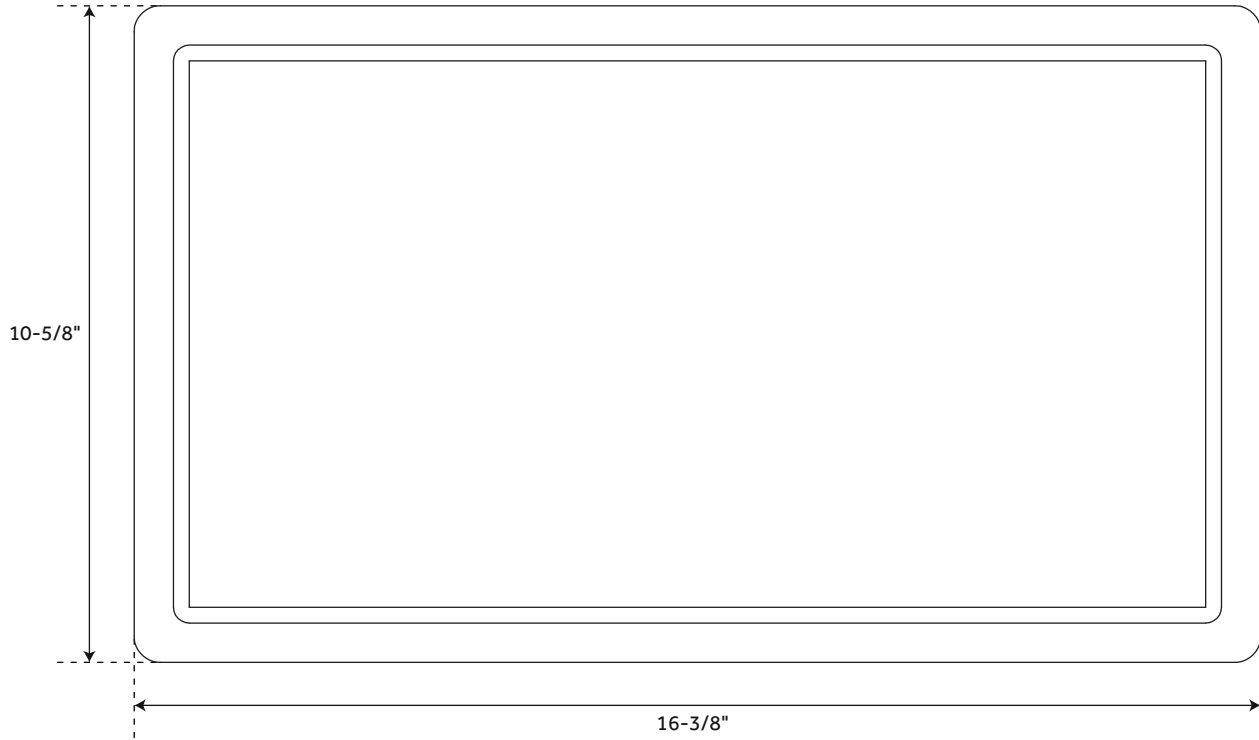

CUTTING BOARD

FOR 32" WORKSPACE STAINLESS STEEL FARMHOUSE SINK

SKU: 948499

FEATURES

Material: Wood
Length: 16-3/8"
Width: 10-5/8"