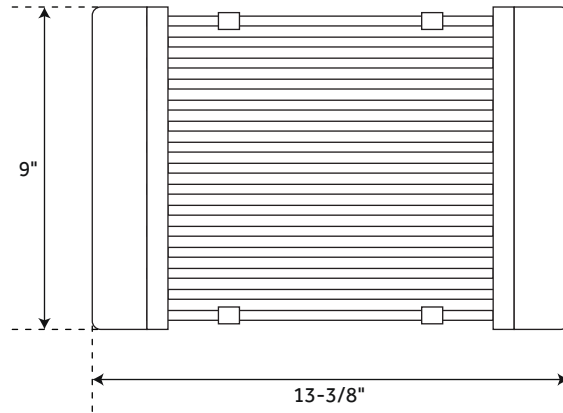

SKU: 948499

FEATURES

Material: Wood
Length: 16-3/8"
Width: 10-5/8"

SIGNATURE HARDWARE LIFETIME WARRANTY

See website for warranty information

All dimensions and specifications are nominal and may vary. Use actual products for accuracy in critical situations.

PAGE 4
CODE: SHWORKCB

SINK GRID

FOR 32" WORKSPACE STAINLESS STEEL FARMHOUSE SINK

SKU: 948499

FEATURES

Material: Stainless Steel

Length: 29-1/8"

Width: 15-3/8"

Height: 3/4"

SIGNATURE HARDWARE

LIFETIME WARRANTY

See website for warranty information

All dimensions and specifications are nominal and may vary. Use actual products for accuracy in critical situations.

PAGE 5
CODE: SHWORKGR

PLASTIC RINSE BASKET

FOR 32" WORKSPACE STAINLESS STEEL FARMHOUSE SINK

SKU: 948499

FEATURES

Material: Plastic
Length Open: 18-1/2"
Width Open: 9"
Height Open: 3-3/4"
Length Closed: 13-3/8"
Width Closed: 9"
Height Closed: 3-3/4"