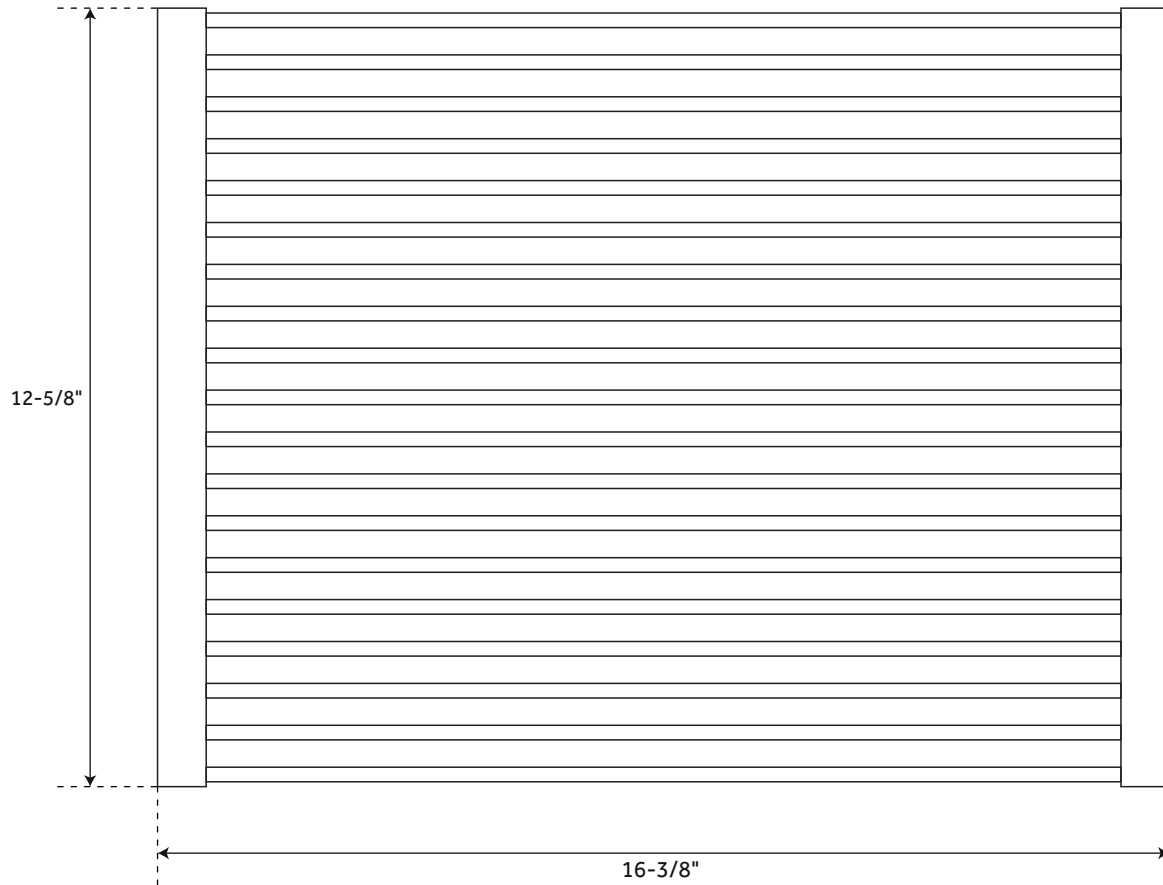

ROLLING MAT DRAIN BOARD

FOR 32" WORKSPACE STAINLESS STEEL FARMHOUSE SINK

SKU: 948499

FEATURES

Material: Stainless Steel
Length : 16-3/8"
Width : 12-5/8"

SIGNATURE HARDWARE LIFETIME WARRANTY

See website for warranty information