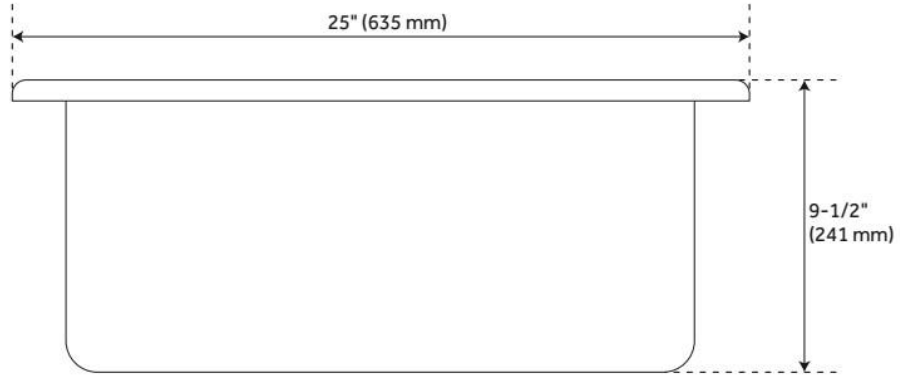

25" TOTTEN GRANITE COMPOSITE UNDERMOUNT KITCHEN SINK - WHITE

SKU: 447657
Code: SHGR1B2522

REVISED 7/15/2024