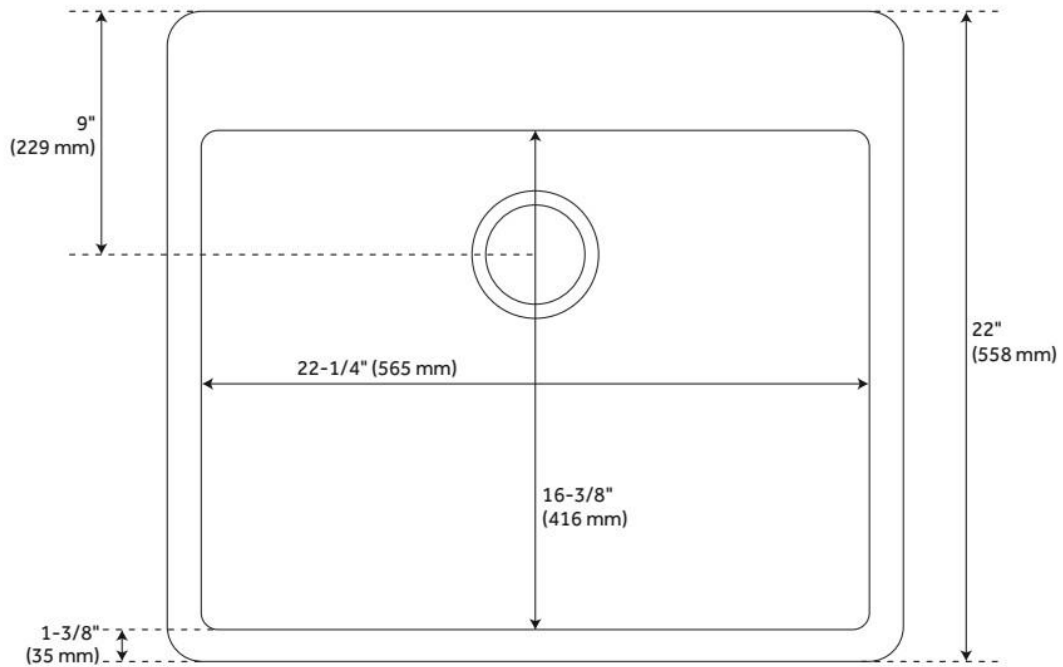

25" TOTTEN GRANITE COMPOSITE UNDERMOUNT KITCHEN SINK - WHITE

SKU: 447657
Code: SHGR1B2522

REVISED 7/15/2024