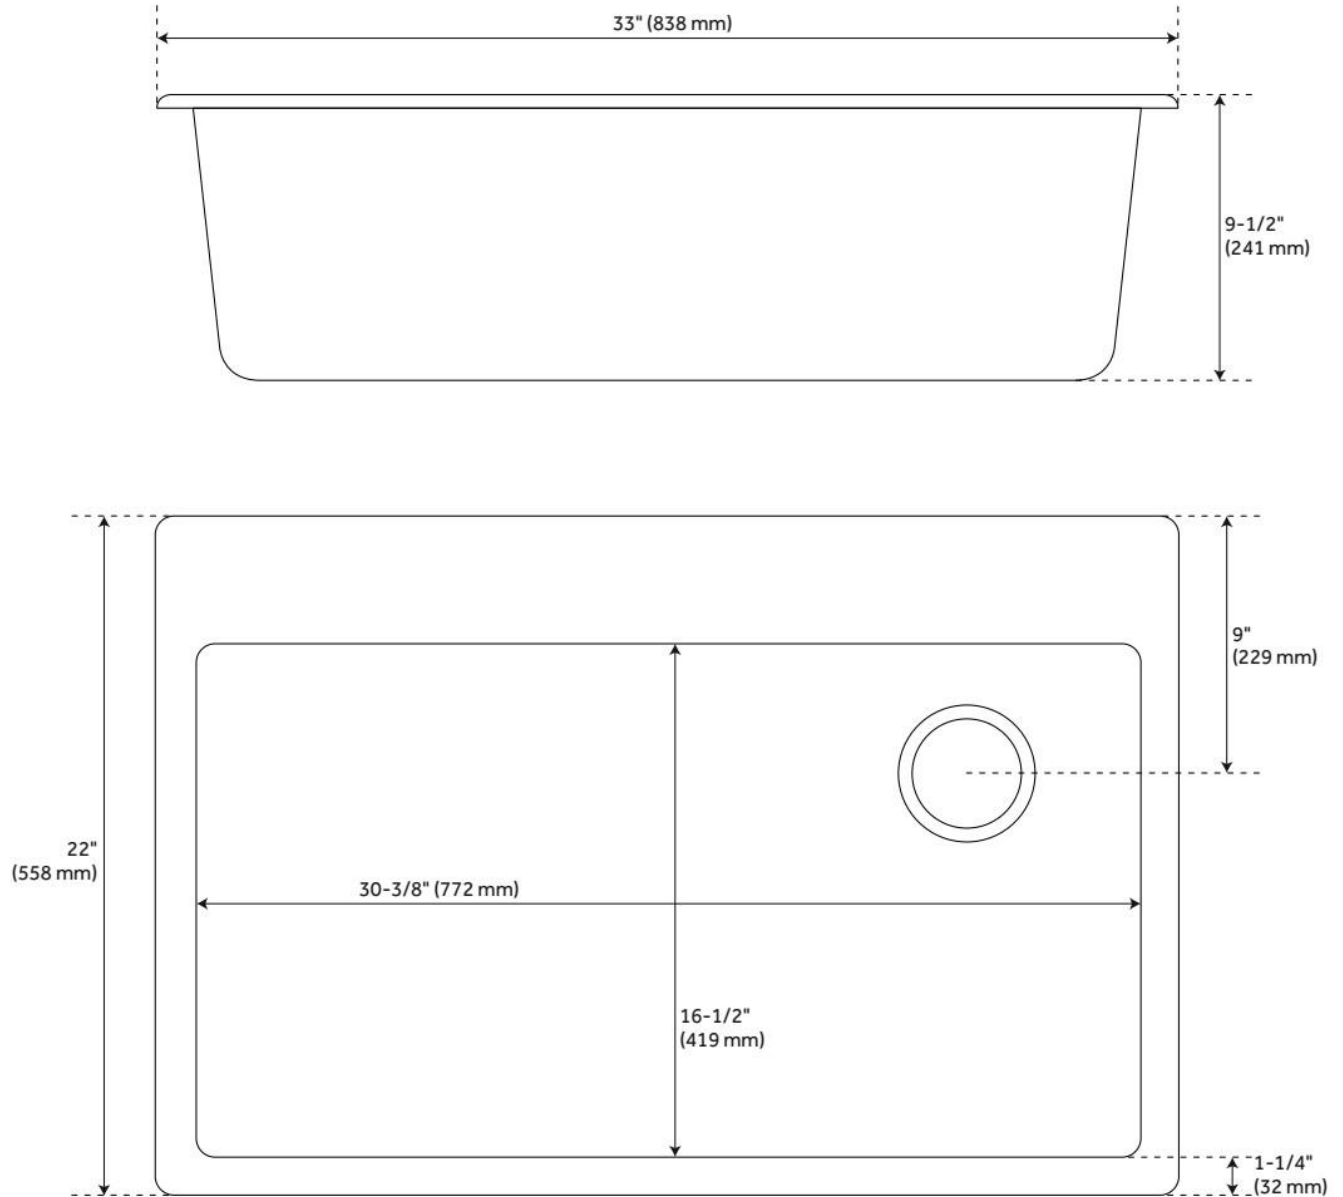

33" TOTTEN GRANITE COMPOSITE UNDERMOUNT KITCHEN SINK - WHITE

SKU: 447666
Code: SHGR1B3322

REVISED 7/15/2024