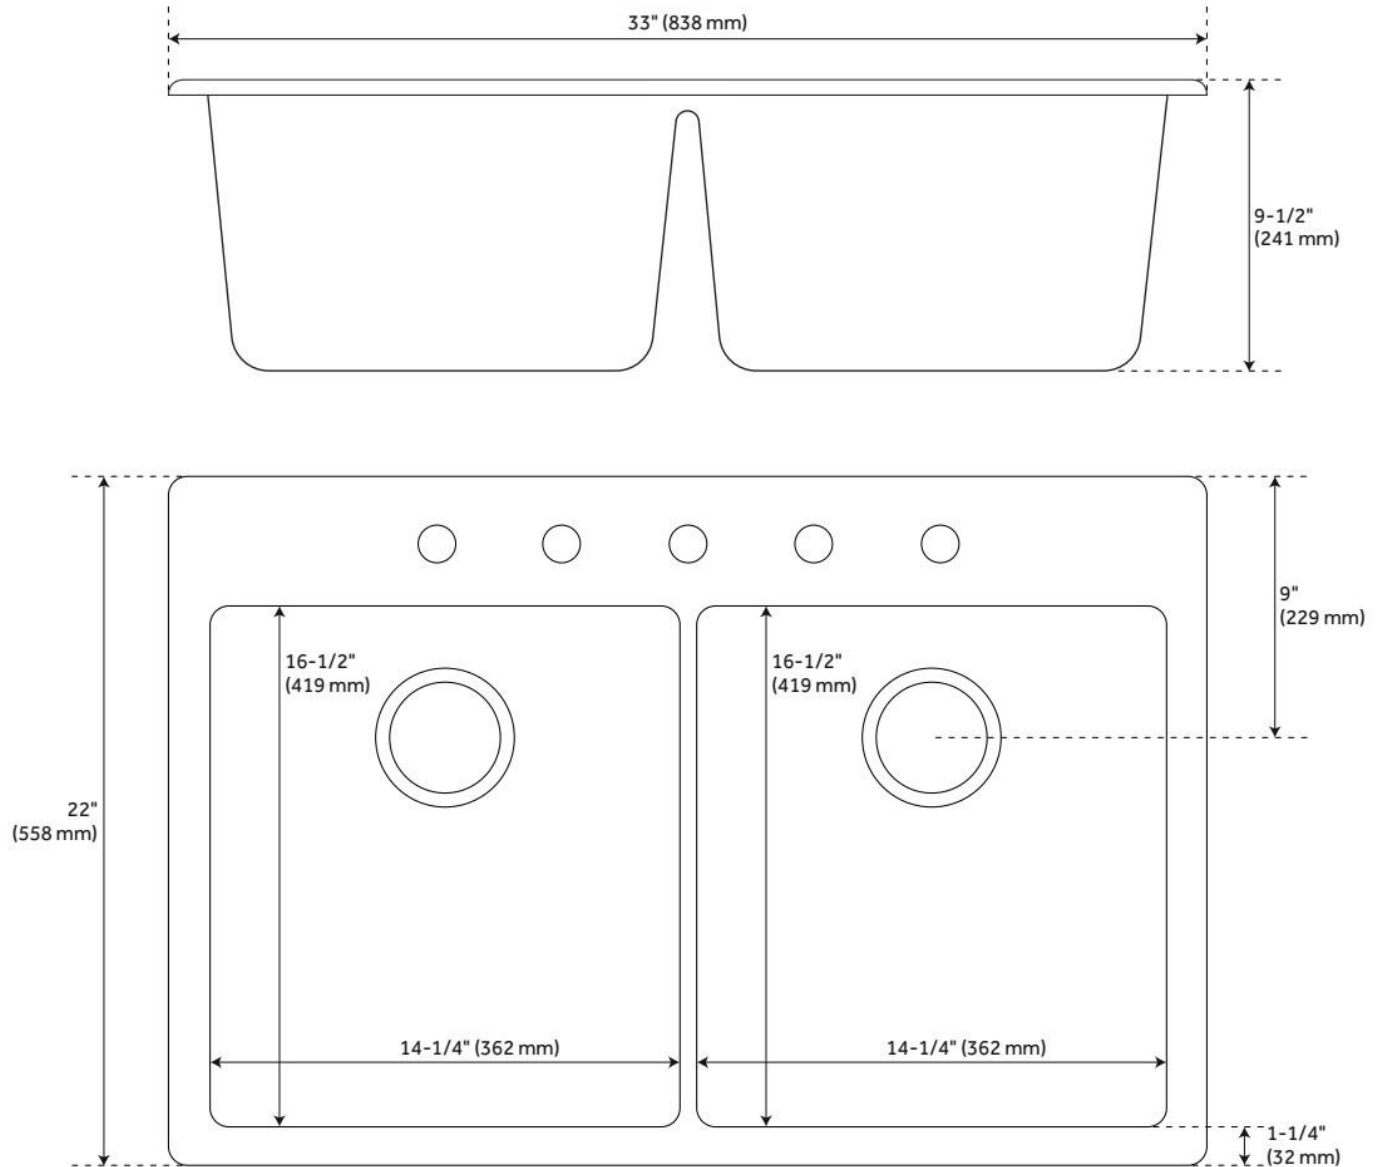

## FEATURES

Material: Granite Composite  
Product Finish: White  
Installation Type: Undermount, Drop-In  
Shape: Rectangle  
Drain Placement: Center Rear  
Fits Drain Hole Size: 3-1/2"  
Faucet Centers: No Faucet Hole  
Overflow Hole: No  
Mounting Hardware Included: Yes

## ADDITIONAL FEATURES

- 36-inch minimum base cabinet width.
- It is recommended to have the sink at the job site before cutting cabinet or counter top.
- Resistant to heat, stains, and scratches.

REVISED 7/15/2024

# 33" TOTTEN DOUBLE-BOWL GRANITE COMPOSITE UNDERMOUNT KITCHEN SINK - WHITE

SKU: 447672  
Code: SHGR2B3322

REVISED 7/15/2024