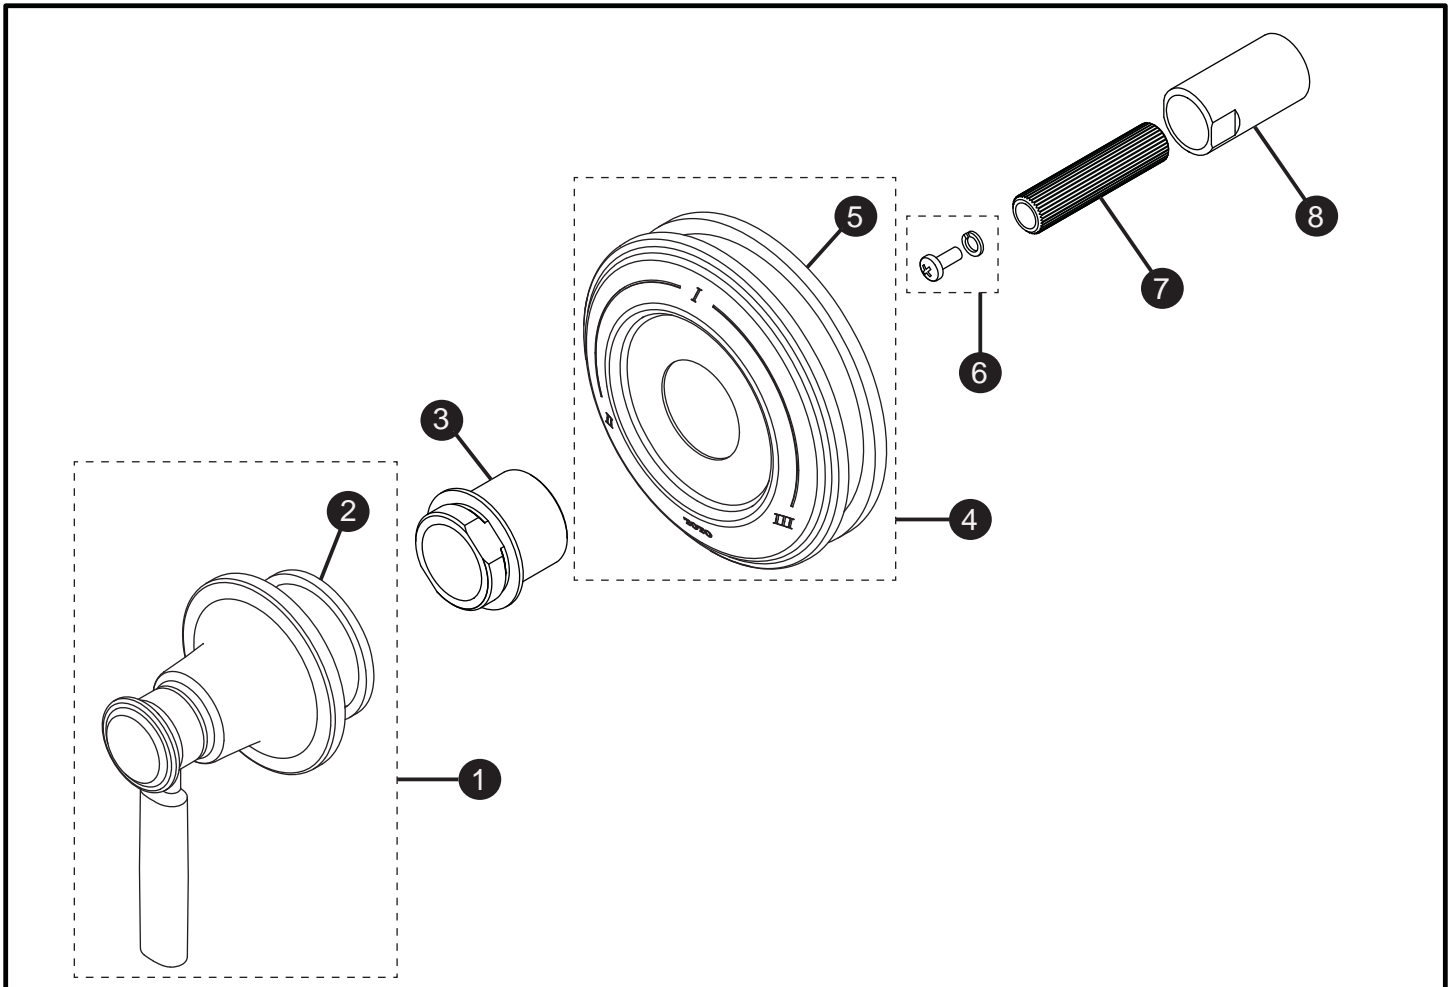

Keane™  
Three-Way Diverter Trim without Off

Item	Part	Description
1*	THP4981#\$\$	Handle Assembly
2	THP4828	Gasket
3	THP4827	Collar
4*	THP4987#\$\$	Escutcheon with Gasket
5	THP4982	Gasket
6	THP4825	Screw and Lock Washer
7	THP4824	Adapter
8	THP4823	Threaded Extension

LEGEND
\$\$ = Denotes Finish
#CP = Polished Chrome
#BN = Brushed Nickel
#PN = Polished Nickel

\* Please specify finish when ordering