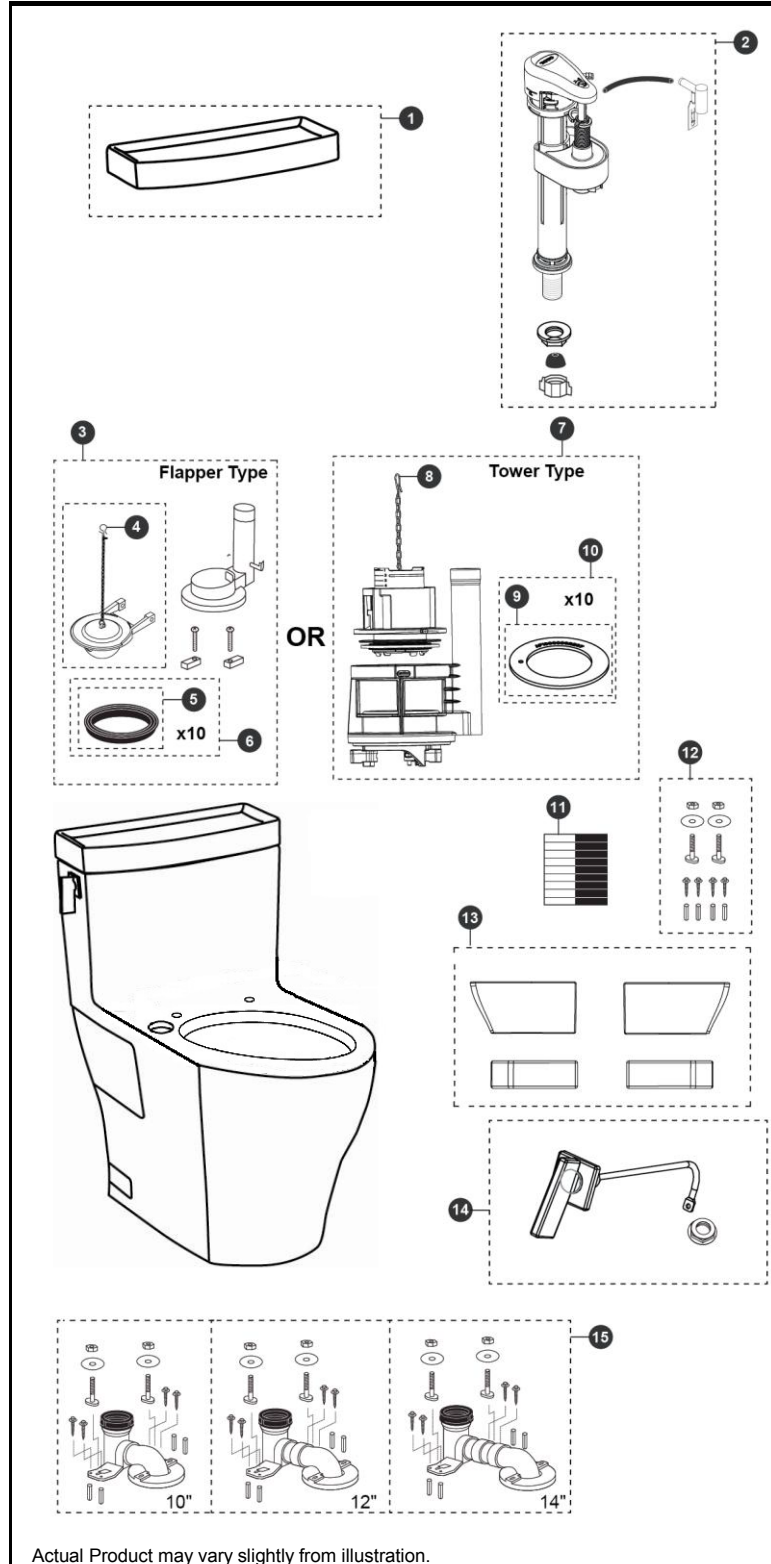

MS624124CEF(G), MS624214CEF(G), MS624234CEFG, MW6243046CEFG & MW6243056CEFG

MS624124CEFG
MS624234CEFG
CST624CEFGT40

MS624124CEF
CST624CEFT40

MS624214CEFG
CST624CEFG
CST624CEFGT

MS624214CEF
CST624CEF
CST624CEFT

MW6243046CEFG
MW6243056CEFG

Legato® Connect + 1.28 Gpf Toilet, Elongated, Tornado Flush™, UniFit Rough-In, Universal Height, (including CeFIONtect™)

Item	Part	Description
1	TCU624CRE#01	Tank Lid - Cotton
	TCU624CRE#03	Tank Lid - Bone
	TCU624CRE#11	Tank Lid - Colonial White
	TCU624CRE#12	Tank Lid - Sedona Beige
	TCU624CRE#51	Tank Lid - Ebony
2	TSU51A	Fill Valve
3	THU013P	Flush Valve
4	THU500S	Flapper w/ Chain
5	9BU002E	Flush Valve Gasket (1 piece)
6	THU097	Flush Valve Gasket (10 pieces)
7	THU451.10A-A	Drain Valve
8	THU440-A	Flush Tower
9	THU407	Seal Gasket (1 piece)
10	THU370	Seal Gasket (10 pieces)
11	THU234	Velcro Tape
12	THU020	UniFit Mounting Set
13	THU344#01	Side Plates w/ Velcro Tape - Cotton
	THU344#03	Side Plates w/ Velcro Tape - Bone
	THU344#11	Side Plates w/ Velcro Tape - Colonial White
	THU344#12	Side Plates w/ Velcro Tape - Sedona Beige
	THU344#51	Side Plates w/ Velcro Tape - Ebony
14	THU312N#CP	Trip Lever - Chrome Plated
	THU312N#BN	Trip Lever - Brushed Nickel
	THU312N#PN	Trip Lever - Polished Nickel
15	TSU03W.10R	UniFit - 10" Rough-in
	TSU03W.12R	UniFit - 12" Rough-in
	TSU03W.14R	UniFit - 14" Rough-in

Note:

Product Number Explanations

One-Piece Toilet

(MS) Toilet & Seat Combination	(C) Tornado Flush™
(MW) Toilet & Washlet Combination	(E) 1.28gpf / 4.8 Lpf
(624) Toilet Model	(F) Universal Height
(234) Seat Model	(G) CeFIONtect™
(214) Seat Model	(T) Drain Valve Tower Type
(124) Seat Model	(T40) Connect +