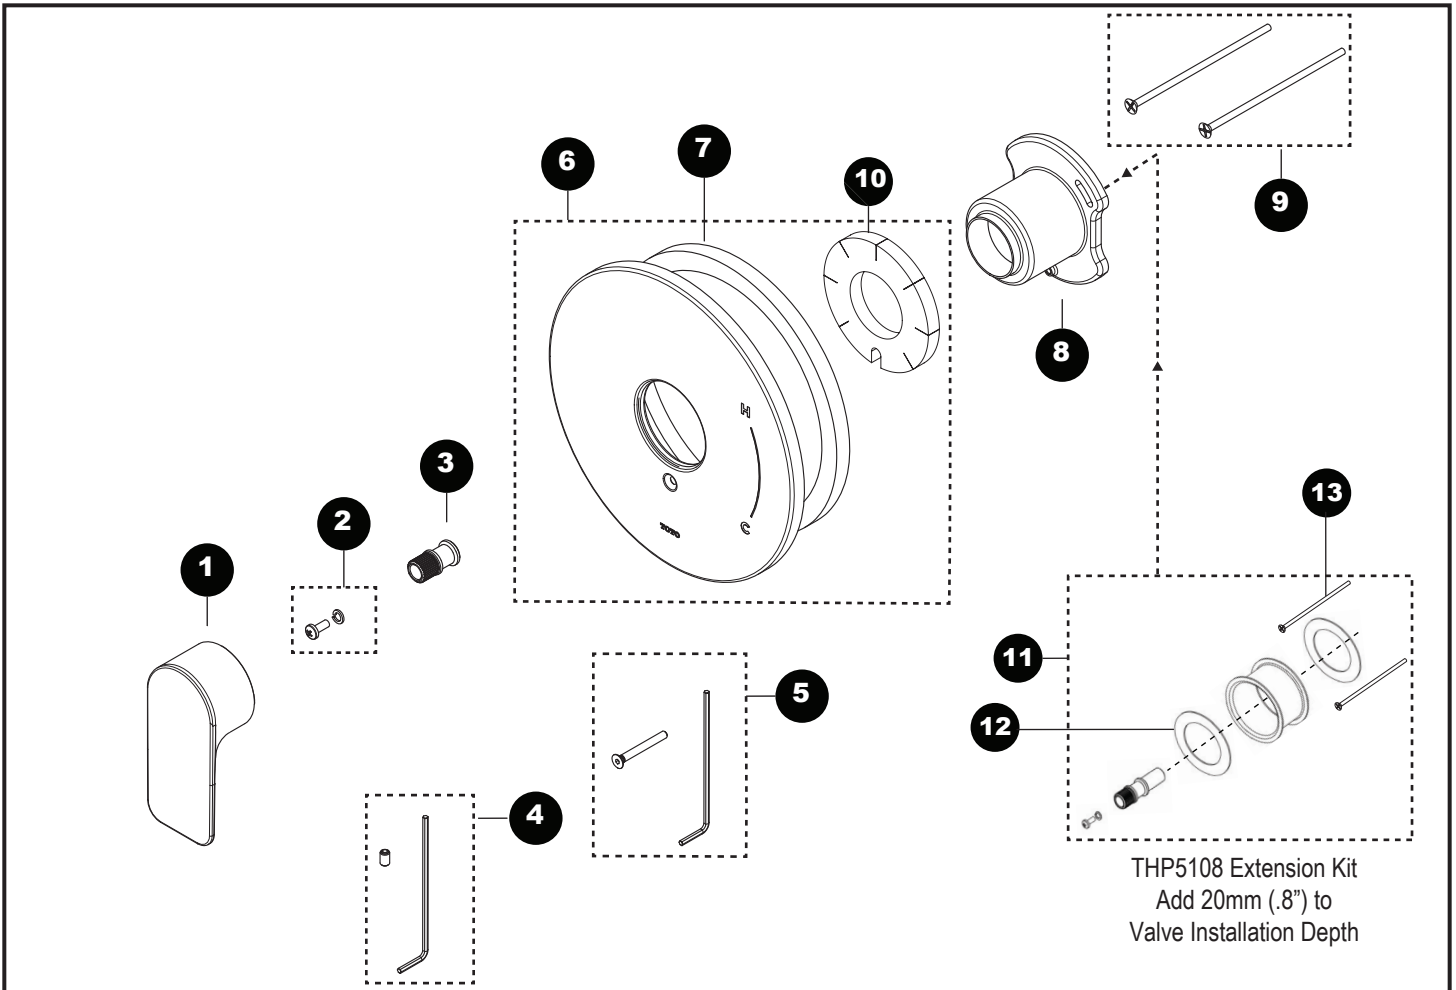

Oberon®
Pressure Balance Trim Round

Item	Part	Description
1	THP5101#CP	Handle
2	THP4825	Screw and lock washer
3	THP5105	Adapter
4	THP4968	Setscrew and Allen wrench
5	THP5104	Screw and Allen wrench
6	THP5102#CP	Escutcheon with gaskets
7	THP5392	Gasket
8	THP5106#CP	Collar
9	THP5391	2.5" Screws (2pc)
10	THP5107	Gasket
11	THP5108	Extension Kit Set
12	THP5469	Gasket
13	THP4837	4" Screws (2pc)