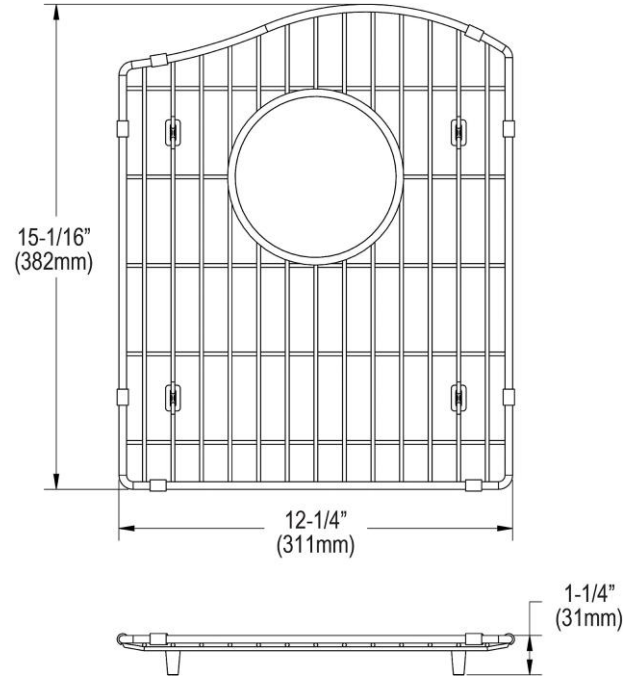

Material:	Stainless Steel
Dimensions:	12-1/4" x 15-1/16" x 1-1/4"
Fits Bowl Size(s):	15-3/16" x 17-7/8"

Special Note: For bowls with rear center drain opening.

AMERICAN PRIDE. A LIFETIME TRADITION.
Like your family, the Elkay family has values and traditions that endure. For almost a century, Elkay has been a family-owned and operated company, providing thousands of jobs that support our families and communities.

[Clean and Care Manual (PDF)](#)

[Clean and Care Manual (PDF)](#)

[Warranty (PDF)](#)