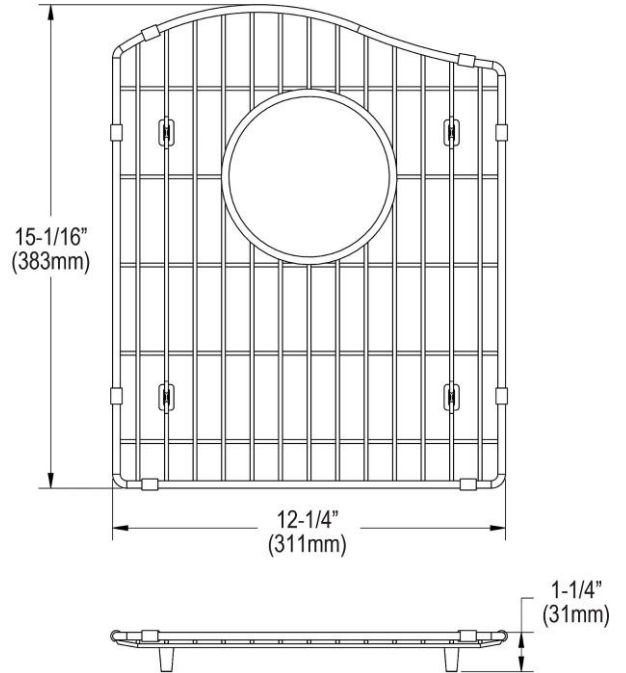

PART: _____ QTY: _____

PROJECT: _____

CONTACT: _____

DATE: _____

NOTES: _____

APPROVAL: _____

In keeping with our policy of continuing product improvement, Elkay reserves the right to change product specifications without notice. Please visit elkay.com for the most current version of Elkay product specification sheets. This specification describes an Elkay product with design, quality, and functional benefits to the user. When making a comparison of other producers' offerings, be certain these features are not overlooked.