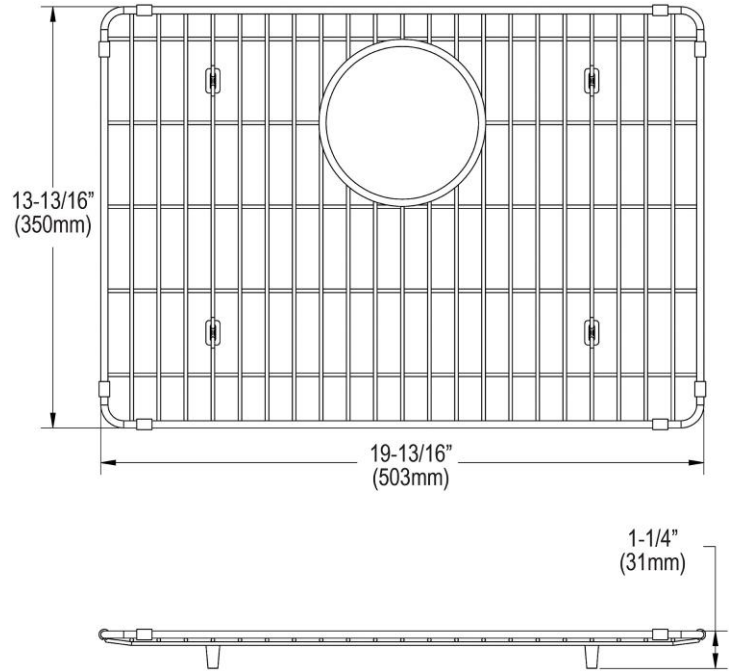

Material:	Stainless Steel
Dimensions:	19-13/16" x 13-13/16" x 1-1/4"
Fits Bowl Size(s):	22-3/8" x 16-3/8"

Special Note: For bowls with rear center drain opening.

AMERICAN PRIDE. A LIFETIME TRADITION.
Like your family, the Elkay family has values and traditions that endure. For almost a century, Elkay has been a family-owned and operated company, providing thousands of jobs that support our families and communities.

[Clean and Care Manual (PDF)](#)

[Clean and Care Manual (PDF)](#)

[Warranty (PDF)](#)