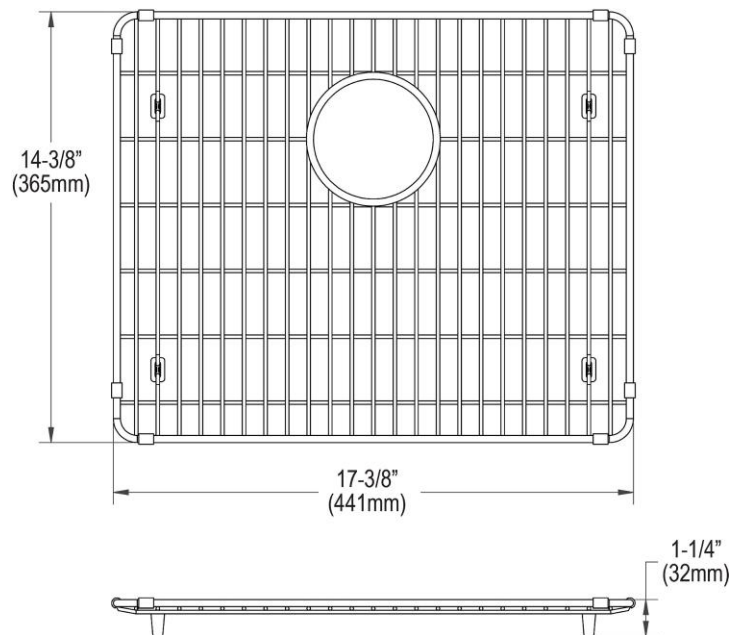

Material:	Stainless Steel
Finish:	Polished Stainless Steel
Dimensions:	17-3/8" x 14-3/8" x 1-1/4"

AMERICAN PRIDE. A LIFETIME TRADITION.
Like your family, the Elkay family has values and traditions that endure. For almost a century, Elkay has been a family-owned and operated company, providing thousands of jobs that support our families and communities.

- [Clean and Care Manual (PDF)](#)
- [Clean and Care Manual (PDF)](#)
- [Warranty (PDF)](#)