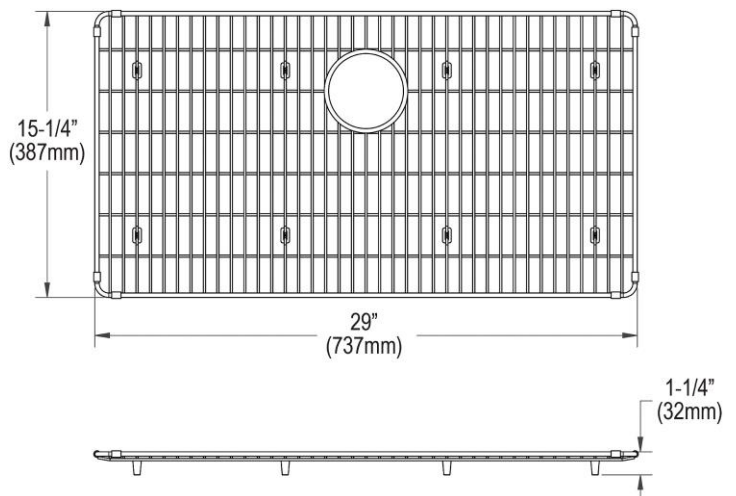

Material:	Stainless Steel
Finish:	Polished Stainless Steel
Dimensions:	29" x 15-1/4" x 1-1/4"

AMERICAN PRIDE. A LIFETIME TRADITION.
Like your family, the Elkay family has values and traditions that endure. For almost a century, Elkay has been a family-owned and operated company, providing thousands of jobs that support our families and communities.

[Clean and Care Manual (PDF)](#)

[Clean and Care Manual (PDF)](#)

[Warranty (PDF)](#)