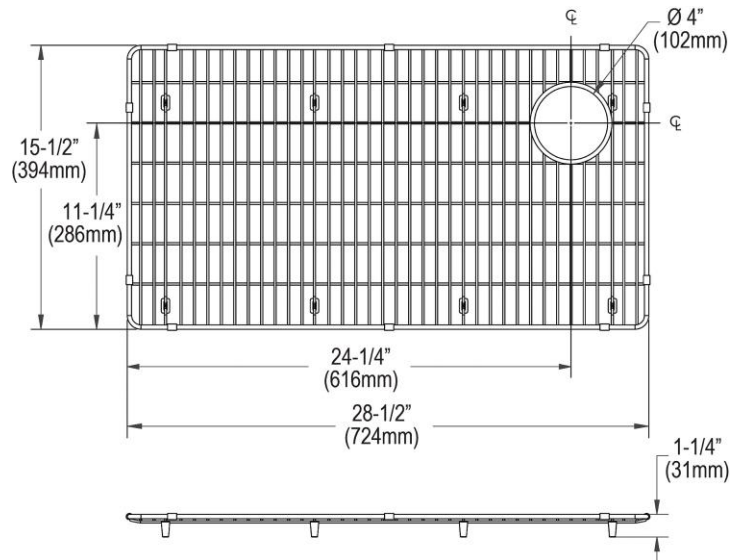

Material:	Stainless Steel
Finish:	Polished Stainless Steel
Dimensions:	28-1/2" x 15-1/2" x 1-1/4"

AMERICAN PRIDE. A LIFETIME TRADITION.
Like your family, the Elkay family has values and traditions that endure. For almost a century, Elkay has been a family-owned and operated company, providing thousands of jobs that support our families and communities.

[Clean and Care Manual (PDF)](#)
[Clean and Care Manual (PDF)](#)
[Warranty (PDF)](#)