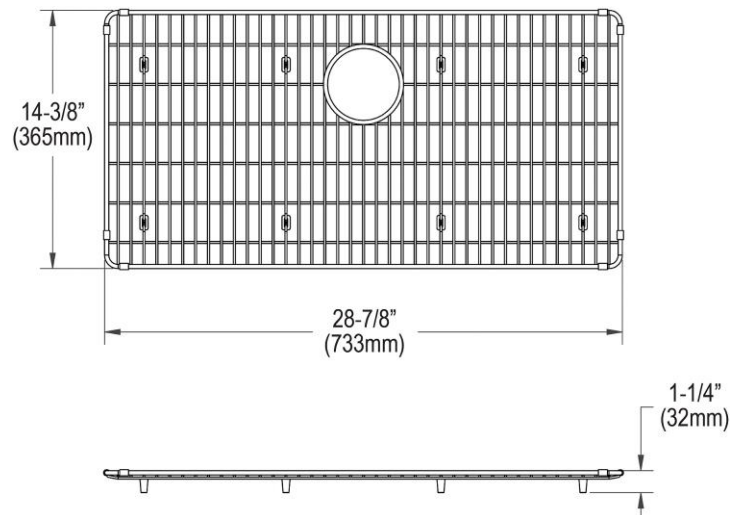

Material:	Stainless Steel
Finish:	Polished Stainless Steel
Dimensions:	28-7/8" x 14-3/8" x 1-1/4"

AMERICAN PRIDE. A LIFETIME TRADITION.
Like your family, the Elkay family has values and traditions that endure. For almost a century, Elkay has been a family-owned and operated company, providing thousands of jobs that support our families and communities.

[Clean and Care Manual (PDF)](#)
[Clean and Care Manual (PDF)](#)
[Warranty (PDF)](#)