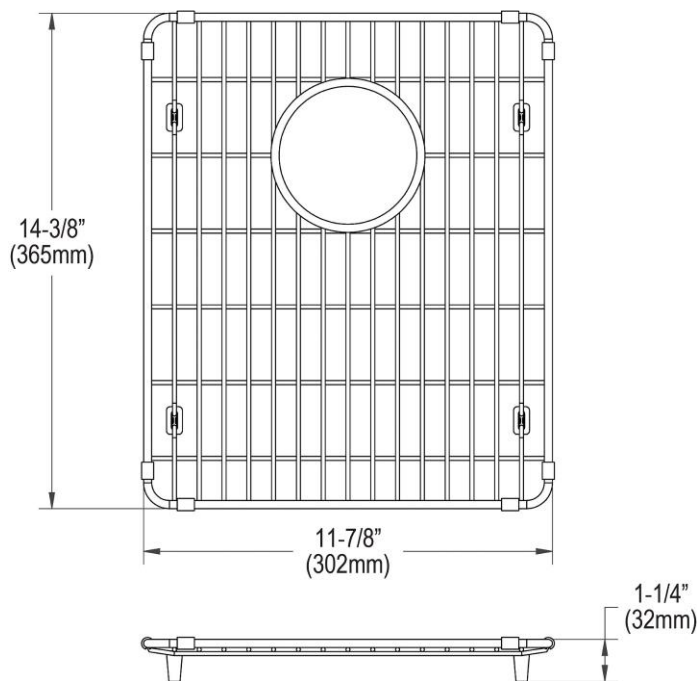

PART: _____ QTY: _____

PROJECT: _____

CONTACT: _____

DATE: _____

NOTES: _____

APPROVAL: _____

In keeping with our policy of continuing product improvement, Elkay reserves the right to change product specifications without notice. Please visit elkay.com for the most current version of Elkay product specification sheets. This specification describes an Elkay product with design, quality, and functional benefits to the user. When making a comparison of other producers' offerings, be certain these features are not overlooked.