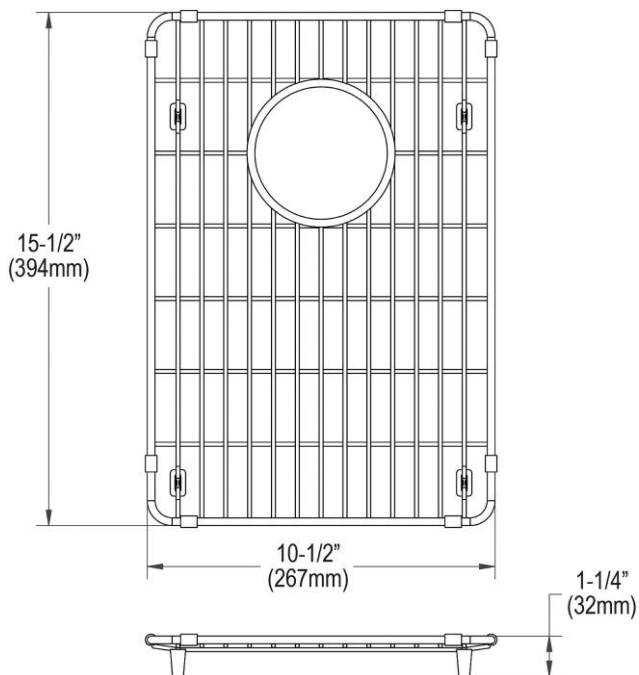

Material:	Stainless Steel
Finish:	Polished Stainless Steel
Dimensions:	10-1/2" x 15-1/2" x 1-1/4"

AMERICAN PRIDE. A LIFETIME TRADITION.
Like your family, the Elkay family has values and traditions that endure. For almost a century, Elkay has been a family-owned and operated company, providing thousands of jobs that support our families and communities.

[Clean and Care Manual (PDF)](#)

[Clean and Care Manual (PDF)](#)

[Warranty (PDF)](#)