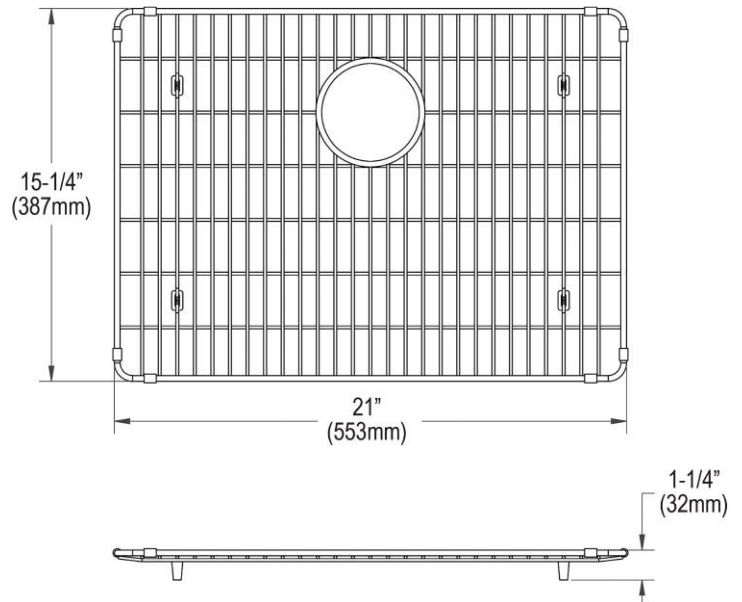

Material:	Stainless Steel
Finish:	Polished Stainless Steel
Dimensions:	21" x 15-1/4" x 1-1/4"

AMERICAN PRIDE. A LIFETIME TRADITION.
Like your family, the Elkay family has values and traditions that endure. For almost a century, Elkay has been a family-owned and operated company, providing thousands of jobs that support our families and communities.

[Clean and Care Manual (PDF)](#)

[Clean and Care Manual (PDF)](#)

[Warranty (PDF)](#)