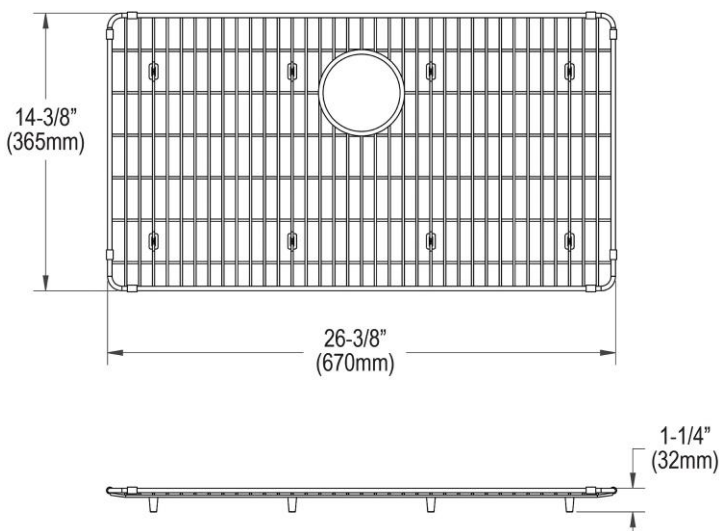

AMERICAN PRIDE. A LIFETIME TRADITION.

Like your family, the Elkay family has values and traditions that endure. For almost a century, Elkay has been a family-owned and operated company, providing thousands of jobs that support our families and communities.

[Clean and Care Manual (PDF)](#)

[Clean and Care Manual (PDF)](#)

[Warranty (PDF)](#)