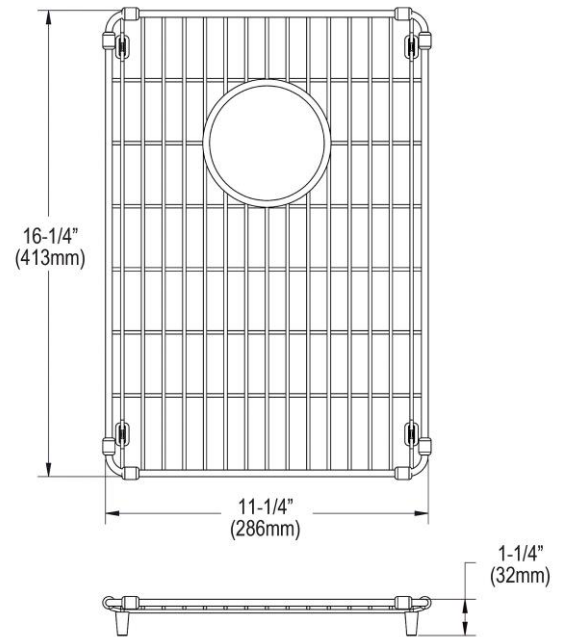

PART: _____ QTY: _____

PROJECT: _____

CONTACT: _____

DATE: _____

NOTES: _____

APPROVAL: _____

In keeping with our policy of continuing product improvement, Elkay reserves the right to change product specifications without notice. Please visit elkay.com for the most current version of Elkay product specification sheets. This specification describes an Elkay product with design, quality, and functional benefits to the user. When making a comparison of other producers' offerings, be certain these features are not overlooked.