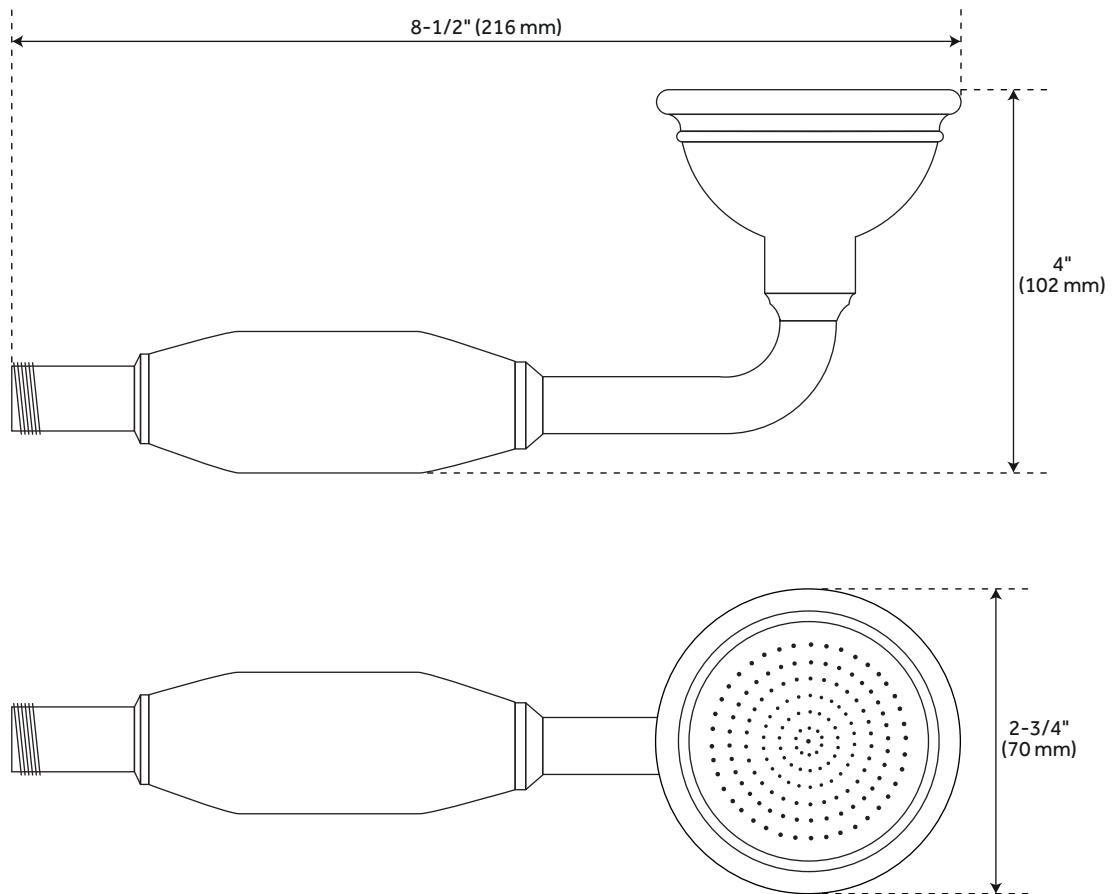

# BOCA RATON

## HAND SHOWER

SKU: 948928

### FEATURES

Material: Brass  
Shape: Round  
Length: 2-3/4"  
Width: 4"  
Height: 8-1/2"  
Assembly Required: No  
Maximum Flow Rate: 1.8 gpm (6.8L/min)  
max @ 80 psi