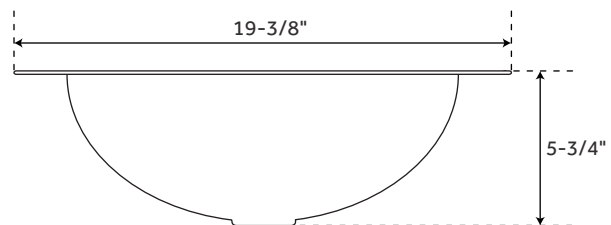

SIGNATURE HARDWARE LIFETIME WARRANTY

See website for warranty information

All Measurements are approximate.

PAGE 4