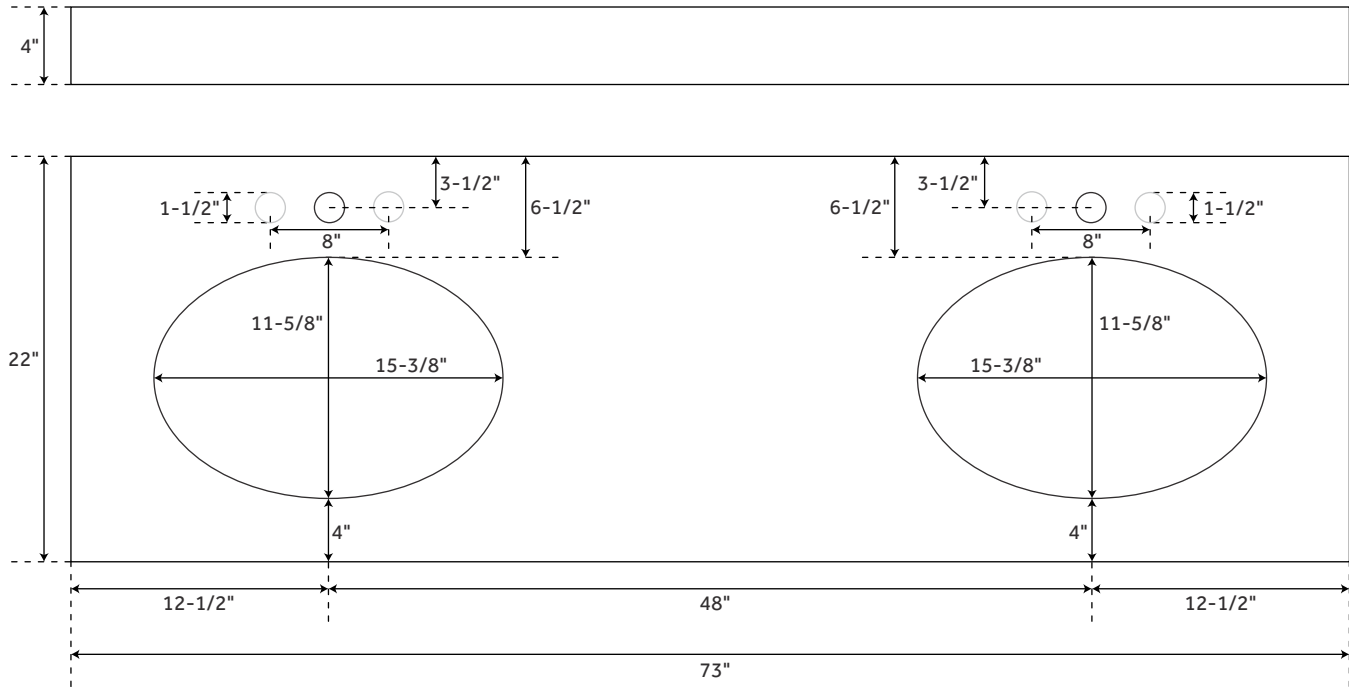

SKU: 940662, 940663, 940664, 940674, 940675, 940676, 940686, 940687, 940688

FEATURES

Basin Length: 15-3/8"
Basin Width: 11-5/8"
Drain Size: 1-1/2"
Vanity Top Depth: 22"
Vanity Top Width: 73"
Vanity Top Thickness: 3cm

Only stone tops include a backsplash.

PAGE 2

73" X 22"

STONE VANITY TOP WITH 42" SINK DRAIN CENTERS

SKU: 940662, 940663, 940664, 940674, 940675, 940676, 940686, 940687, 940688

FEATURES

- Basin Length: 15-3/8"
- Basin Width: 11-5/8"
- Drain Size: 1-1/2"
- Vanity Top Depth: 22"
- Vanity Top Width: 73"
- Vanity Top Thickness: 3cm

Only stone tops include a backsplash.

PAGE 3

73" X 22"

STONE VANITY TOP WITH 48" SINK DRAIN CENTERS

SKU: 940662, 940663, 940664, 940674, 940675, 940676, 940686, 940687, 940688

FEATURES

- Basin Length: 15-3/8"
- Basin Width: 11-5/8"
- Drain Size: 1-1/2"
- Vanity Top Depth: 22"
- Vanity Top Width: 73"
- Vanity Top Thickness: 3cm

Only stone tops include a backsplash.

PAGE 3

OPTIONAL PORCELAIN

UNDERMOUNT SINK

FEATURES

Length: 18-5/8"
Width: 15"
Height: 7-3/4"
Basin Length: 16"
Basin Width: 12-1/2"
Water Depth to Overflow: 5"
Drain Hole: 1-1/2"