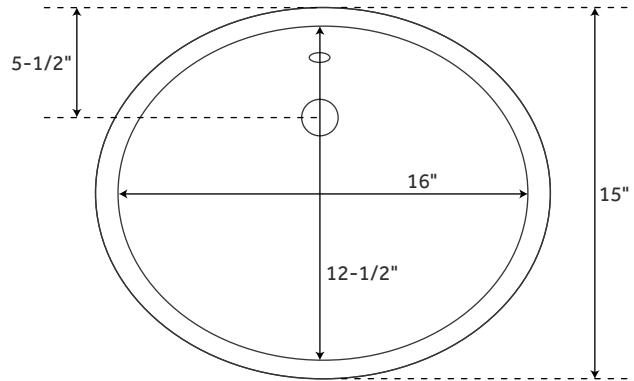

Only stone tops include a backsplash.

PAGE 3

73" X 22"

STONE VANITY TOP WITH 48" SINK DRAIN CENTERS

SKU: 940662, 940663, 940664, 940674, 940675, 940676, 940686, 940687, 940688

FEATURES

- Basin Length: 15-3/8"
- Basin Width: 11-5/8"
- Drain Size: 1-1/2"
- Vanity Top Depth: 22"
- Vanity Top Width: 73"
- Vanity Top Thickness: 3cm

Only stone tops include a backsplash.

PAGE 3

OPTIONAL PORCELAIN

UNDERMOUNT SINK

FEATURES

Length: 18-5/8"
Width: 15"
Height: 7-3/4"
Basin Length: 16"
Basin Width: 12-1/2"
Water Depth to Overflow: 5"
Drain Hole: 1-1/2"

SIGNATURE HARDWARE LIFETIME WARRANTY

See website for warranty information

OPTIONAL COPPER

UNDERMOUNT SINK

FEATURES

Length: 19-3/8"
Width: 15-5/8"
Height: 5-3/4"
Basin Length: 16-5/8"
Basin Width: 12-3/4"
Water Depth to Rim: 5-5/8"
Drain Hole: 1-1/8"