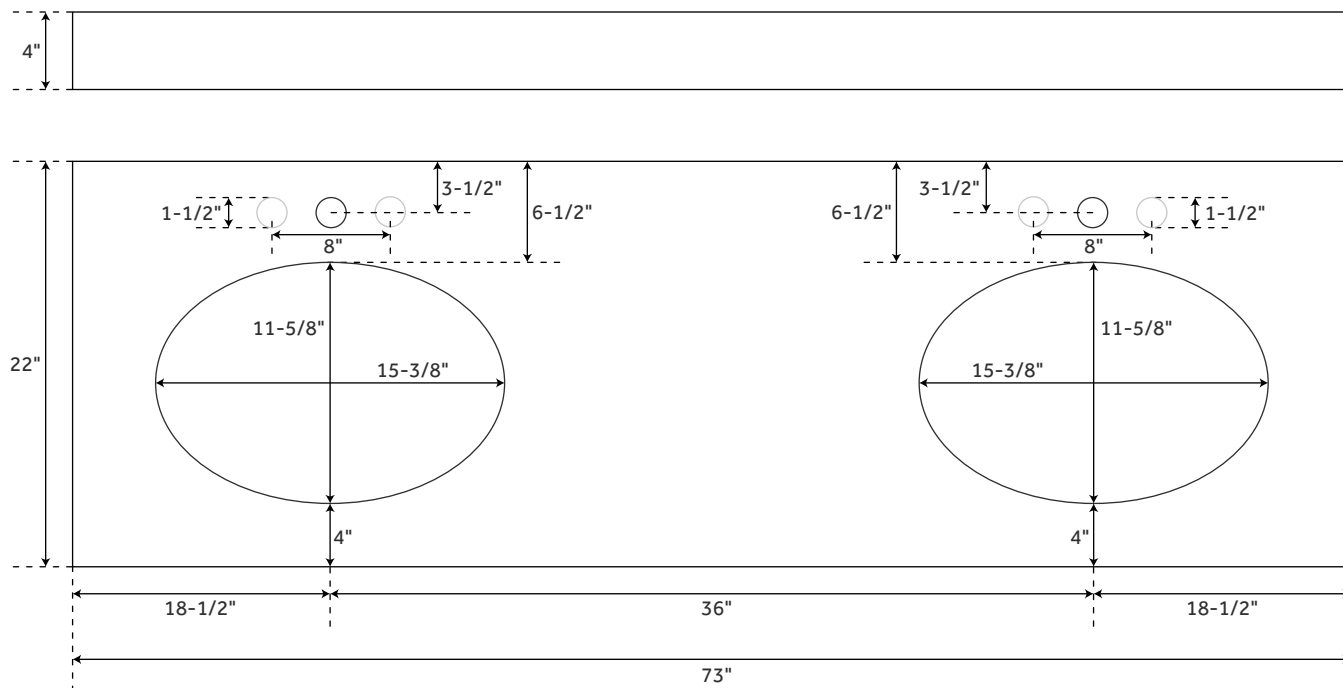

SKU: 940662, 940663, 940664, 940674, 940675, 940676, 940686, 940687, 940688

FEATURES

Basin Length: 15-3/8"
Basin Width: 11-5/8"
Drain Size: 1-1/2"
Vanity Top Depth: 22"
Vanity Top Width: 73"
Vanity Top Thickness: 3cm

Only stone tops include a backsplash.

PAGE 2

73" X 22"

STONE VANITY TOP WITH 42" SINK DRAIN CENTERS

SKU: 940662, 940663, 940664, 940674, 940675, 940676, 940686, 940687, 940688

FEATURES

- Basin Length: 15-3/8"
- Basin Width: 11-5/8"
- Drain Size: 1-1/2"
- Vanity Top Depth: 22"
- Vanity Top Width: 73"
- Vanity Top Thickness: 3cm

Only stone tops include a backsplash.

PAGE 3

73" X 22"

STONE VANITY TOP WITH 48" SINK DRAIN CENTERS

SKU: 940662, 940663, 940664, 940674, 940675, 940676, 940686, 940687, 940688

FEATURES

- Basin Length: 15-3/8"
- Basin Width: 11-5/8"
- Drain Size: 1-1/2"
- Vanity Top Depth: 22"
- Vanity Top Width: 73"
- Vanity Top Thickness: 3cm

Only stone tops include a backsplash.

PAGE 3

OPTIONAL PORCELAIN

UNDERMOUNT SINK

FEATURES

Length: 18-5/8"
Width: 15"
Height: 7-3/4"
Basin Length: 16"
Basin Width: 12-1/2"
Water Depth to Overflow: 5"
Drain Hole: 1-1/2"