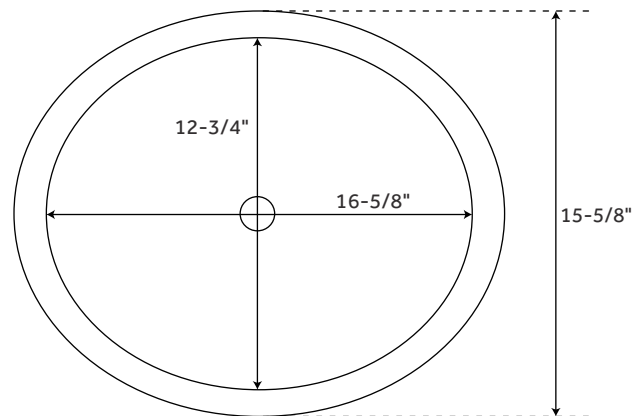

SIGNATURE HARDWARE LIFETIME WARRANTY

See website for warranty information

All Measurements are approximate.

PAGE 4