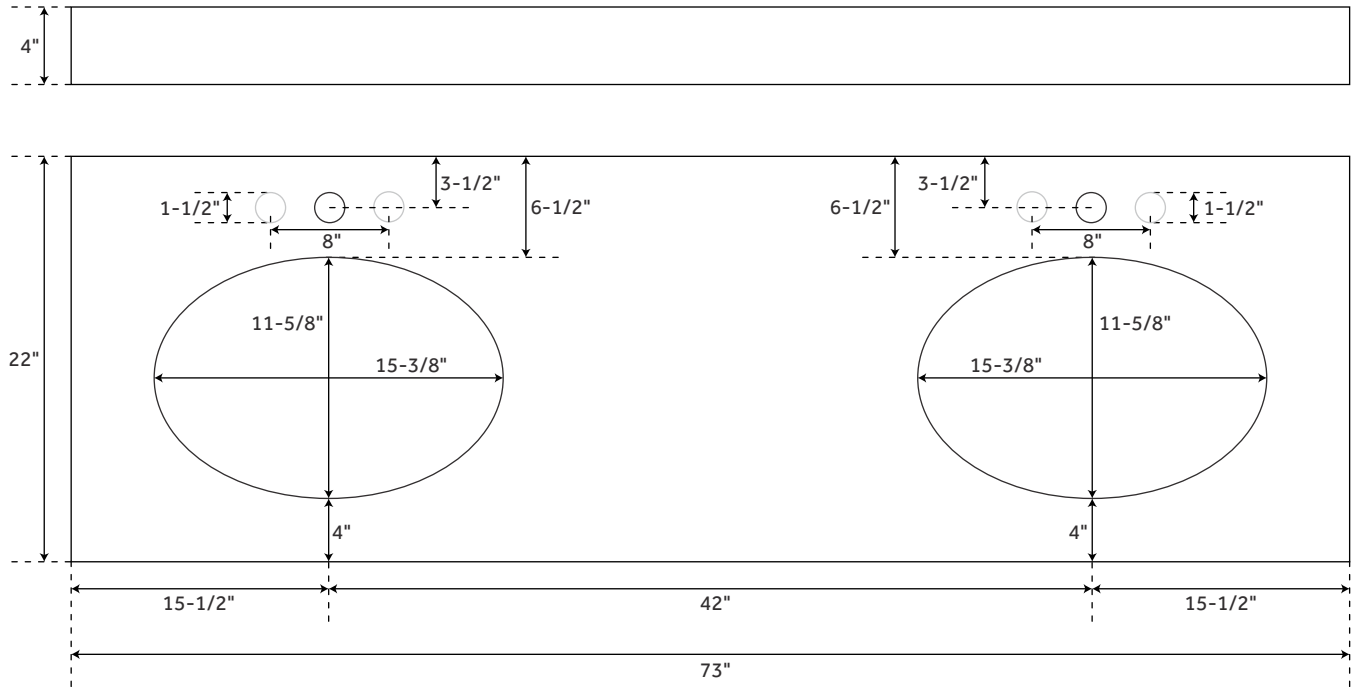

SKU: 940662, 940663, 940664, 940674, 940675, 940676, 940686, 940687, 940688

FEATURES

Basin Length: 15-3/8"
Basin Width: 11-5/8"
Drain Size: 1-1/2"
Vanity Top Depth: 22"
Vanity Top Width: 73"
Vanity Top Thickness: 3cm

Only stone tops include a backsplash.

PAGE 2

73" X 22"

STONE VANITY TOP WITH 42" SINK DRAIN CENTERS

SKU: 940662, 940663, 940664, 940674, 940675, 940676, 940686, 940687, 940688

FEATURES

- Basin Length: 15-3/8"
- Basin Width: 11-5/8"
- Drain Size: 1-1/2"
- Vanity Top Depth: 22"
- Vanity Top Width: 73"
- Vanity Top Thickness: 3cm

Only stone tops include a backsplash.

PAGE 3

73" X 22"

STONE VANITY TOP WITH 48" SINK DRAIN CENTERS

SKU: 940662, 940663, 940664, 940674, 940675, 940676, 940686, 940687, 940688

FEATURES

- Basin Length: 15-3/8"
- Basin Width: 11-5/8"
- Drain Size: 1-1/2"
- Vanity Top Depth: 22"
- Vanity Top Width: 73"
- Vanity Top Thickness: 3cm

Only stone tops include a backsplash.

PAGE 3

OPTIONAL PORCELAIN

UNDERMOUNT SINK

FEATURES

Length: 18-5/8"
Width: 15"
Height: 7-3/4"
Basin Length: 16"
Basin Width: 12-1/2"
Water Depth to Overflow: 5"
Drain Hole: 1-1/2"