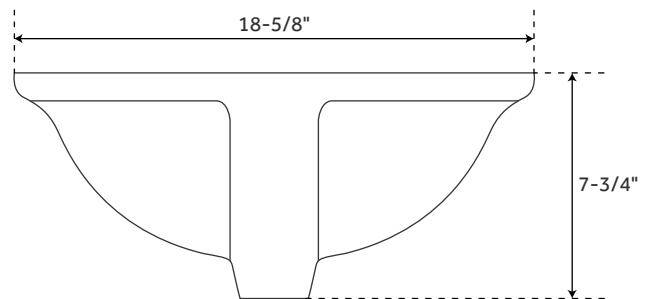

Only stone tops include a backsplash.

PAGE 3

OPTIONAL PORCELAIN

UNDERMOUNT SINK

FEATURES

Length: 18-5/8"
Width: 15"
Height: 7-3/4"
Basin Length: 16"
Basin Width: 12-1/2"
Water Depth to Overflow: 5"
Drain Hole: 1-1/2"

SIGNATURE HARDWARE LIFETIME WARRANTY

See website for warranty information

OPTIONAL COPPER

UNDERMOUNT SINK

FEATURES

Length: 19-3/8"
Width: 15-5/8"
Height: 5-3/4"
Basin Length: 16-5/8"
Basin Width: 12-3/4"
Water Depth to Rim: 5-5/8"
Drain Hole: 1-1/8"