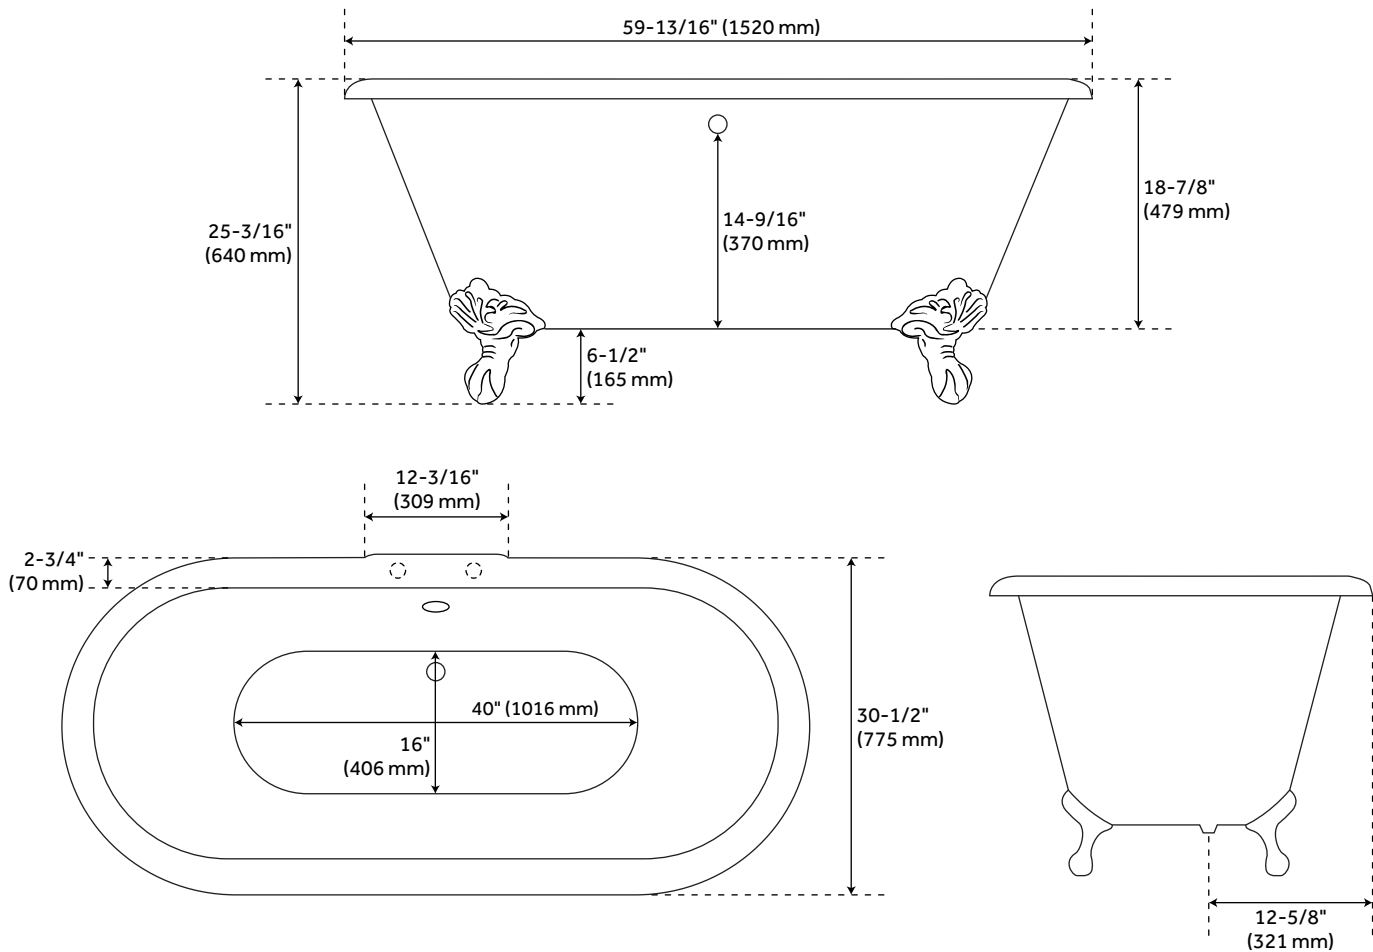

60" SANFORD

CAST IRON CLAWFOOT TUB - 7" TAP HOLES - IMPERIAL FEET

SKU: 946155-60-RH

CONTENTS

60" TUB PAGE 2

FEATURES

Design: Traditional
Product Finish: White
Overflow Hole: Yes
Shape: Oval
Material: Cast Iron
Exterior Treatment: Hand-Smoothed
Painted White
Interior Treatment: White Porcelain Enamel
Feet Type: Imperial
Feet Material: Cast Iron
Tap Deck: Yes
Drain Included: Optional
Drain Placement: Offset
Faucet Included: No
Faucet Drillings: Tap Deck - 7" Rim Holes
Built-In Adjusters: Yes
Feet are Powder Coat Over Cast Iron
Overflow Option: Includes Extended Pop-Up
Drain with Swivel Head
If Dark Gray Feet are Selected, They will Come with
a White Drain. All Other Feet Selections
the Drain Finish will Match the Feet

REVISED 10/04/2022

60" SANFORD

CAST IRON CLAWFOOT TUB - 7" TAP HOLES - IMPERIAL FEET

SKU: 946155-60-RH

FEATURES

- Length: 59-13/16"
- Width: 30-1/2"
- Height: 25-3/16"
- Tub Interior Length: 40"
- Tub Interior Width: 16"
- Water Depth To Overflow: 14-9/16"
- Water Capacity (Gallons): 36
- Tub Weight Uncrated (lbs): 270
- Tub Weight Crated (lbs): 378