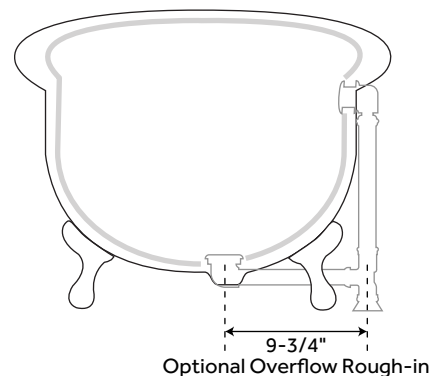

66" SANFORD

CAST IRON CLAWFOOT TUB - IMPERIAL FEET

SKU: 931038

FEATURES

Design: Traditional
Overflow Hole: Yes
Shape: Oval
Material: Cast Iron
Length: 66"
Width: 30-1/4"
Height: 24-3/8"
Tub Interior Length: 46"
Tub Interior Width: 15-1/2"
Water Depth To Overflow: 13-1/2"
Feet Type: Imperial
Feet Material: Cast Iron
Tap Deck: Yes
Drain Included: Optional
Drain Placement: Offset
Faucet Included: No
Faucet Drillings: 7" Rim Holes
Water Capacity (Gallons): 41
Built-In Adjusters: Yes
Tub Weight Uncrated (lbs): 301
Tub Weight Crated (lbs): 441