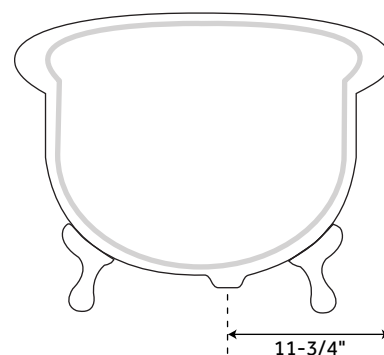

66" SANFORD

CAST IRON CLAWFOOT TUB - IMPERIAL FEET

SKU: 931038

FEATURES

Design: Traditional
Overflow Hole: Yes
Shape: Oval
Material: Cast Iron
Length: 66"
Width: 30-1/4"
Height: 24-3/8"
Tub Interior Length: 46"
Tub Interior Width: 15-1/2"
Water Depth To Overflow: 13-1/2"
Feet Type: Imperial
Feet Material: Cast Iron
Tap Deck: Yes
Drain Included: Optional
Drain Placement: Offset
Faucet Included: No
Faucet Drillings: 7" Rim Holes
Water Capacity (Gallons): 41
Built-In Adjusters: Yes
Tub Weight Uncrated (lbs): 301
Tub Weight Crated (lbs): 441