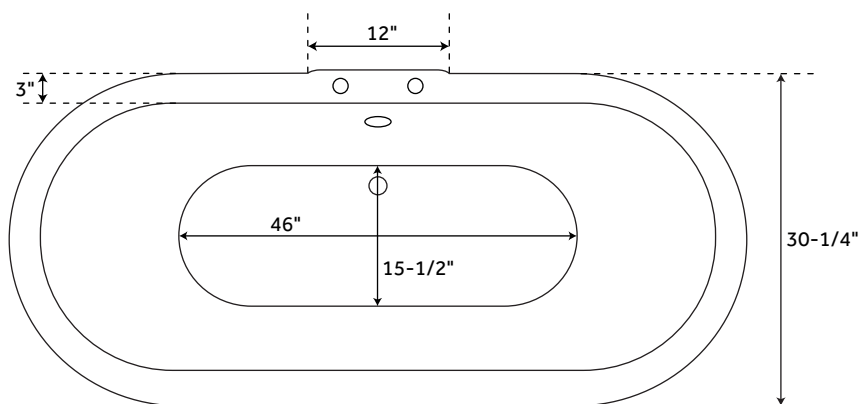

66" SANFORD

CAST IRON CLAWFOOT TUB - IMPERIAL FEET

SKU: 931038

FEATURES

Design: Traditional
Overflow Hole: Yes
Shape: Oval
Material: Cast Iron
Length: 66"
Width: 30-1/4"
Height: 24-3/8"
Tub Interior Length: 46"
Tub Interior Width: 15-1/2"
Water Depth To Overflow: 13-1/2"
Feet Type: Imperial
Feet Material: Cast Iron
Tap Deck: Yes
Drain Included: Optional
Drain Placement: Offset
Faucet Included: No
Faucet Drillings: 7" Rim Holes
Water Capacity (Gallons): 41
Built-In Adjusters: Yes
Tub Weight Uncrated (lbs): 301
Tub Weight Crated (lbs): 441