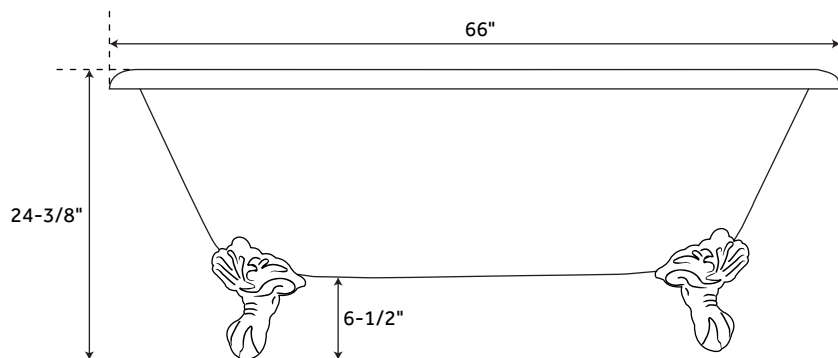

66" SANFORD

CAST IRON CLAWFOOT TUB - IMPERIAL FEET

SKU: 931038

FEATURES

Design: Traditional
Overflow Hole: Yes
Shape: Oval
Material: Cast Iron
Length: 66"
Width: 30-1/4"
Height: 24-3/8"
Tub Interior Length: 46"
Tub Interior Width: 15-1/2"
Water Depth To Overflow: 13-1/2"
Feet Type: Imperial
Feet Material: Cast Iron
Tap Deck: Yes
Drain Included: Optional
Drain Placement: Offset
Faucet Included: No
Faucet Drillings: 7" Rim Holes
Water Capacity (Gallons): 41
Built-In Adjusters: Yes
Tub Weight Uncrated (lbs): 301
Tub Weight Crated (lbs): 441