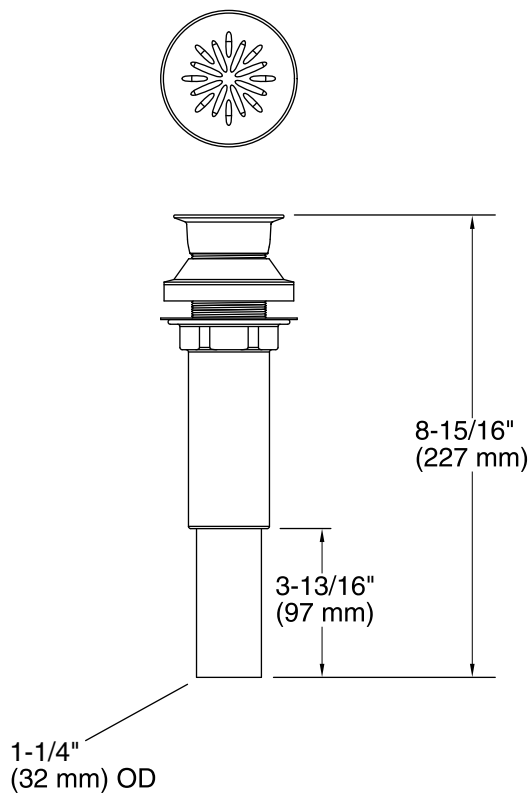

Features

- 1-1/4" connection.
- Without overflow.
- Decorative trim cap designs.
- Flower design.

Material

- Solid brass construction for durability and reliability.

Codes/Standards

ASME A112.18.2/CSA B125.2

Technical Information

All product dimensions are nominal.

Notes

Install this product in accordance with the installation instructions.