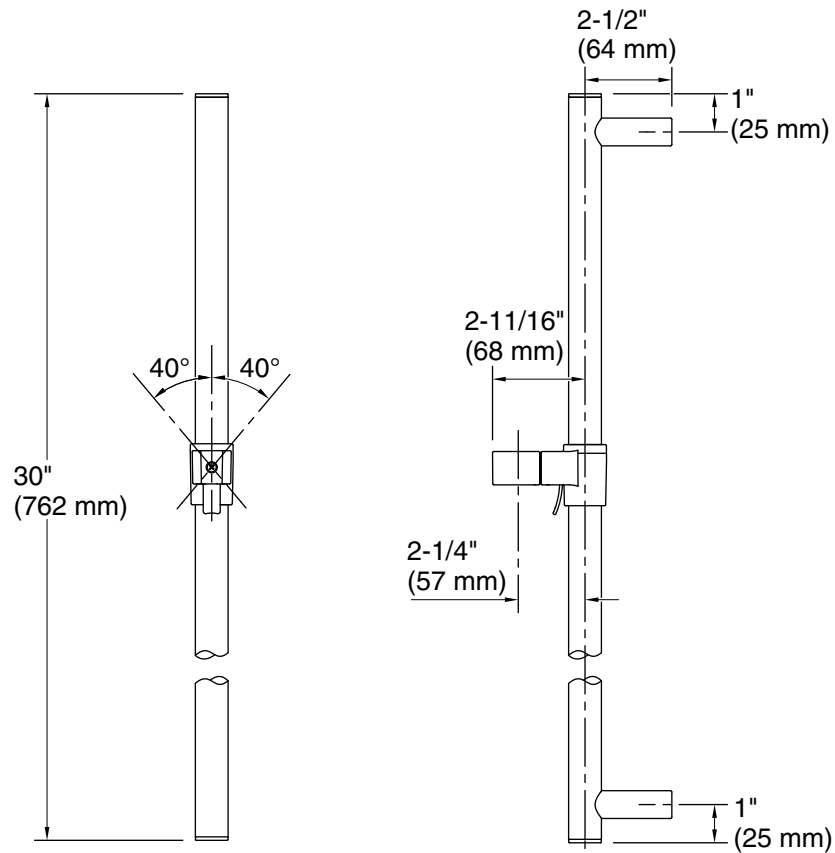

## Features

- 30" (762 mm) adjustable slidebar supports handshower at desired height for a customized showering experience.

## Technical Information

All product dimensions are nominal.