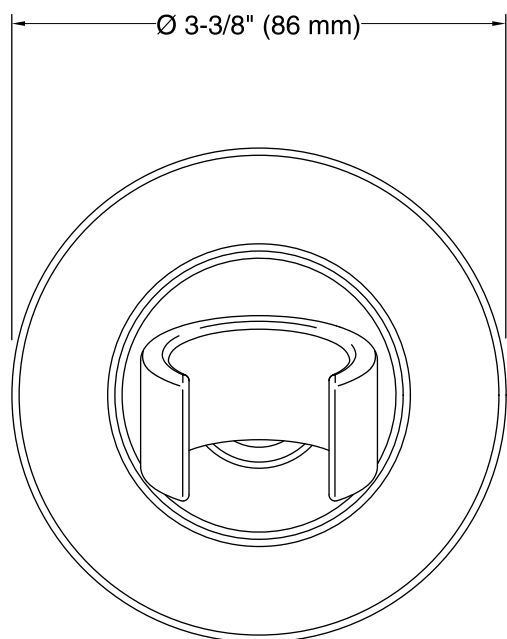

Features

- Bracket pivots and rotates to position handshower at desired angle.
- Coordinates with Purist and Stillness faucets and accessories.

Material

- Brass construction.
- KOHLER finishes resist corrosion and tarnishing.

Technical Information

All product dimensions are nominal.

Notes

Install this product according to the installation guide.