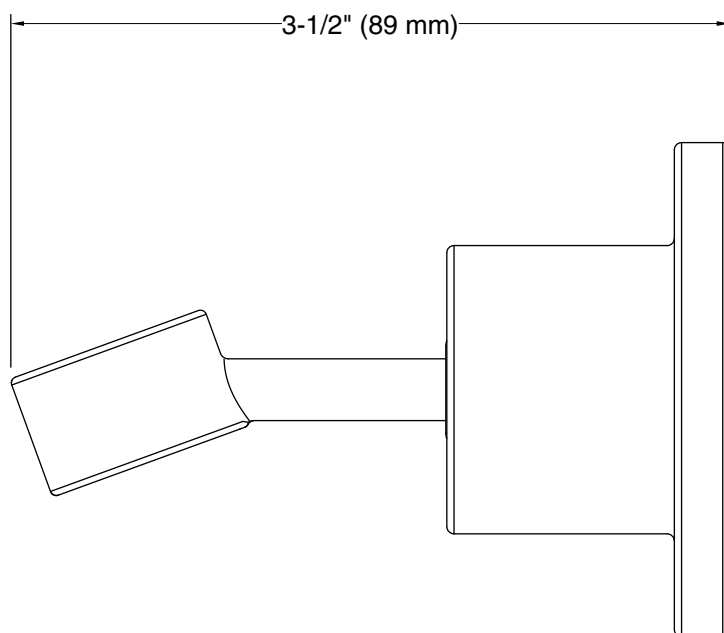

Features

- Bracket pivots and rotates to position handshower at desired angle.
- Coordinates with Purist and Stillness faucets and accessories.

Material

- Brass construction.
- KOHLER finishes resist corrosion and tarnishing.

Technical Information

All product dimensions are nominal.

Notes

Install this product according to the installation guide.