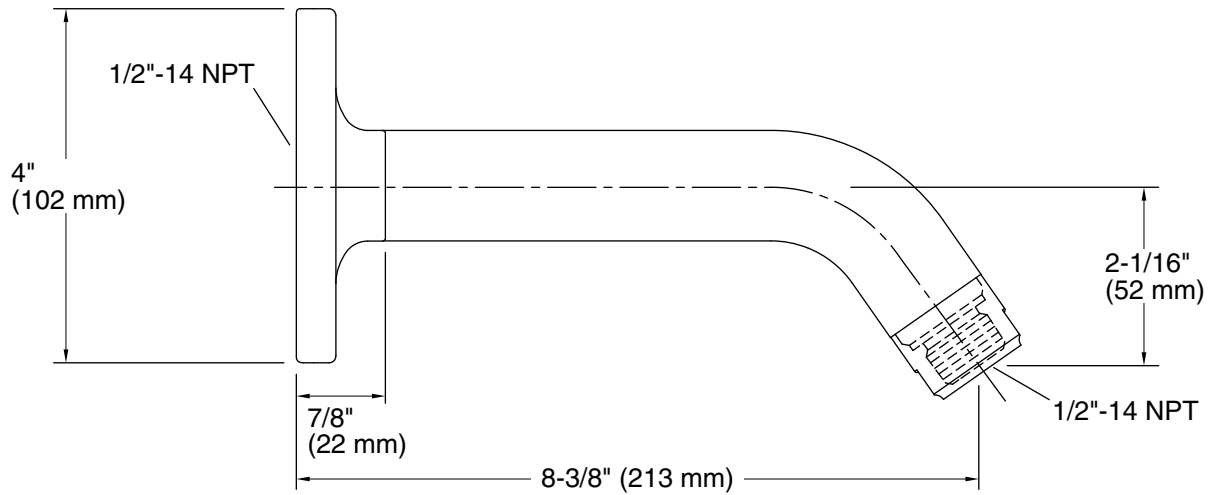

### Features

- 1/2" - 14 NPT connection.
- Fluid design lines for ease of cleaning.
- For use with KOHLER showerheads (sold separately).

**Technical Information**

All product dimensions are nominal.

**Notes**

Install this product according to the installation guide.