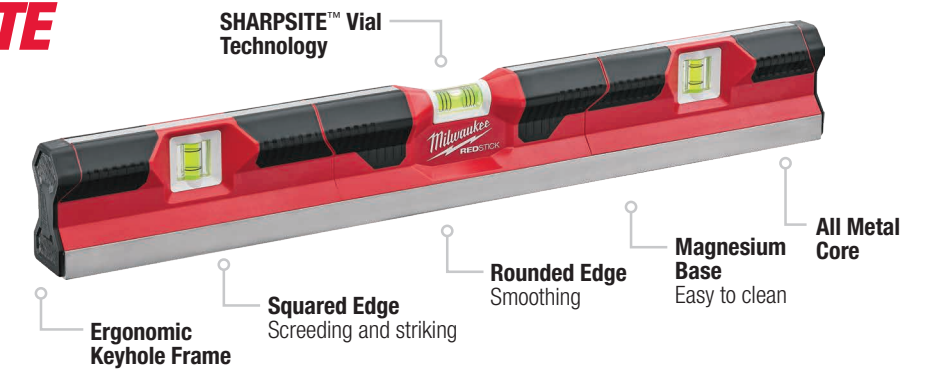

Model #	Description
MLCMM72	72" REDSTICK™ Magnetic Compact Box Level
MLCMS48	24" / 48" REDSTICK™ Compact Box Level Set
MLCMSM48	24" / 48" REDSTICK™ Magnetic Compact Box Level Set

REDSTICK™ EXPANDABLE LEVELS

FRAME MORE. NO MAINTENANCE.

Reinforced Components & Durable Lock

Model #	Description
MLXPM78	48" – 78" REDSTICK™ Magnetic Expandable Level
MLXP712	6 1/2' – 12' REDSTICK™ Expandable Level

Also Available:
Expandable Level Storage Bag MLXPSB

REDSTICK™ CONCRETE LEVELS

BUILT FOR CONCRETE

Screed

Smooth

Clean

Model #	Description
MLCON24	24" REDSTICK™ Concrete Level
MLCON48	48" REDSTICK™ Concrete Level
MLCON72	72" REDSTICK™ Concrete Level

BILLET TORPEDO LEVELS

STRONGEST MAGNETS. EASIEST PITCH SET.

4 Amplified Rare-Earth Magnets

Model #	Description
48-22-5107	Billet Torpedo Level
48-22-5207	Metric Billet Torpedo Level

BLOCK TORPEDO LEVEL

STRONGEST MAGNETS. 360° ACCURACY.