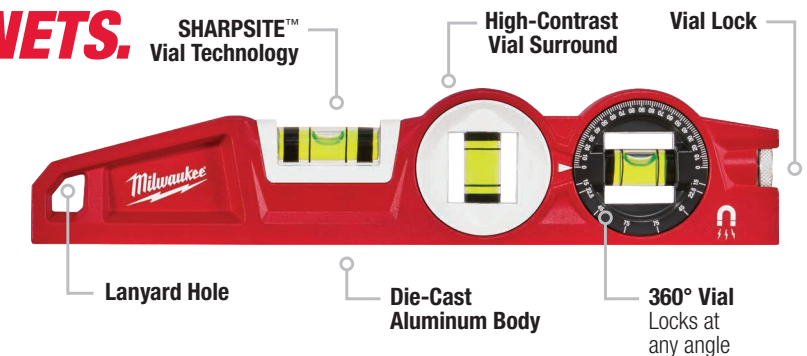

STRONGEST MAGNETS. EASIEST PITCH SET.

4 Amplified Rare-Earth Magnets

Model #	Description
48-22-5107	Billet Torpedo Level
48-22-5207	Metric Billet Torpedo Level

BLOCK TORPEDO LEVEL

STRONGEST MAGNETS. 360° ACCURACY.

Amplified Rare-Earth Magnets

Model #	Description	Model #	Description
48-22-5210	Block Torpedo Level	48-22-5603	Pocket Level
48-22-5102	360° Pocket Level	48-22-5001	Pipe Lock Level