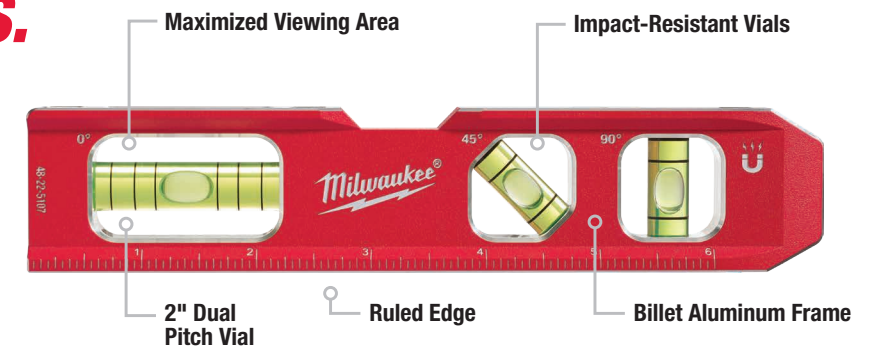

Model #	Description
MLCMM72	72" REDSTICK™ Magnetic Compact Box Level
MLCMS48	24" / 48" REDSTICK™ Compact Box Level Set
MLCMSM48	24" / 48" REDSTICK™ Magnetic Compact Box Level Set

REDSTICK™ EXPANDABLE LEVELS

FRAME MORE. NO MAINTENANCE.

Reinforced Components & Durable Lock

Model #	Description
MLXPM78	48" – 78" REDSTICK™ Magnetic Expandable Level
MLXP712	6 1/2' – 12' REDSTICK™ Expandable Level

Also Available:
Expandable Level Storage Bag MLXPSB

REDSTICK™ CONCRETE LEVELS

BUILT FOR CONCRETE

Screed

Smooth

Clean

Model #	Description
MLCON24	24" REDSTICK™ Concrete Level
MLCON48	48" REDSTICK™ Concrete Level
MLCON72	72" REDSTICK™ Concrete Level

BILLET TORPEDO LEVELS

STRONGEST MAGNETS. EASIEST PITCH SET.

4 Amplified Rare-Earth Magnets

Model #	Description
48-22-5107	Billet Torpedo Level
48-22-5207	Metric Billet Torpedo Level

BLOCK TORPEDO LEVEL

STRONGEST MAGNETS. 360° ACCURACY.