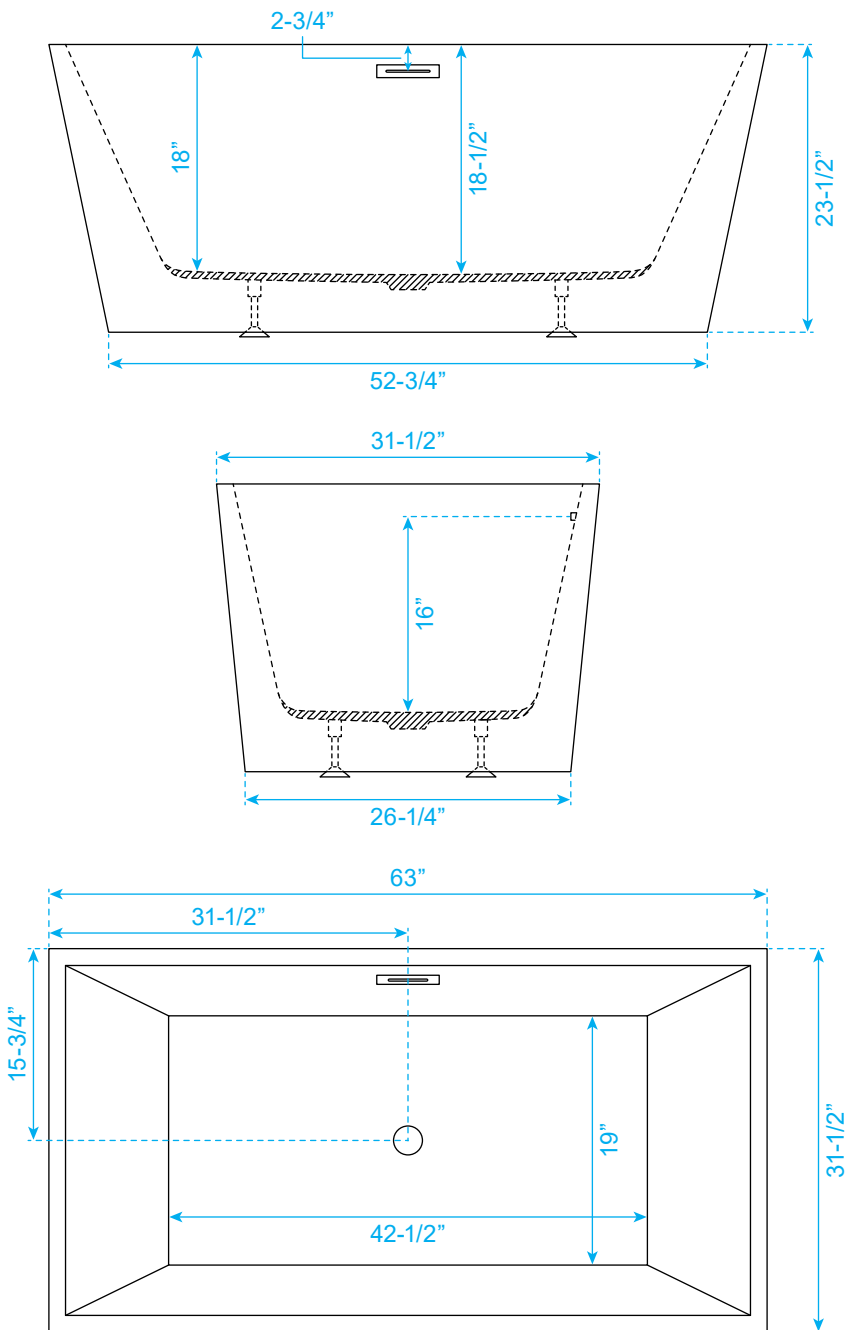

# WYNDHAM COLLECTION

Exterior Size - 63"L x 31-1/2"W x 23-1/2"H  
Interior Size - 60"L x 28-3/4"W x 18"H  
Depth at Drain - 18-1/2"  
Drain To Overflow - 16"  
Maximum Fill - 84 Gallons  
Backrest Slope Angle - 27 Degrees  
Other Side Slope Angle - 27 Degrees  
Note - All Measurements are  $\pm 1/2$ "

WC-BTE1514-63