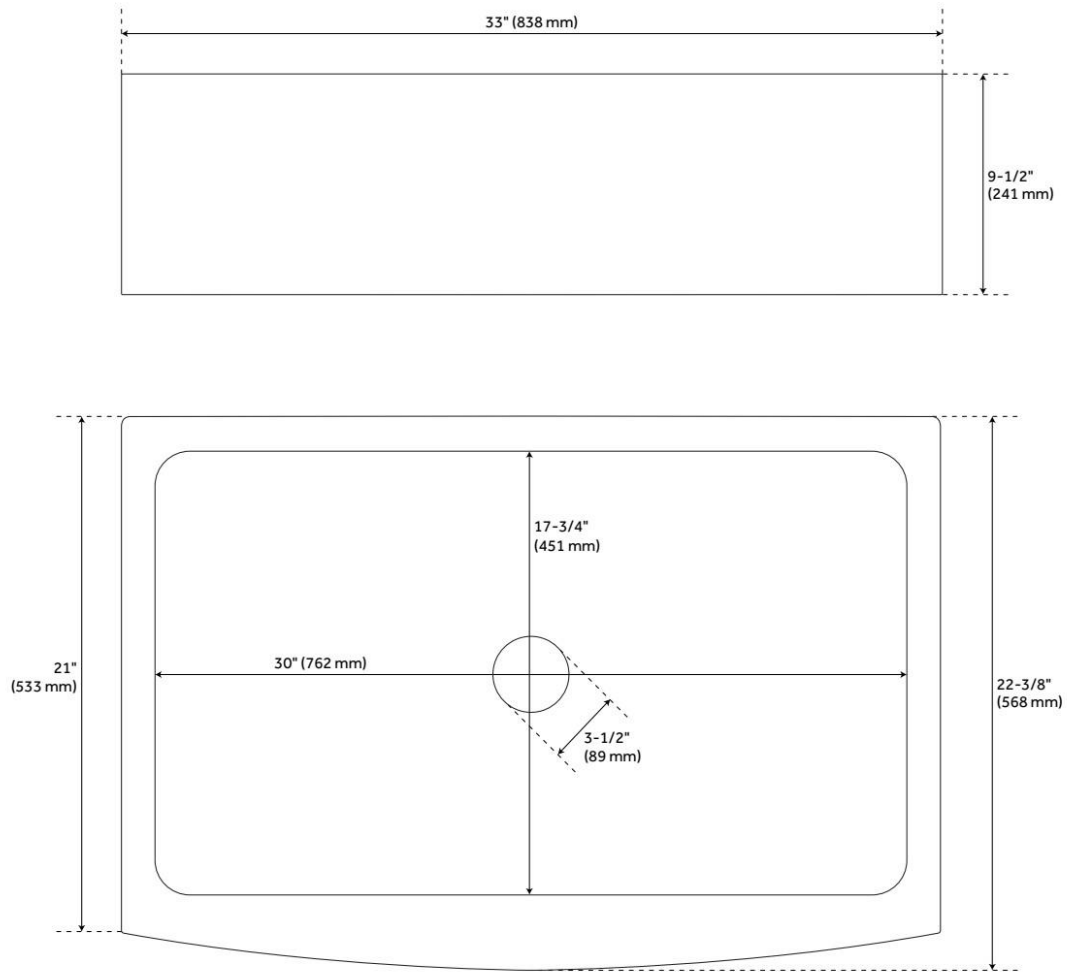

33" KIANA CURVED APRON COPPER FARMHOUSE SINK

SKU: 282095
Code: SH282095

FEATURES

Material: Copper
Product Finish: Copper
Installation Type: Farmhouse
Shape: Rectangle
Drain Placement: Center
Fits Drain Hole Size: 3-1/2"
Faucet Centers: No Faucet Hole
Overflow Hole: No
Mounting Hardware Included: No

Optional Accessory: Strainer: SH402277, SH402283, SH402288,
SH406049, SH402262, SH402266

ADDITIONAL FEATURES

- Made of solid copper.
- Fits 33" cabinets.
- Hand-polished finish.
- Patina applied using French hot process, so color is ingrained in the copper.
- Rounded interior corners for easy cleaning. Angled bottom facilitates water drainage.
- Sink bowl is pressed; contains no internal welds.

REVISED 7/11/2024

33" KIANA CURVED APRON COPPER FARMHOUSE SINK

SKU: 282095
Code: SH282095

33" KIANA CURVED APRON COPPER FARMHOUSE SINK

SKU: 913923

All dimensions and specifications are nominal and may vary. Use actual products for accuracy in critical situations.