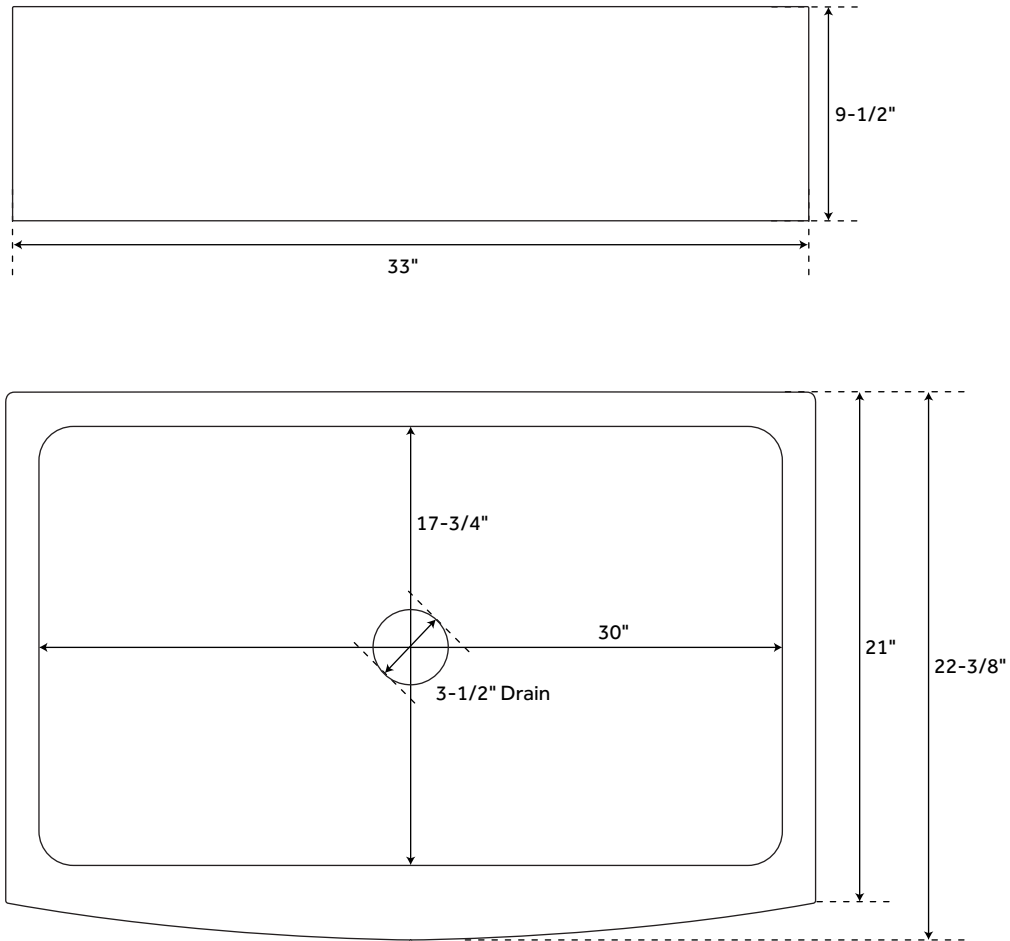

33" KIANA

CURVED APRON COPPER FARMHOUSE SINK

SKU: 913923

FEATURES

Material: Copper
Basin Split: Single
Apron Design: Smooth
Faucet Centers: No Faucet Hole
Number of Basins: 1
Product Color: Antique Copper
Length: 33"
Width: 22-3/8"
Height: 9-1/2"
Basin Length: 30"
Basin Width: 17-3/4"
Water Depth to Rim: 9-1/4"
Apron Front Rim Thickness: 3"
Side and Back Rim Thickness: 1-1/2"
Metal Gauge/Thickness: 16 Gauge
Drain Size: 3-1/2"
Exterior Treatment: Smooth
Interior Treatment: Smooth

SIGNATURE HARDWARE LIFETIME WARRANTY

See website for warranty information

All measurements are approximate. Measurements may vary +/- 1/2".

REVISED 10/10/2018