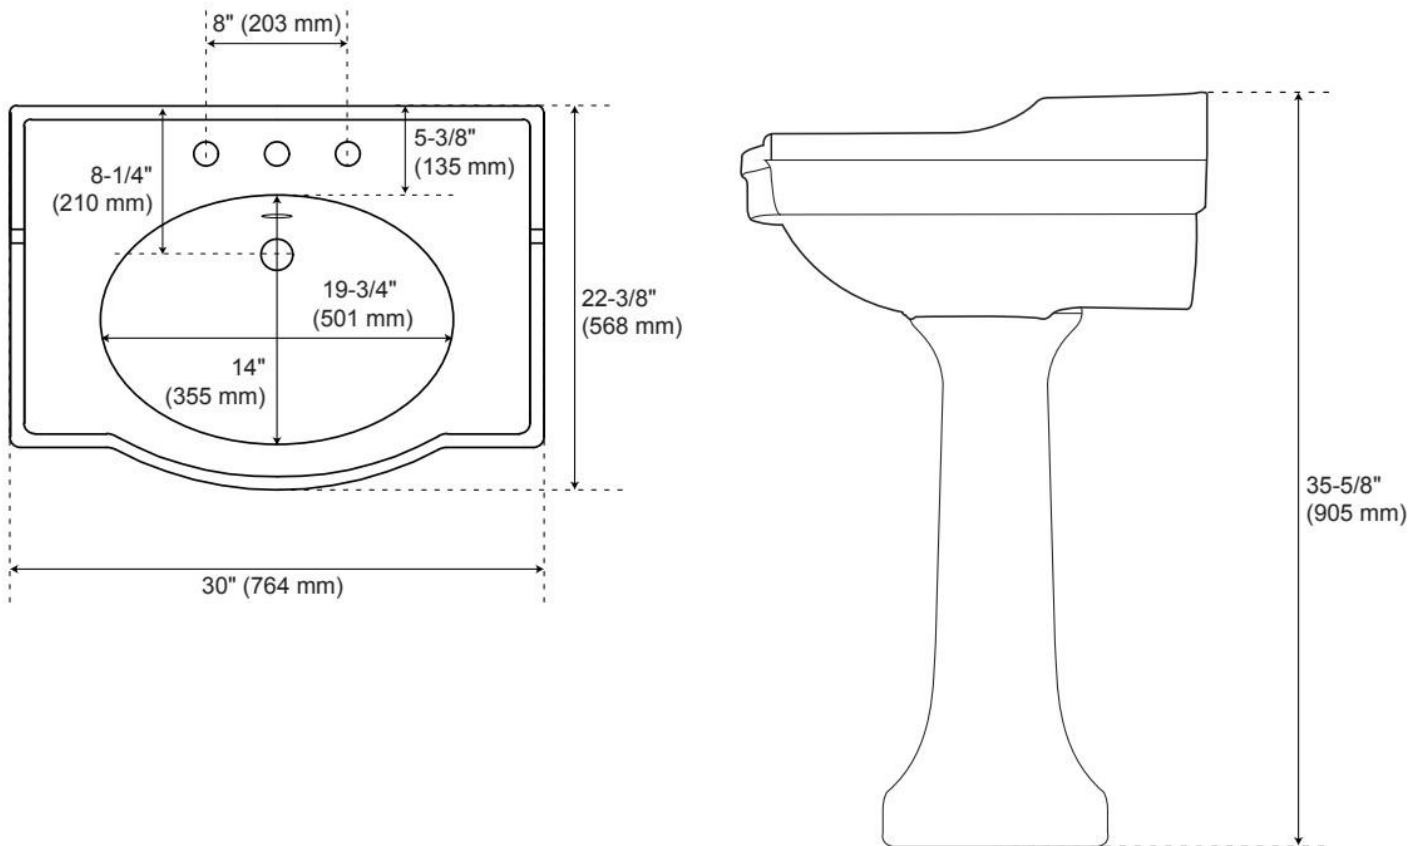

30" CIERRA PORCELAIN PEDESTAL SINK

SKU: 271354
Code: SH271354

FEATURES

Material: Porcelain
Product Finish: White
Installation Type: Pedestal
Shape: Specialty
Drain Placement: Center Rear
Fits Drain Hole Size: 1-1/2"
Faucet Centers: 8" Widespread
Overflow Hole: Yes
Mounting Hardware Included: Yes

ASME A112.19.2/CSA B45.1, LISTED ID: SHCI129030WH;SHCI12900PWH

ADDITIONAL FEATURES

- Three faucet holes with 8" faucet centers.
- White porcelain bowl.

REVISED 7/19/2024

30" CIERRA PORCELAIN PEDESTAL SINK

SKU: 271354
Code: SH271354

REVISED 7/19/2024