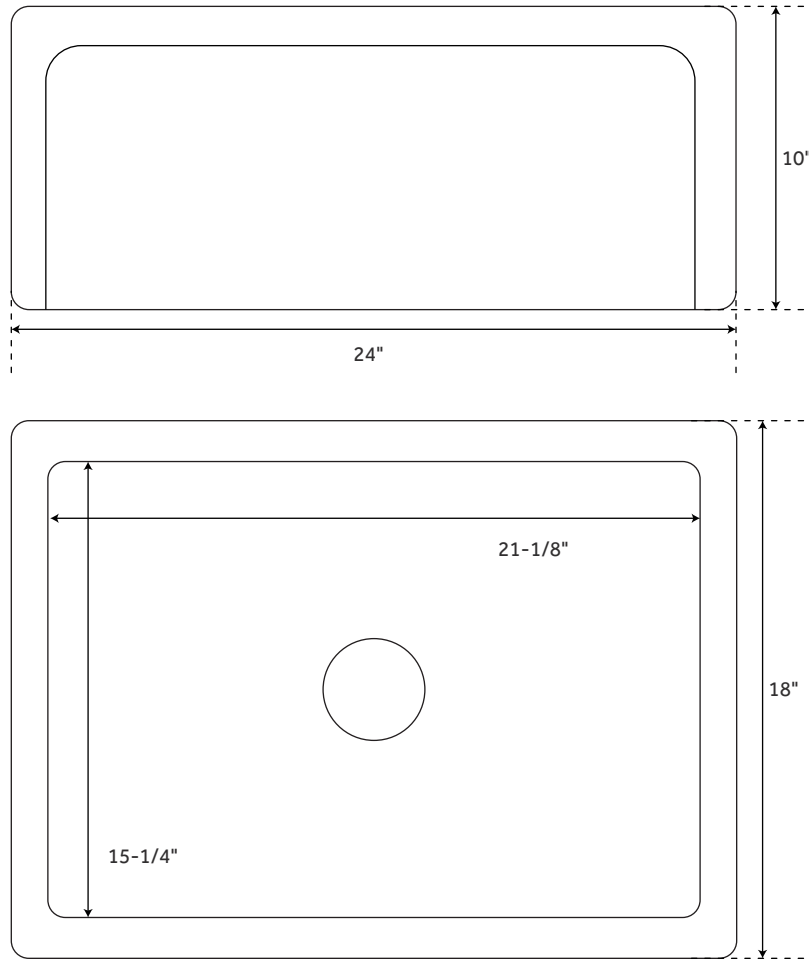

24" RISINGER

REVERSIBLE FIRECLAY FARMHOUSE SINK - CASEMENT APRON

SKU: 926890

FEATURES

- Material: Fireclay
- Basin Split: Single
- Shape: Rectangle
- Apron Design: Recessed
- Faucet Centers: No Faucet Hole
- Number of Basins: 1
- Length: 24"
- Width: 18"
- Height: 10"
- Basin Length: 21-1/8"
- Basin Width: 15-1/4"
- Water Depth to Rim: 9"
- Apron Front Rim Thickness: 1-3/8"
- Side and Back Rim Thickness: 1-3/8"
- Drain Size: 3-1/2"
- Reversible Mounting: Yes
- Exterior Treatment: Smooth
- Interior Treatment: Smooth