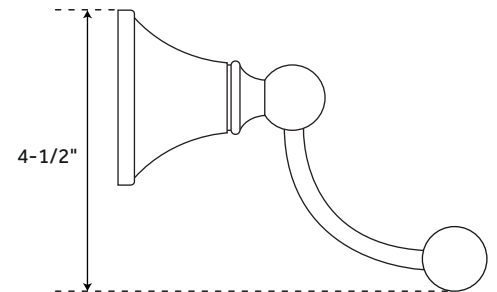

18" SEATTLE

DOUBLE TOWEL BAR

SKU: 921701

FEATURES

Installation Type: Wall Mount
Design: Traditional
Material: Brass
Length: 20"
Height: 4-1/2"
Depth: 6-1/2"
Assembly Required: No
Base Plate Diameter: 2-1/4"
Mounting Hardware Concealed: Yes
Centers: 18"

SIGNATURE HARDWARE LIFETIME WARRANTY

See website for warranty information

All measurements are approximate. Measurements may vary +/- 1/2".

REVISED 01/16/2019

24" SEATTLE

DOUBLE TOWEL BAR

SKU: 921701

FEATURES

Installation Type: Wall Mount
Design: Traditional
Material: Brass
Length: 26"
Height: 4-1/2"
Depth: 6-1/2"
Assembly Required: No
Base Plate Diameter: 2-1/4"
Mounting Hardware Concealed: Yes
Centers: 24"