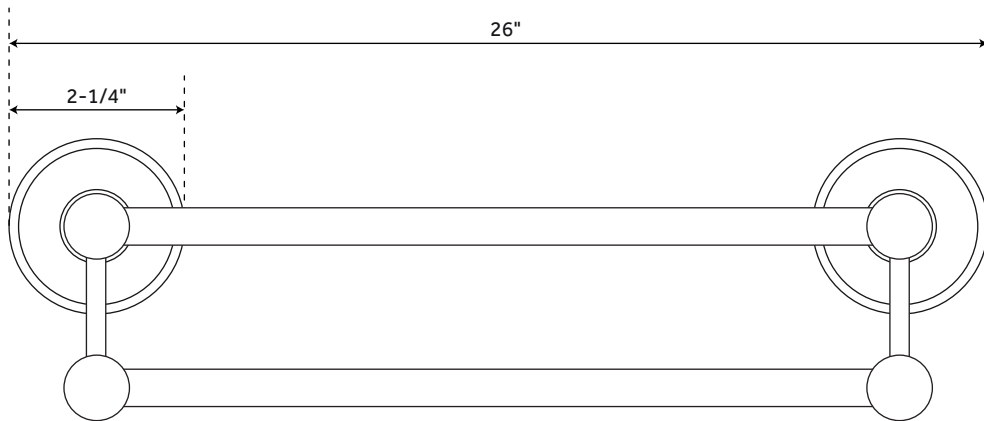

18" SEATTLE

DOUBLE TOWEL BAR

SKU: 921701

FEATURES

Installation Type: Wall Mount
Design: Traditional
Material: Brass
Length: 20"
Height: 4-1/2"
Depth: 6-1/2"
Assembly Required: No
Base Plate Diameter: 2-1/4"
Mounting Hardware Concealed: Yes
Centers: 18"

SIGNATURE HARDWARE LIFETIME WARRANTY

See website for warranty information

All measurements are approximate. Measurements may vary +/- 1/2".

REVISED 01/16/2019

24" SEATTLE

DOUBLE TOWEL BAR

SKU: 921701

FEATURES

Installation Type: Wall Mount
Design: Traditional
Material: Brass
Length: 26"
Height: 4-1/2"
Depth: 6-1/2"
Assembly Required: No
Base Plate Diameter: 2-1/4"
Mounting Hardware Concealed: Yes
Centers: 24"