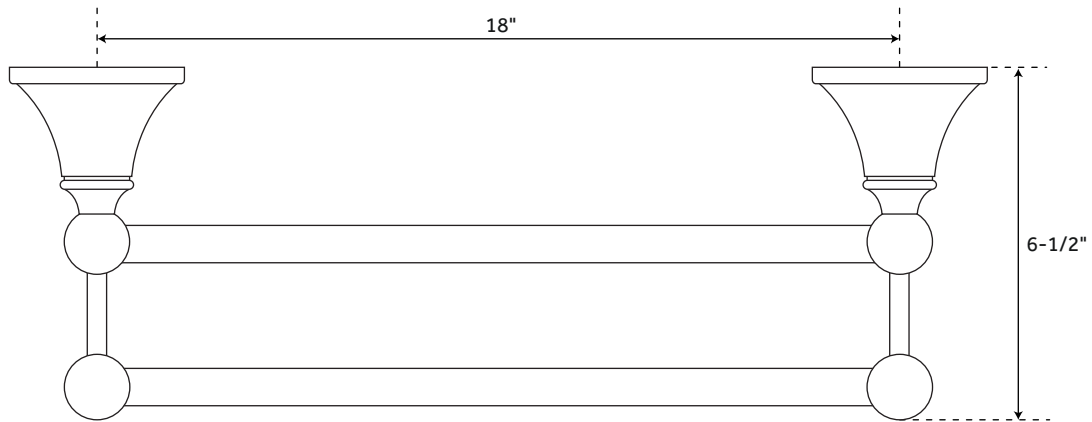

18" SEATTLE

DOUBLE TOWEL BAR

SKU: 921701

FEATURES

Installation Type: Wall Mount
Design: Traditional
Material: Brass
Length: 20"
Height: 4-1/2"
Depth: 6-1/2"
Assembly Required: No
Base Plate Diameter: 2-1/4"
Mounting Hardware Concealed: Yes
Centers: 18"

SIGNATURE HARDWARE LIFETIME WARRANTY

See website for warranty information

All measurements are approximate. Measurements may vary +/- 1/2".

REVISED 01/16/2019

24" SEATTLE

DOUBLE TOWEL BAR

SKU: 921701

FEATURES

Installation Type: Wall Mount
Design: Traditional
Material: Brass
Length: 26"
Height: 4-1/2"
Depth: 6-1/2"
Assembly Required: No
Base Plate Diameter: 2-1/4"
Mounting Hardware Concealed: Yes
Centers: 24"