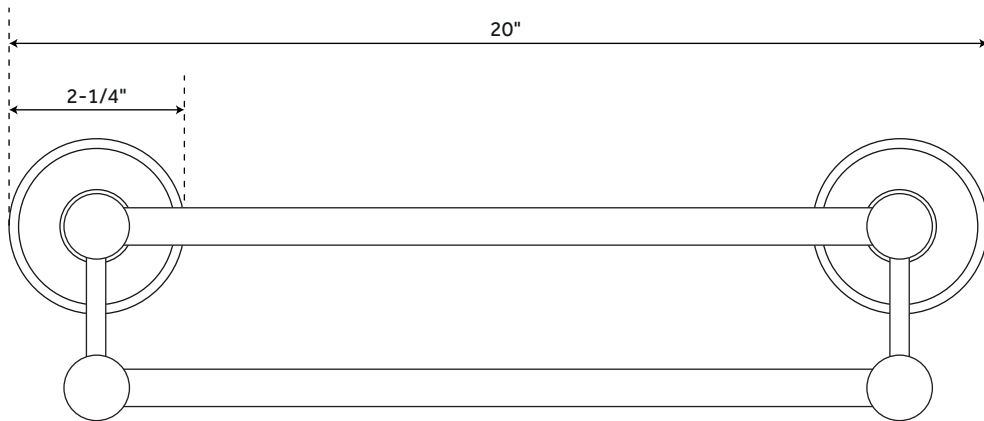

18" SEATTLE

DOUBLE TOWEL BAR

SKU: 921701

FEATURES

Installation Type: Wall Mount
Design: Traditional
Material: Brass
Length: 20"
Height: 4-1/2"
Depth: 6-1/2"
Assembly Required: No
Base Plate Diameter: 2-1/4"
Mounting Hardware Concealed: Yes
Centers: 18"

SIGNATURE HARDWARE LIFETIME WARRANTY

See website for warranty information

All measurements are approximate. Measurements may vary +/- 1/2".

REVISED 01/16/2019

24" SEATTLE

DOUBLE TOWEL BAR

SKU: 921701

FEATURES

Installation Type: Wall Mount
Design: Traditional
Material: Brass
Length: 26"
Height: 4-1/2"
Depth: 6-1/2"
Assembly Required: No
Base Plate Diameter: 2-1/4"
Mounting Hardware Concealed: Yes
Centers: 24"