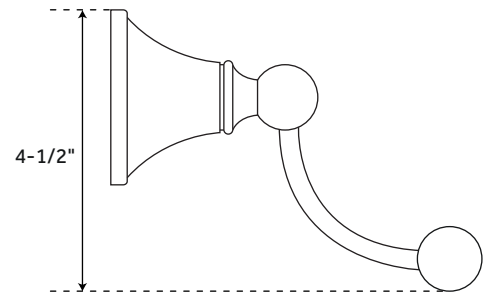

18" SEATTLE

DOUBLE TOWEL BAR

SKU: 921701

FEATURES

Installation Type: Wall Mount
Design: Traditional
Material: Brass
Length: 20"
Height: 4-1/2"
Depth: 6-1/2"
Assembly Required: No
Base Plate Diameter: 2-1/4"
Mounting Hardware Concealed: Yes
Centers: 18"

SIGNATURE HARDWARE LIFETIME WARRANTY

See website for warranty information

All measurements are approximate. Measurements may vary +/- 1/2".

REVISED 01/16/2019

24" SEATTLE

DOUBLE TOWEL BAR

SKU: 921701

FEATURES

Installation Type: Wall Mount
Design: Traditional
Material: Brass
Length: 26"
Height: 4-1/2"
Depth: 6-1/2"
Assembly Required: No
Base Plate Diameter: 2-1/4"
Mounting Hardware Concealed: Yes
Centers: 24"