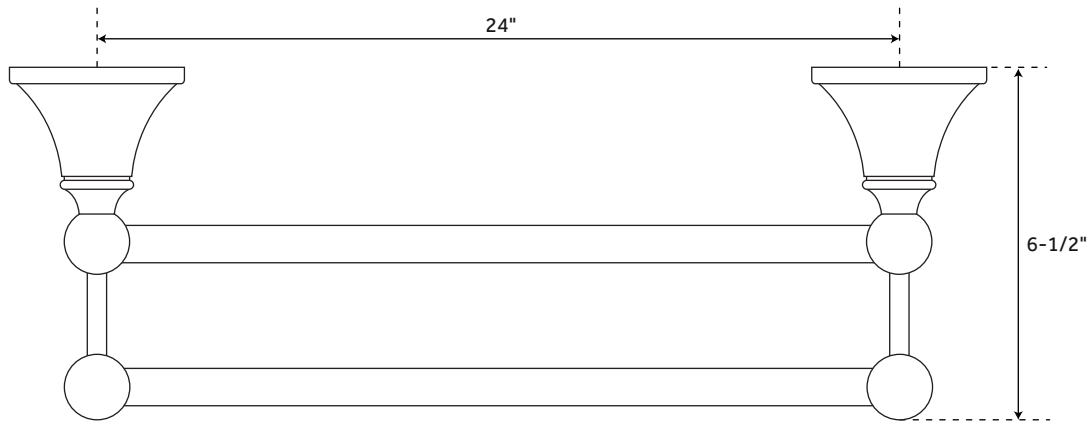

18" SEATTLE

DOUBLE TOWEL BAR

SKU: 921701

FEATURES

Installation Type: Wall Mount
Design: Traditional
Material: Brass
Length: 20"
Height: 4-1/2"
Depth: 6-1/2"
Assembly Required: No
Base Plate Diameter: 2-1/4"
Mounting Hardware Concealed: Yes
Centers: 18"

SIGNATURE HARDWARE LIFETIME WARRANTY

See website for warranty information

All measurements are approximate. Measurements may vary +/- 1/2".

REVISED 01/16/2019

24" SEATTLE

DOUBLE TOWEL BAR

SKU: 921701

FEATURES

Installation Type: Wall Mount
Design: Traditional
Material: Brass
Length: 26"
Height: 4-1/2"
Depth: 6-1/2"
Assembly Required: No
Base Plate Diameter: 2-1/4"
Mounting Hardware Concealed: Yes
Centers: 24"