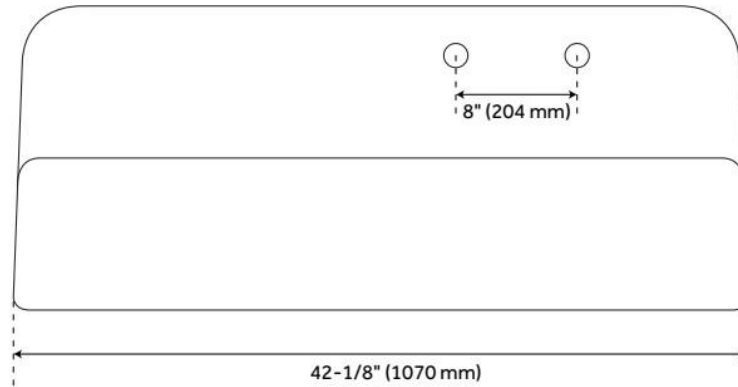

42" CAST IRON WALL-HUNG KITCHEN SINK WITH DRAINBOARD

SKU: 349614
Code: SH349614

REVISED 7/12/2024