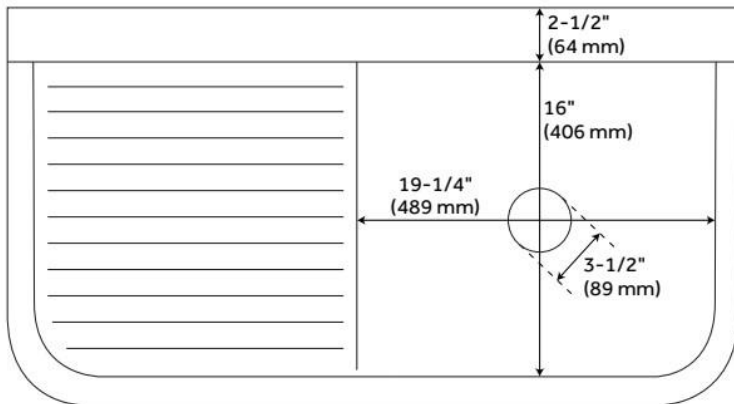

42" CAST IRON WALL-HUNG KITCHEN SINK WITH DRAINBOARD

SKU: 349614
Code: SH349614

REVISED 7/12/2024