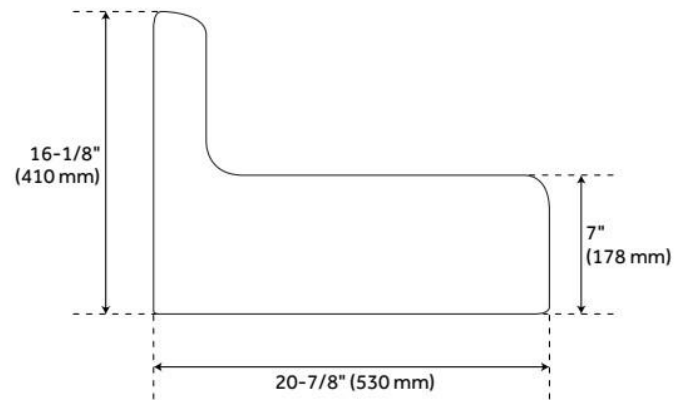

42" CAST IRON WALL-HUNG KITCHEN SINK WITH DRAINBOARD

SKU: 349614
Code: SH349614

REVISED 7/12/2024